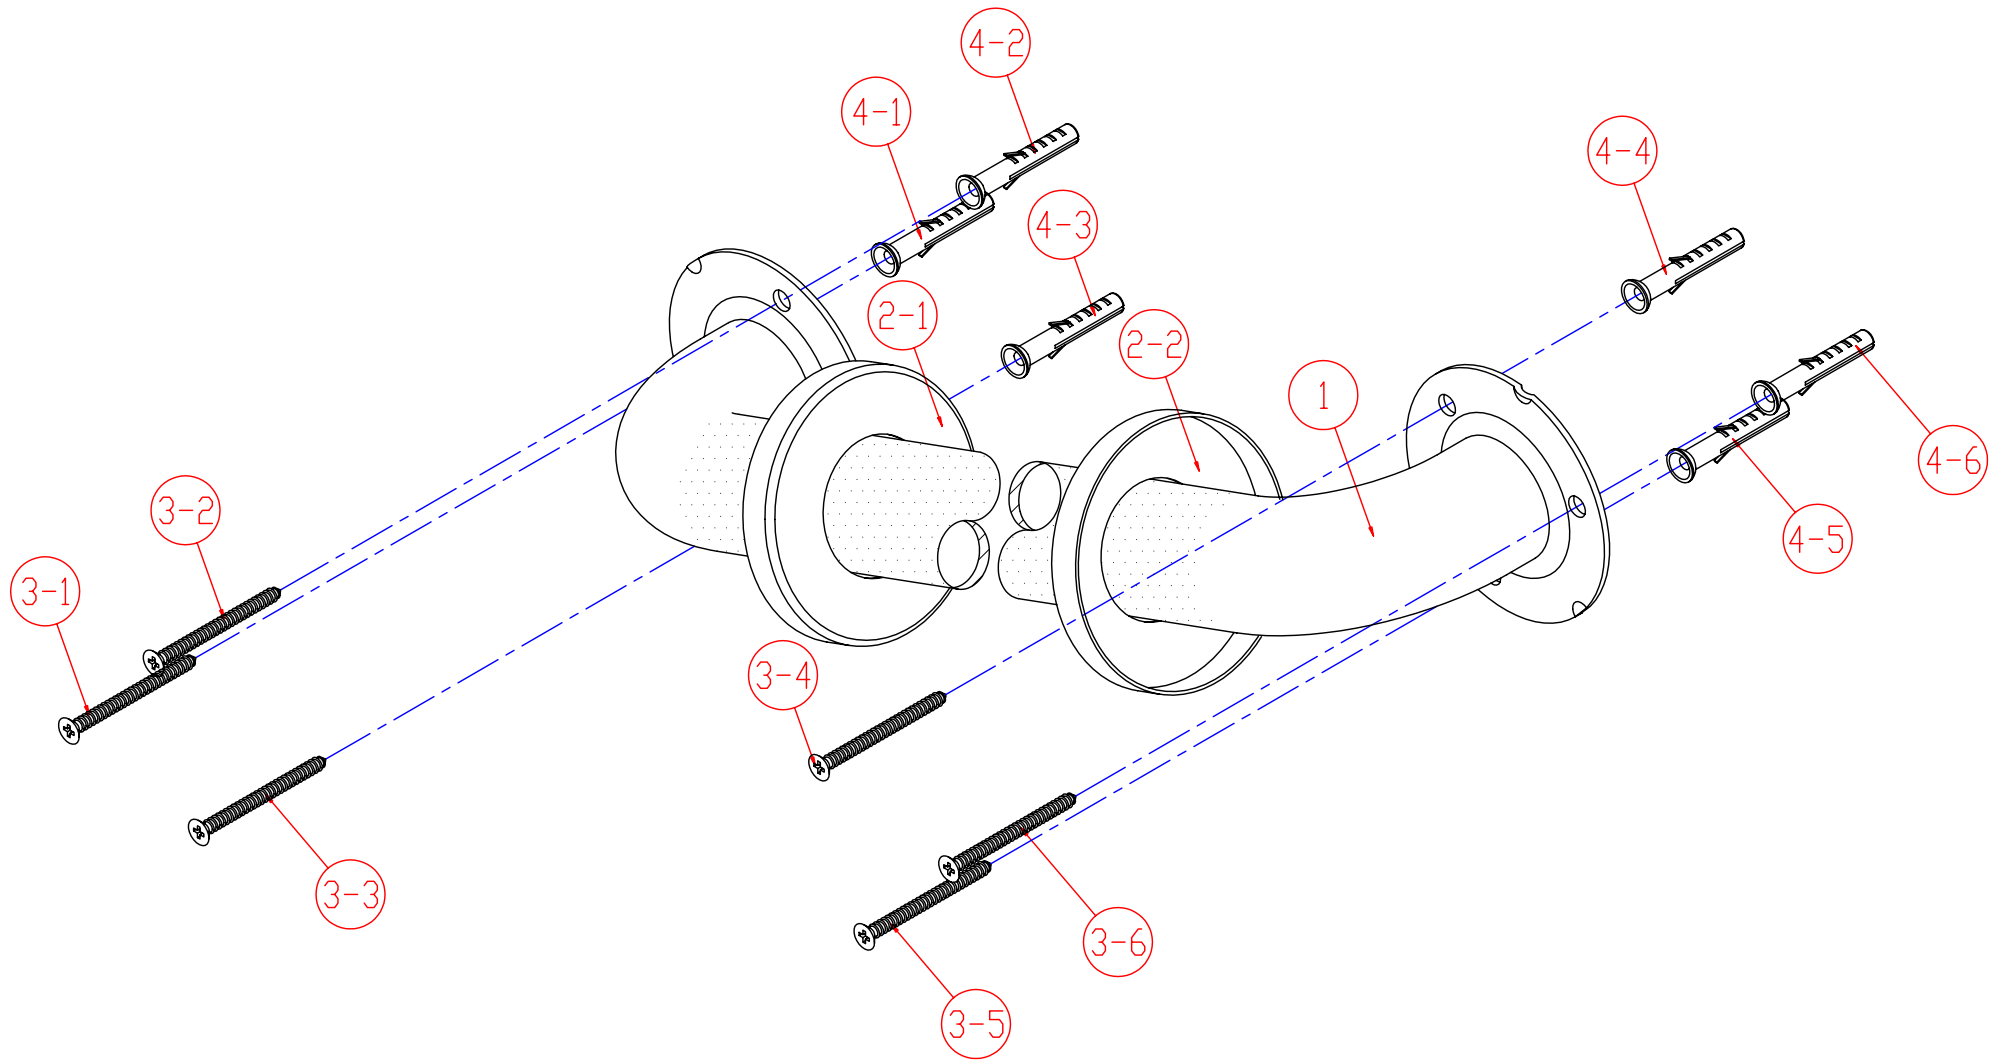

COMMERCIAL GRADE GRAB BAR

MODEL	DESCRIPTION	FINISH
GB1248CT	48" Grab Bar Concealed with Flange Cover, Textured Bar	Satinless Steel