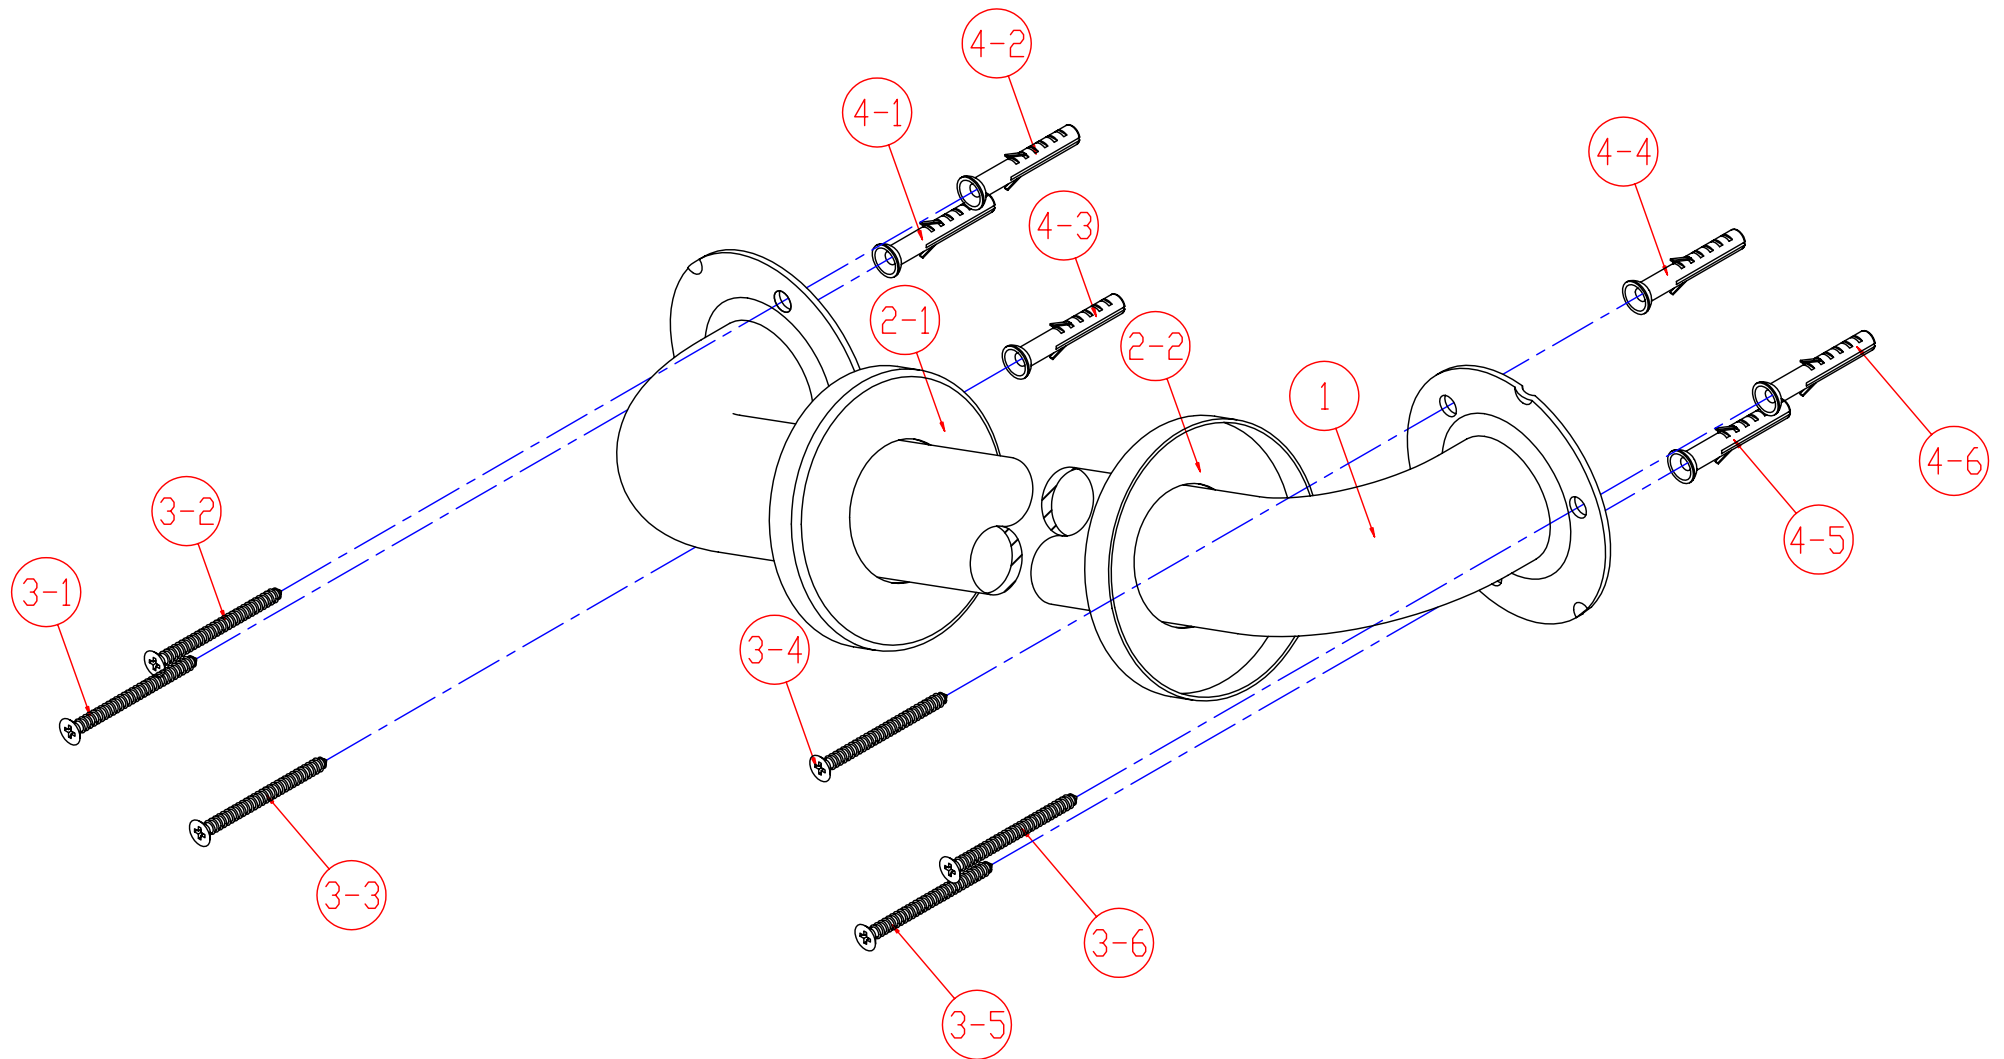

# COMMERCIAL GRADE GRAB BAR

MODEL	DESCRIPTION	FINISH
GB1248CS	48" Grab Bar Concealed with Flange Cover, Finish Bar	Satinless Steel