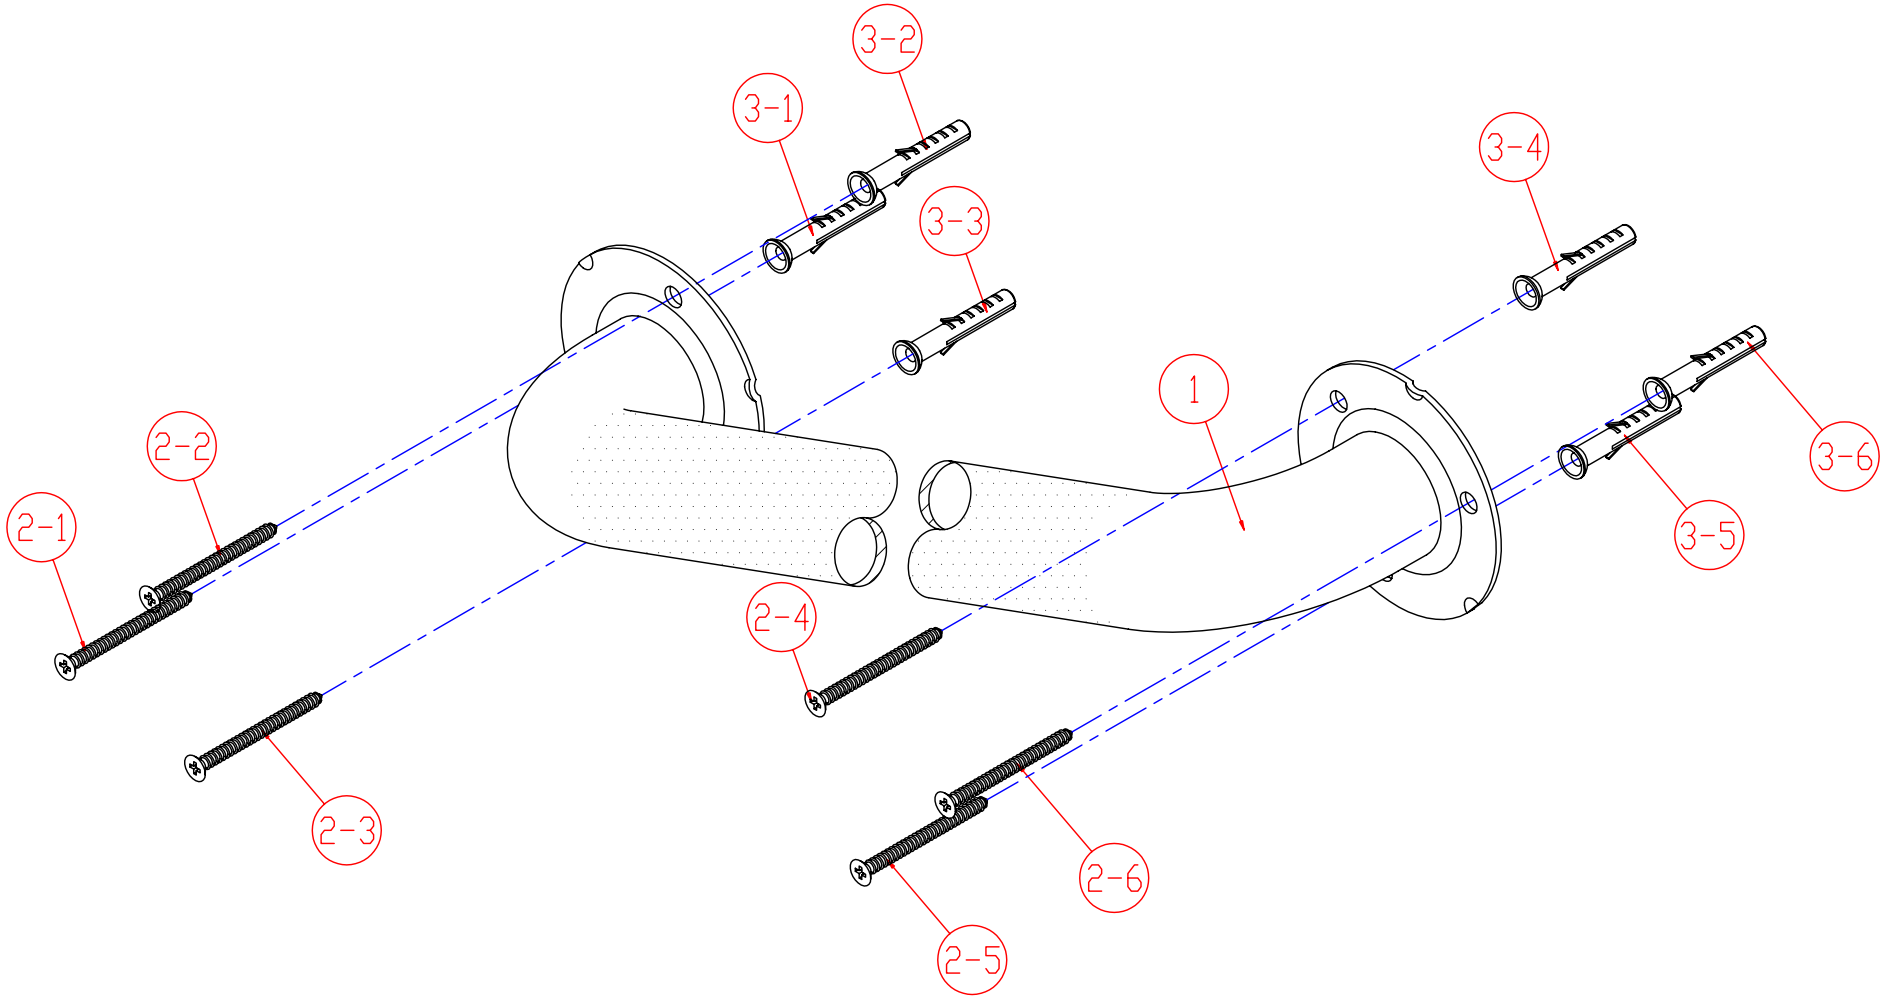

COMMERCIAL GRADE GRAB BAR

MODEL	DESCRIPTION	FINISH
GB1242ET	42" Grab Bar Exposed Screws without Flange Cover, Textured Bar	Satinless Steel