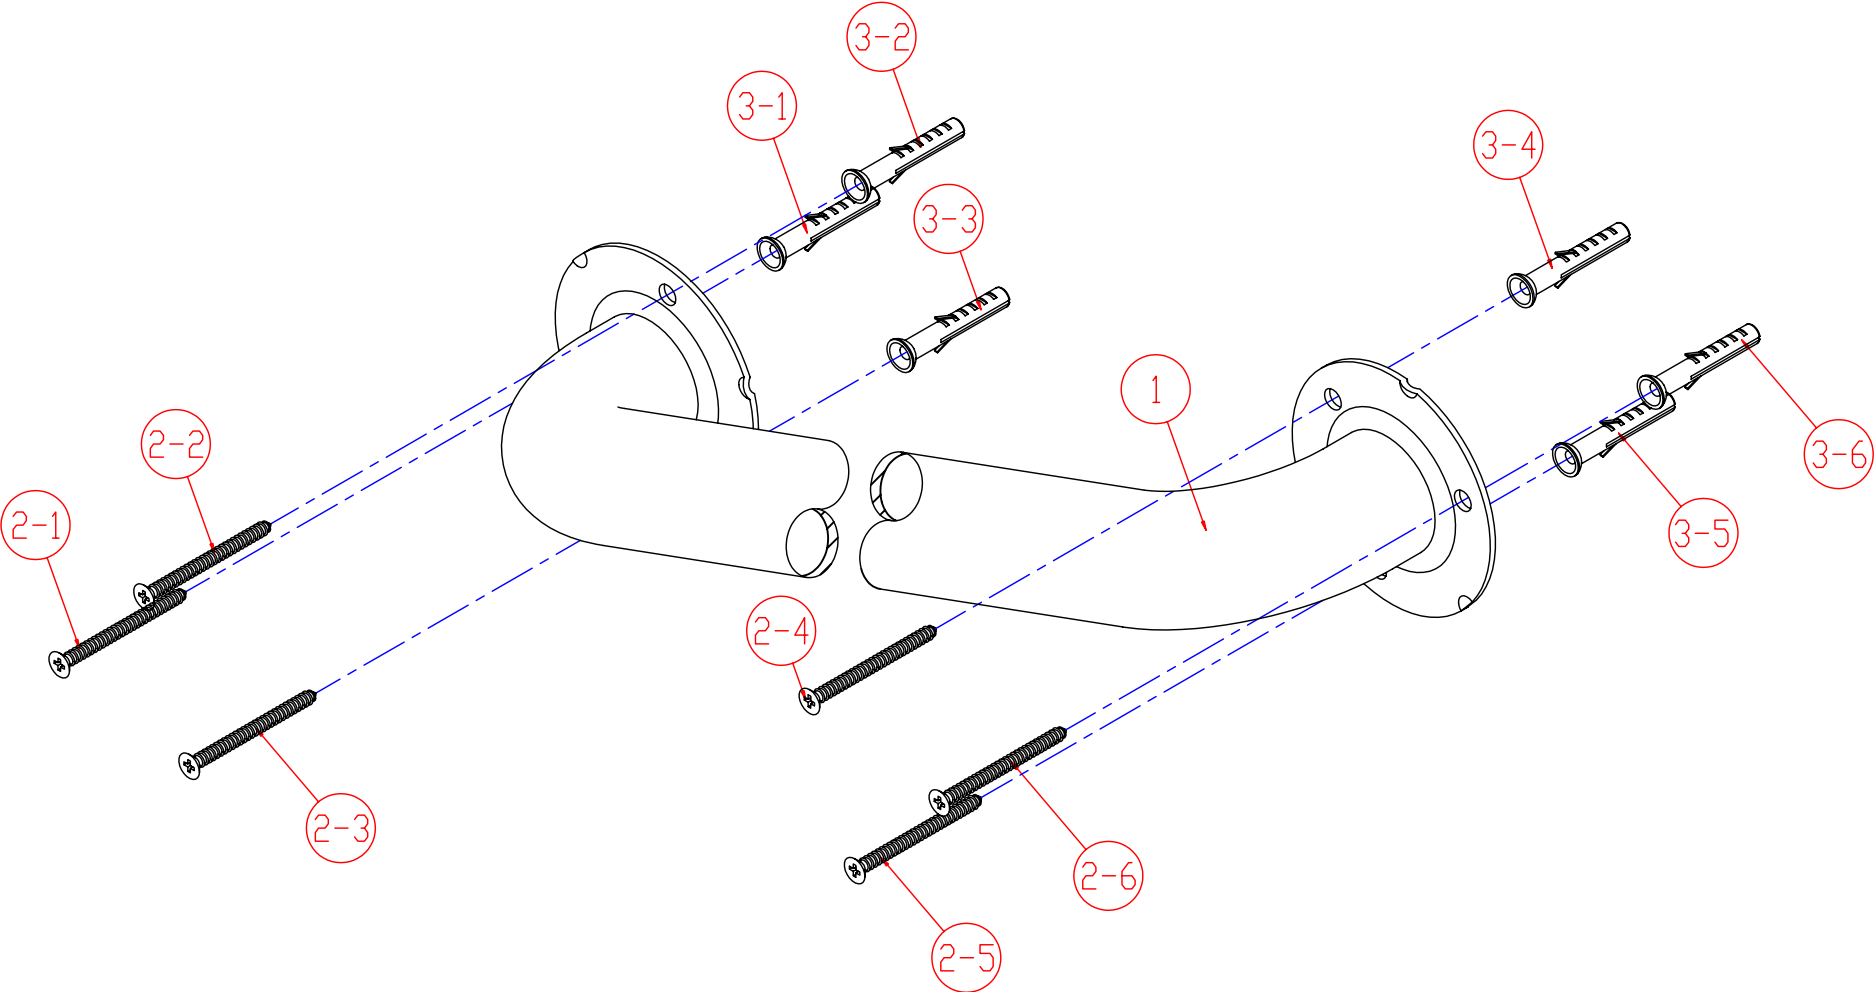

COMMERCIAL GRADE GRAB BAR

MODEL	DESCRIPTION	FINISH
GB1242ES	42" Grab Bar Exposed Screws without Flange Cover, Finish Bar	Satinless Steel