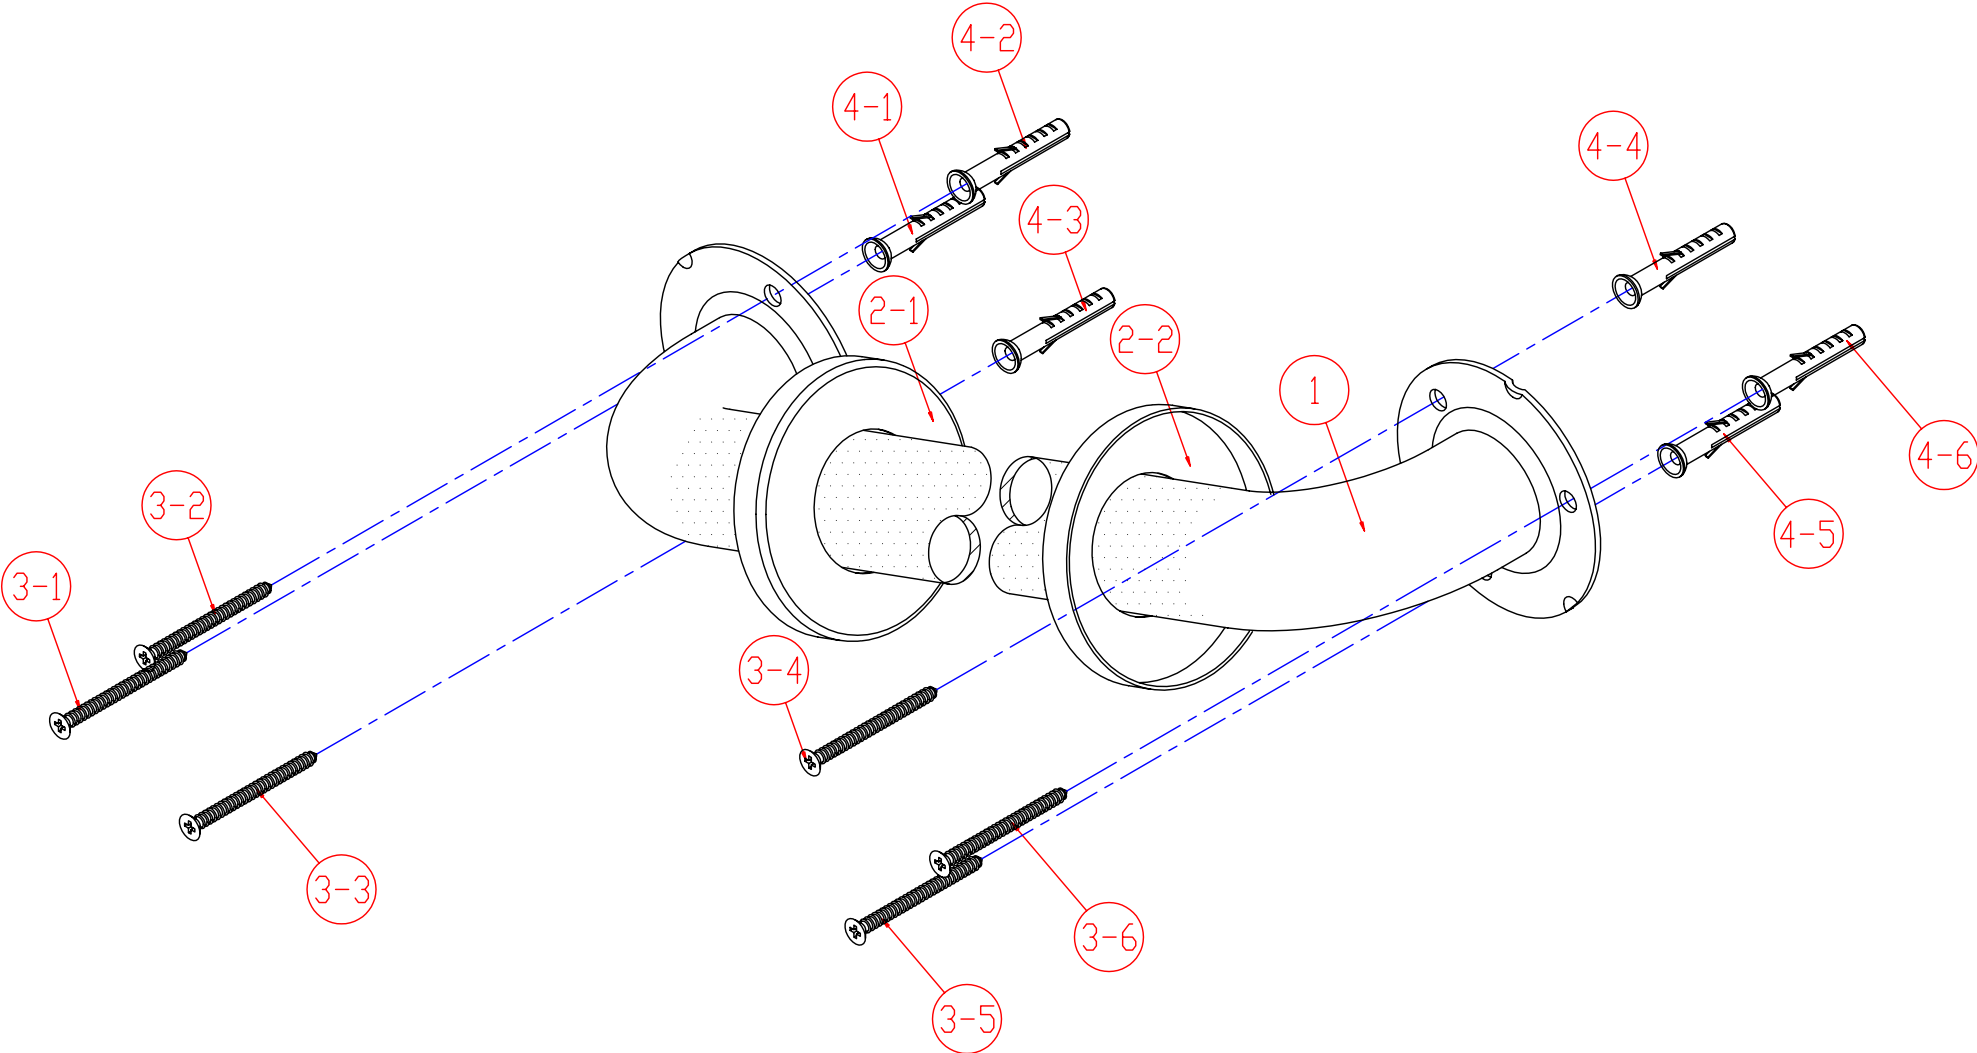

COMMERCIAL GRADE GRAB BAR

MODEL	DESCRIPTION	FINISH
GB1242CT	42" Grab Bar Concealed with Flange Cover, Textured Bar	Satinless Steel