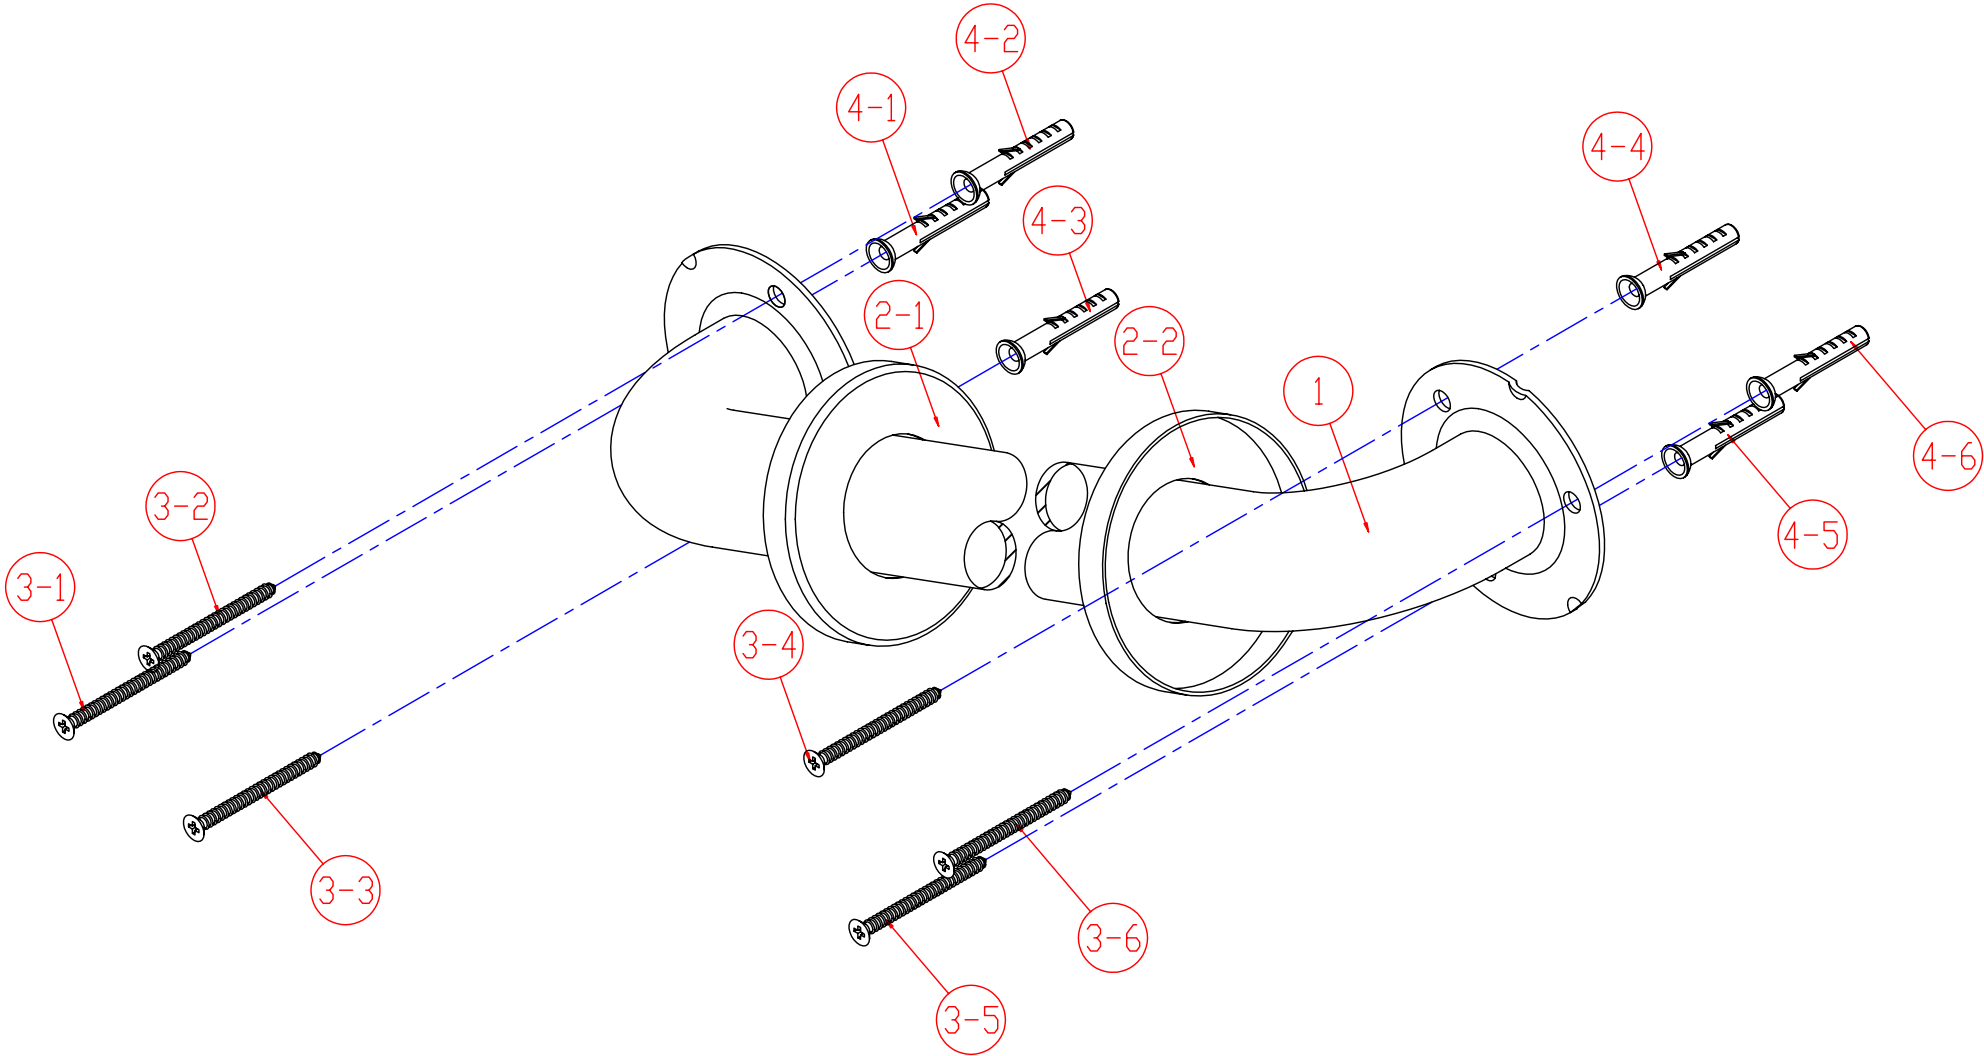

COMMERCIAL GRADE GRAB BAR

MODEL	DESCRIPTION	FINISH
GB1242CS	42" Grab Bar Concealed with Flange Cover, Finish Bar	Satinless Steel