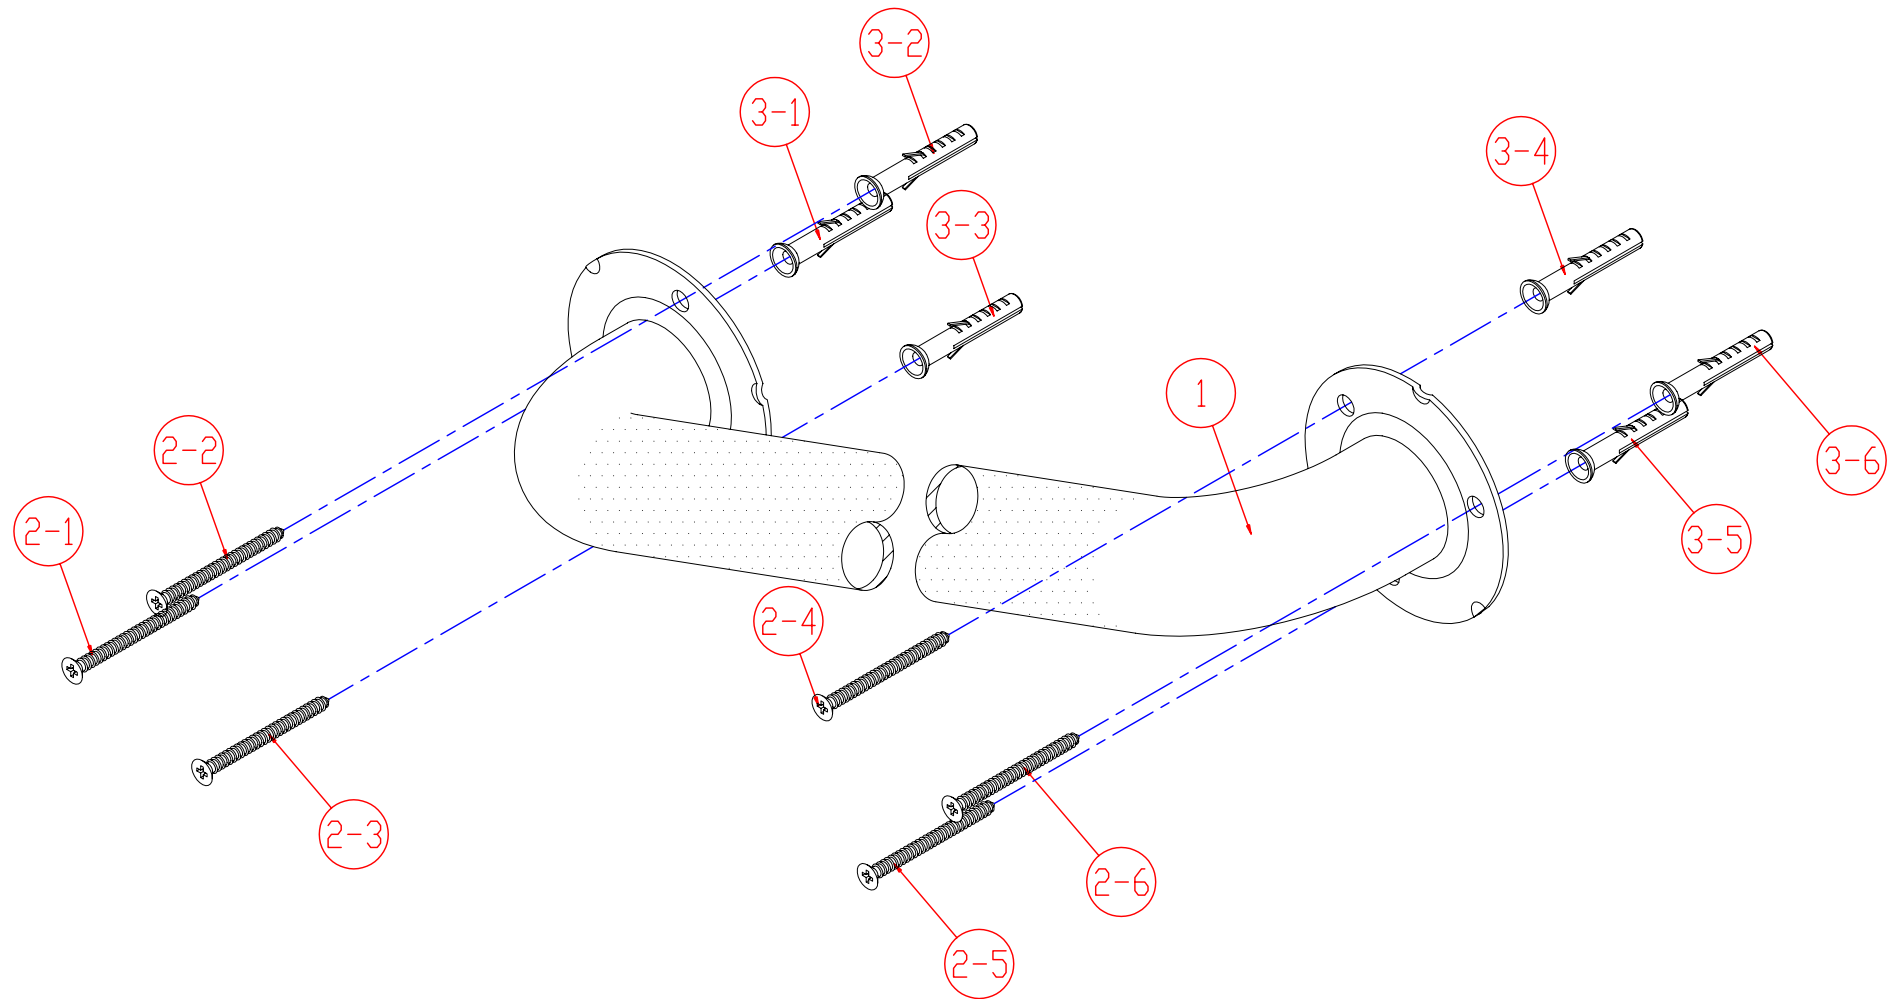

COMMERCIAL GRADE GRAB BAR

MODEL	DESCRIPTION	FINISH
GB1236ET	36" Grab Bar Exposed Screws without Flange Cover, Textured Bar	Satinless Steel