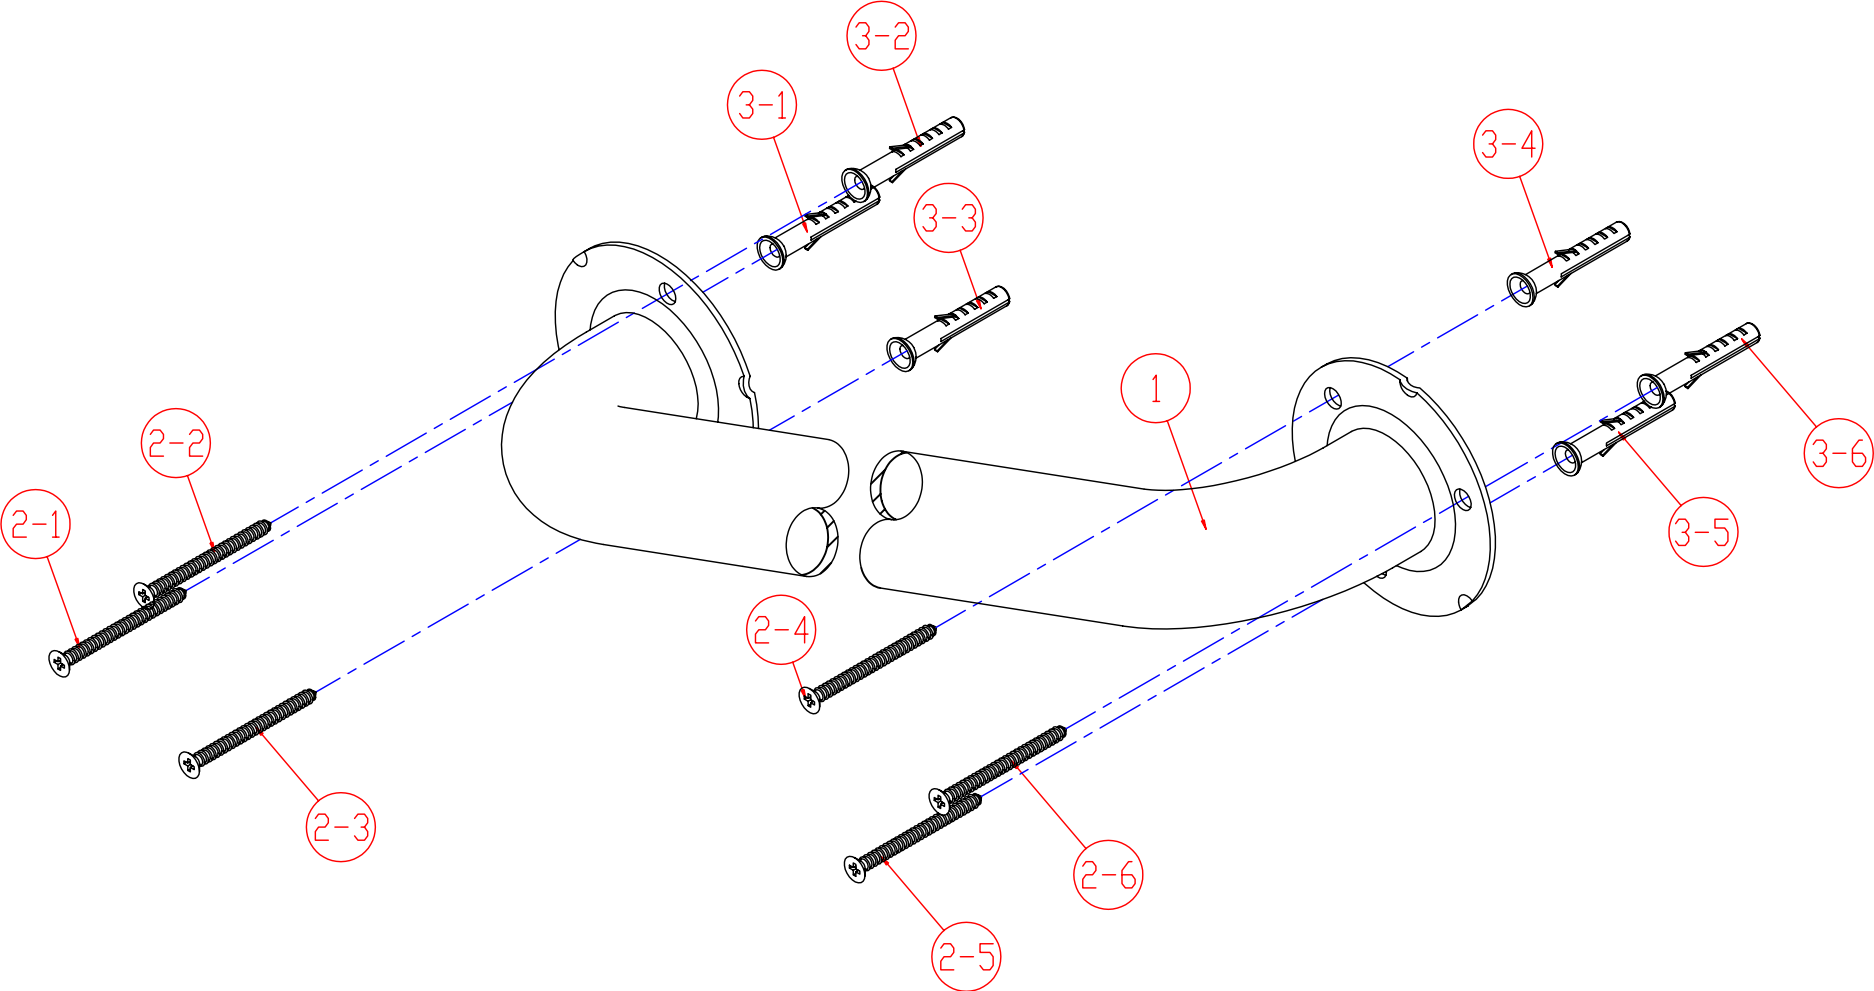

COMMERCIAL GRADE GRAB BAR

MODEL	DESCRIPTION	FINISH
GB1236ES	36" Grab Bar Exposed Screws without Flange Cover, Finish Bar	Satinless Steel