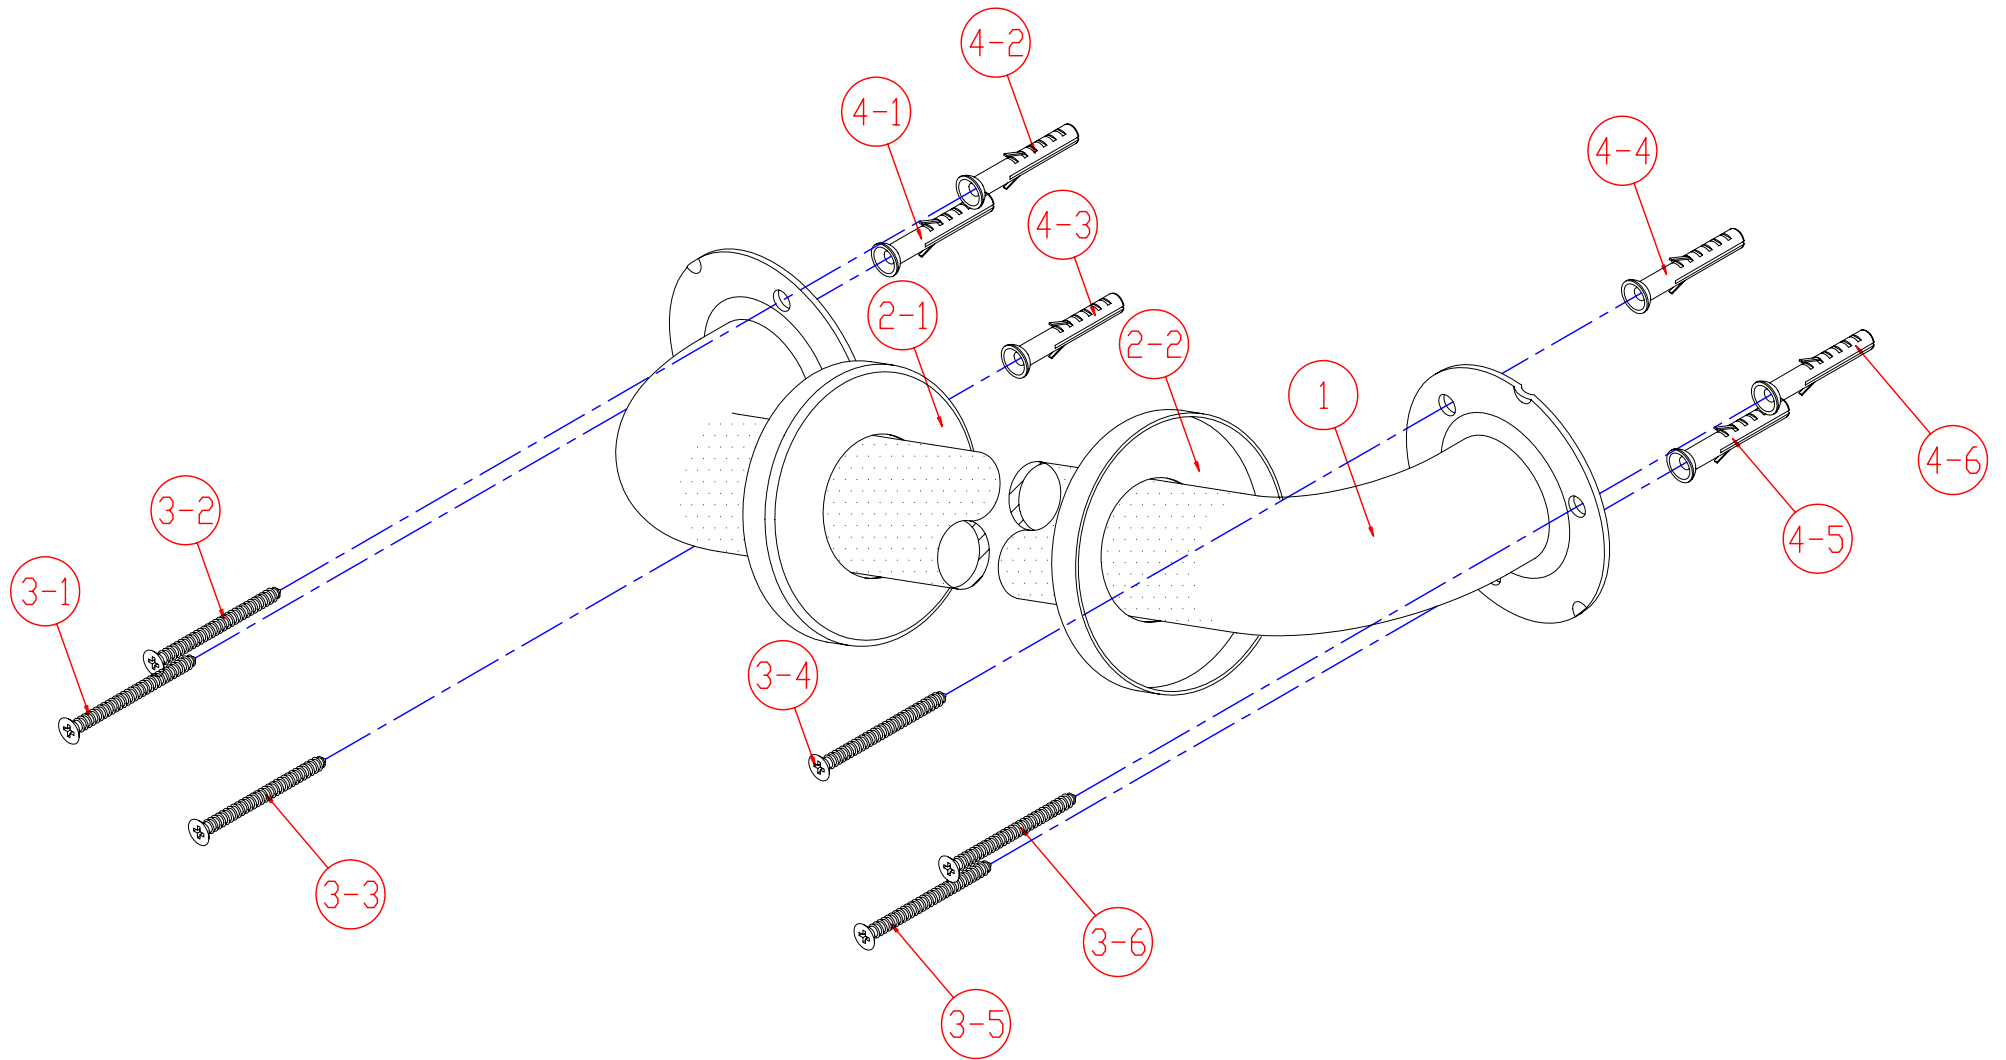

COMMERCIAL GRADE GRAB BAR

MODEL	DESCRIPTION	FINISH
GB1236CT	36" Grab Bar Concealed with Flange Cover, Textured Bar	Satinless Steel