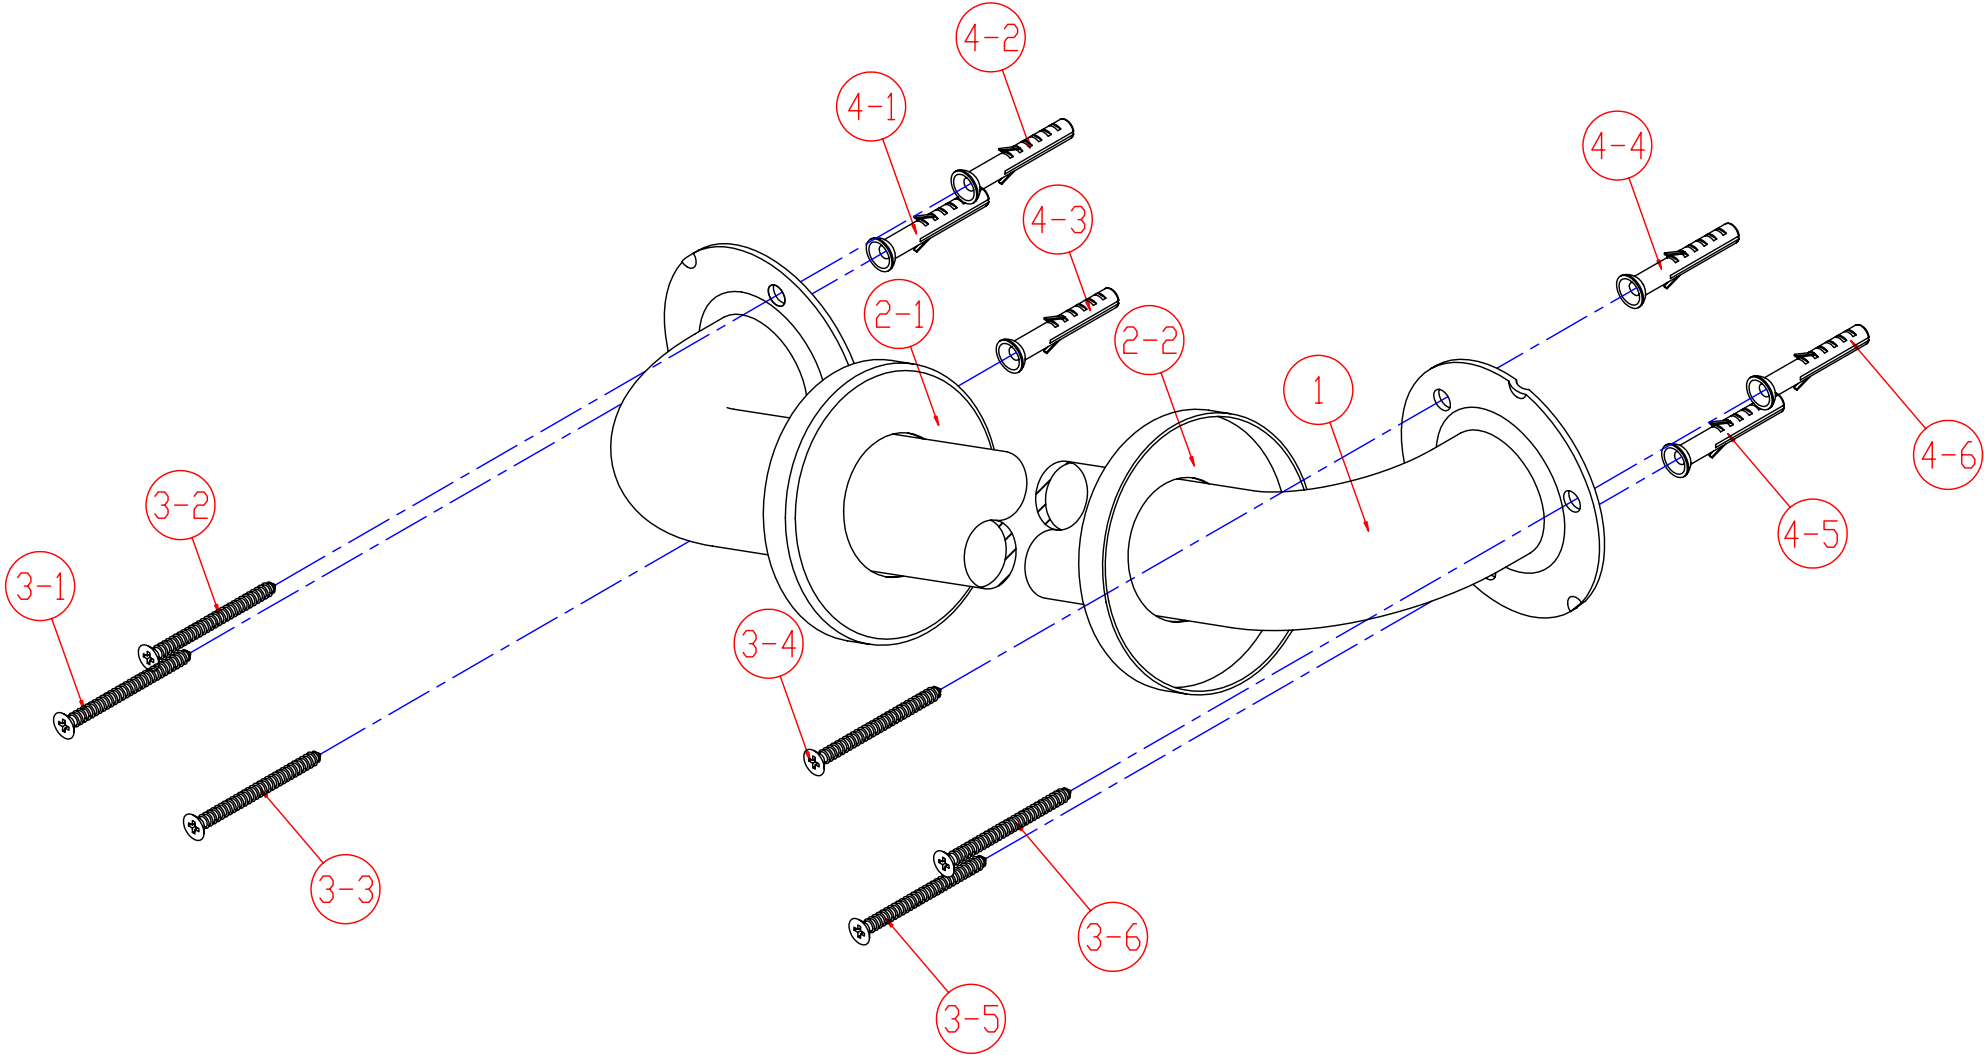

COMMERCIAL GRADE GRAB BAR

| MODEL | DESCRIPTION | FINISH |
|----------|--|-----------------|
| GB1236CS | 36" Grab Bar Concealed with Flange Cover, Finish Bar | Satinless Steel |