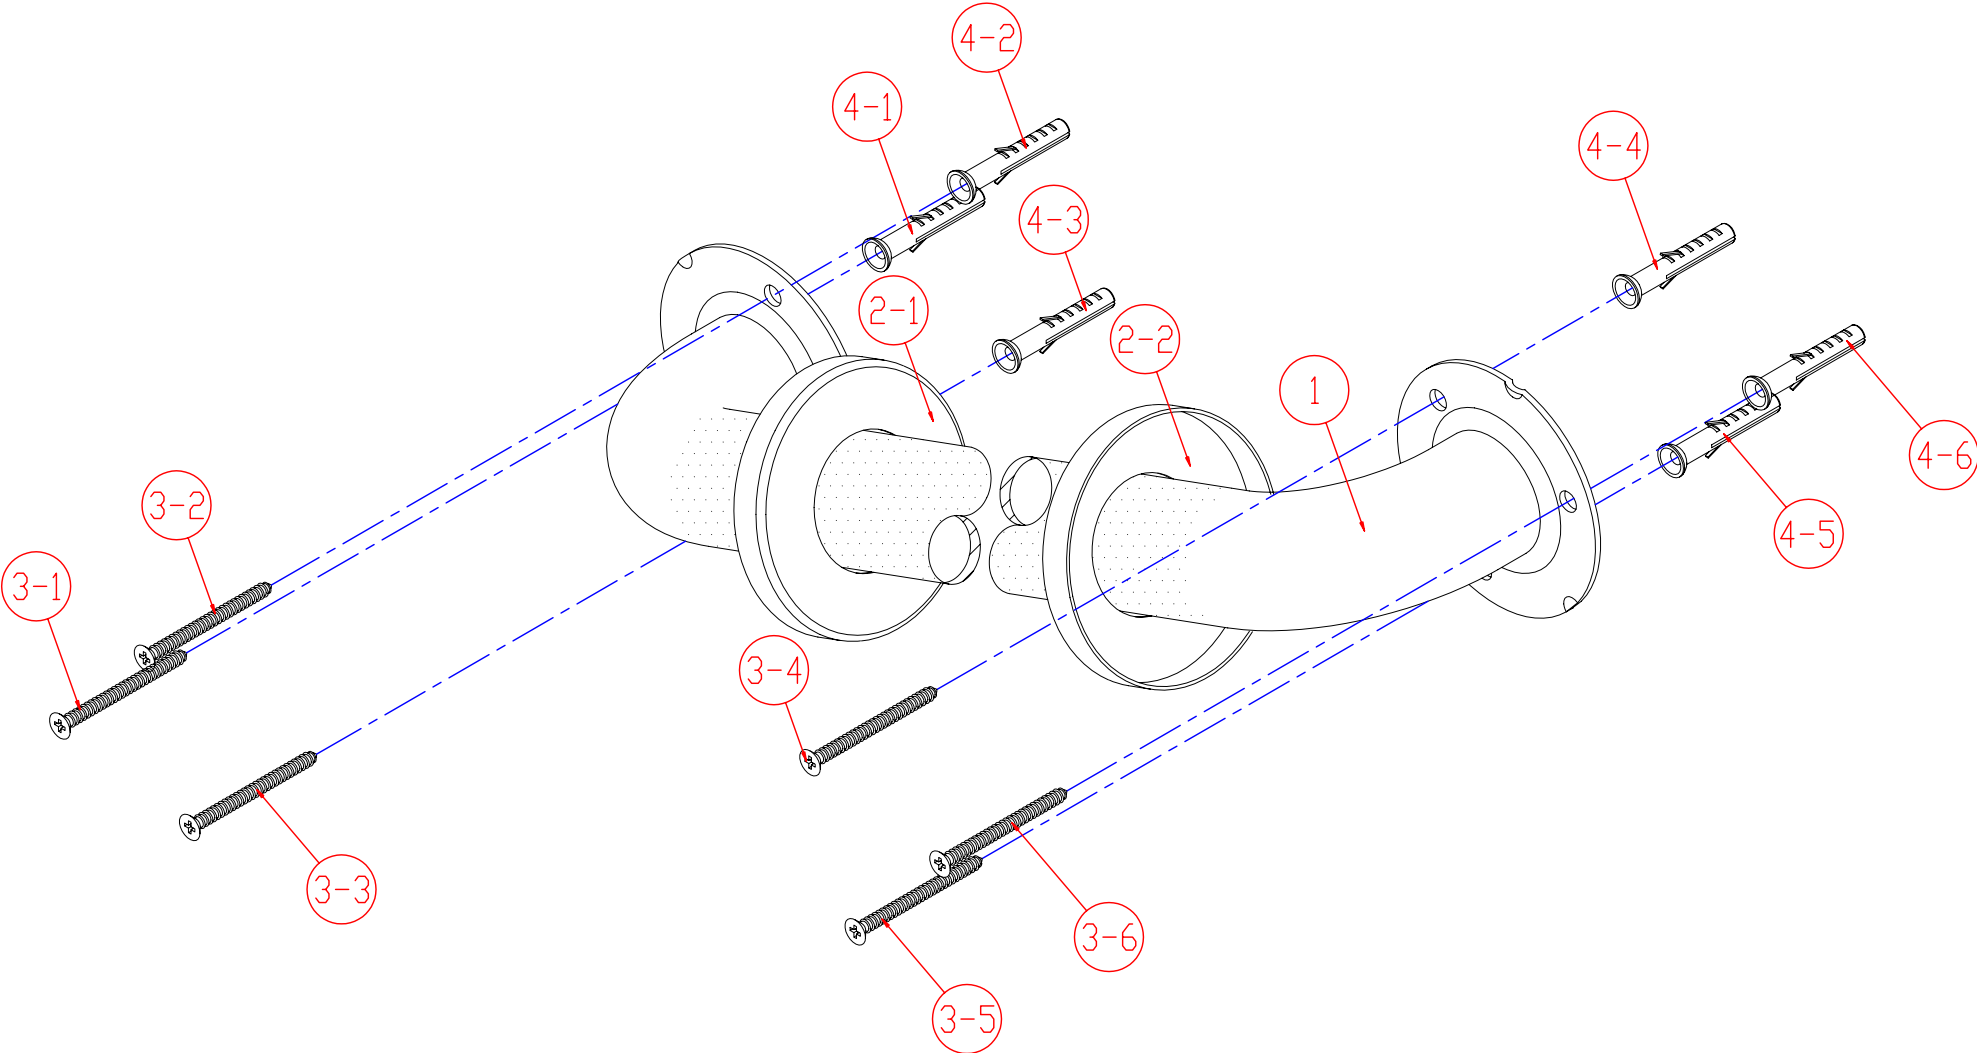

COMMERCIAL GRADE GRAB BAR

MODEL	DESCRIPTION	FINISH
GB1232CT	32" Grab Bar Concealed with Flange Cover, Textured Bar	Satinless Steel