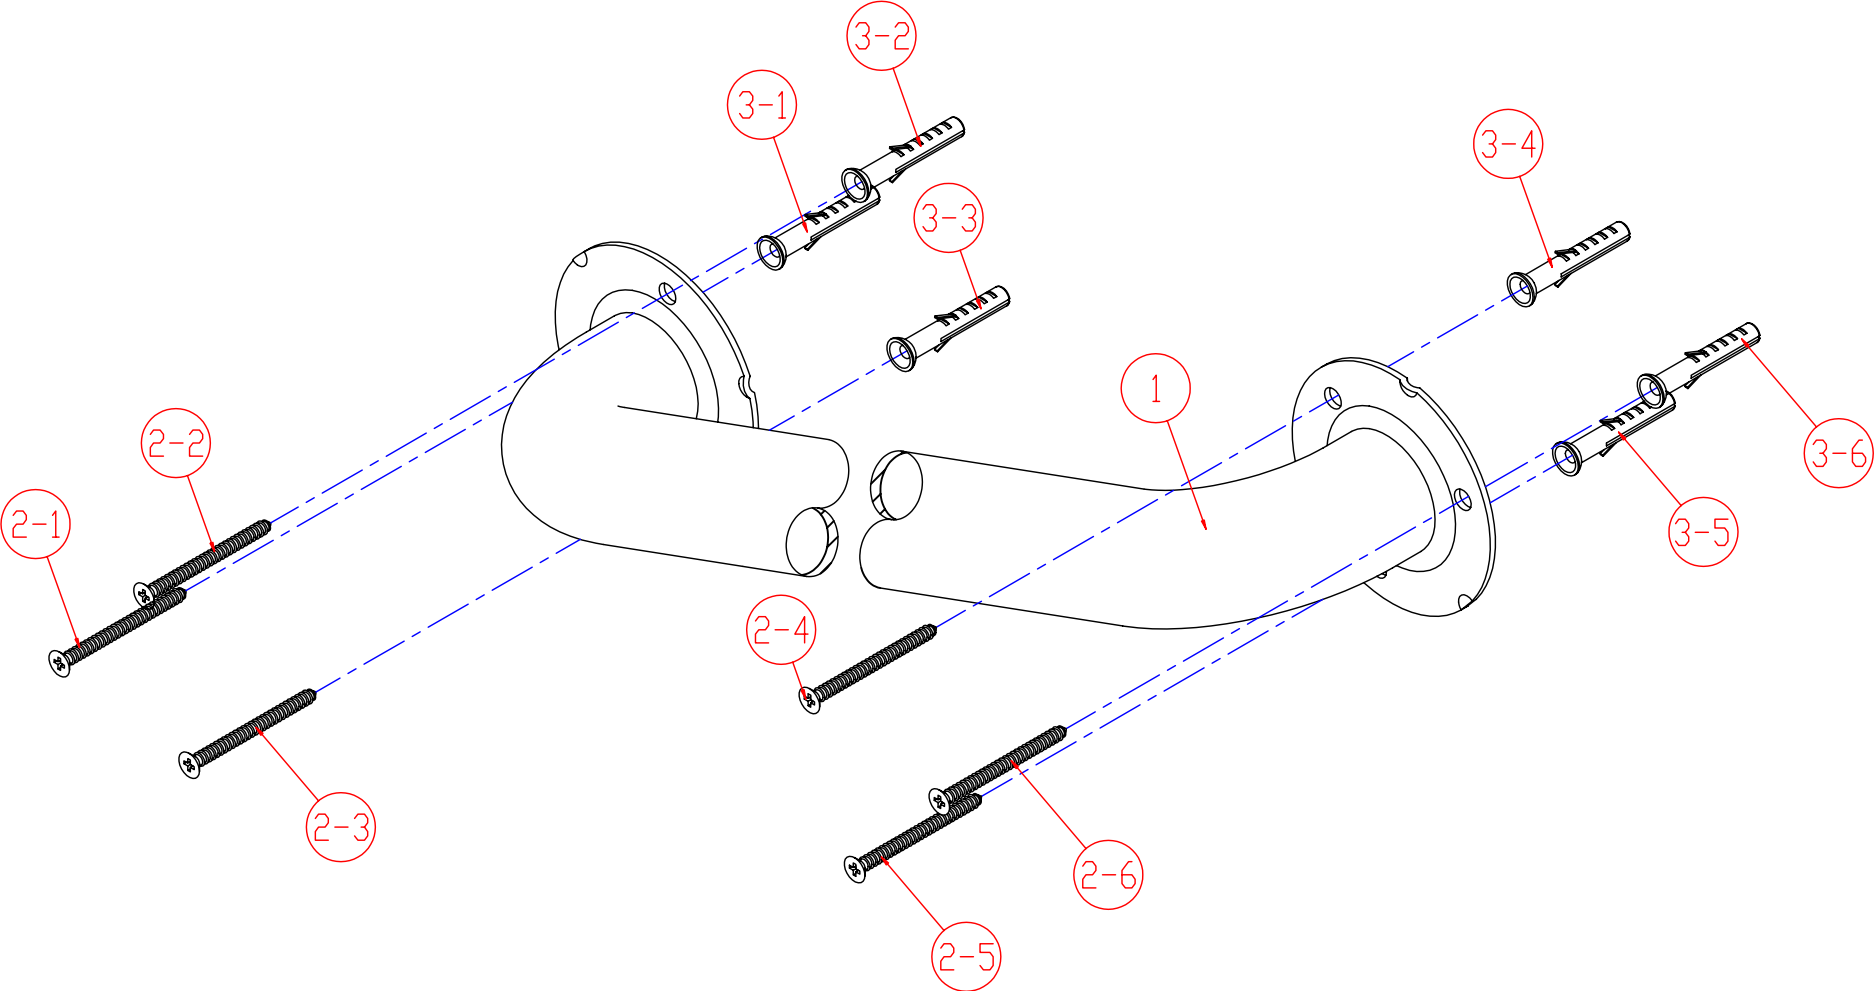

COMMERCIAL GRADE GRAB BAR

MODEL	DESCRIPTION	FINISH
GB1232ES	32" Grab Bar Exposed Screws without Flange Cover, Finish Bar	Satinless Steel