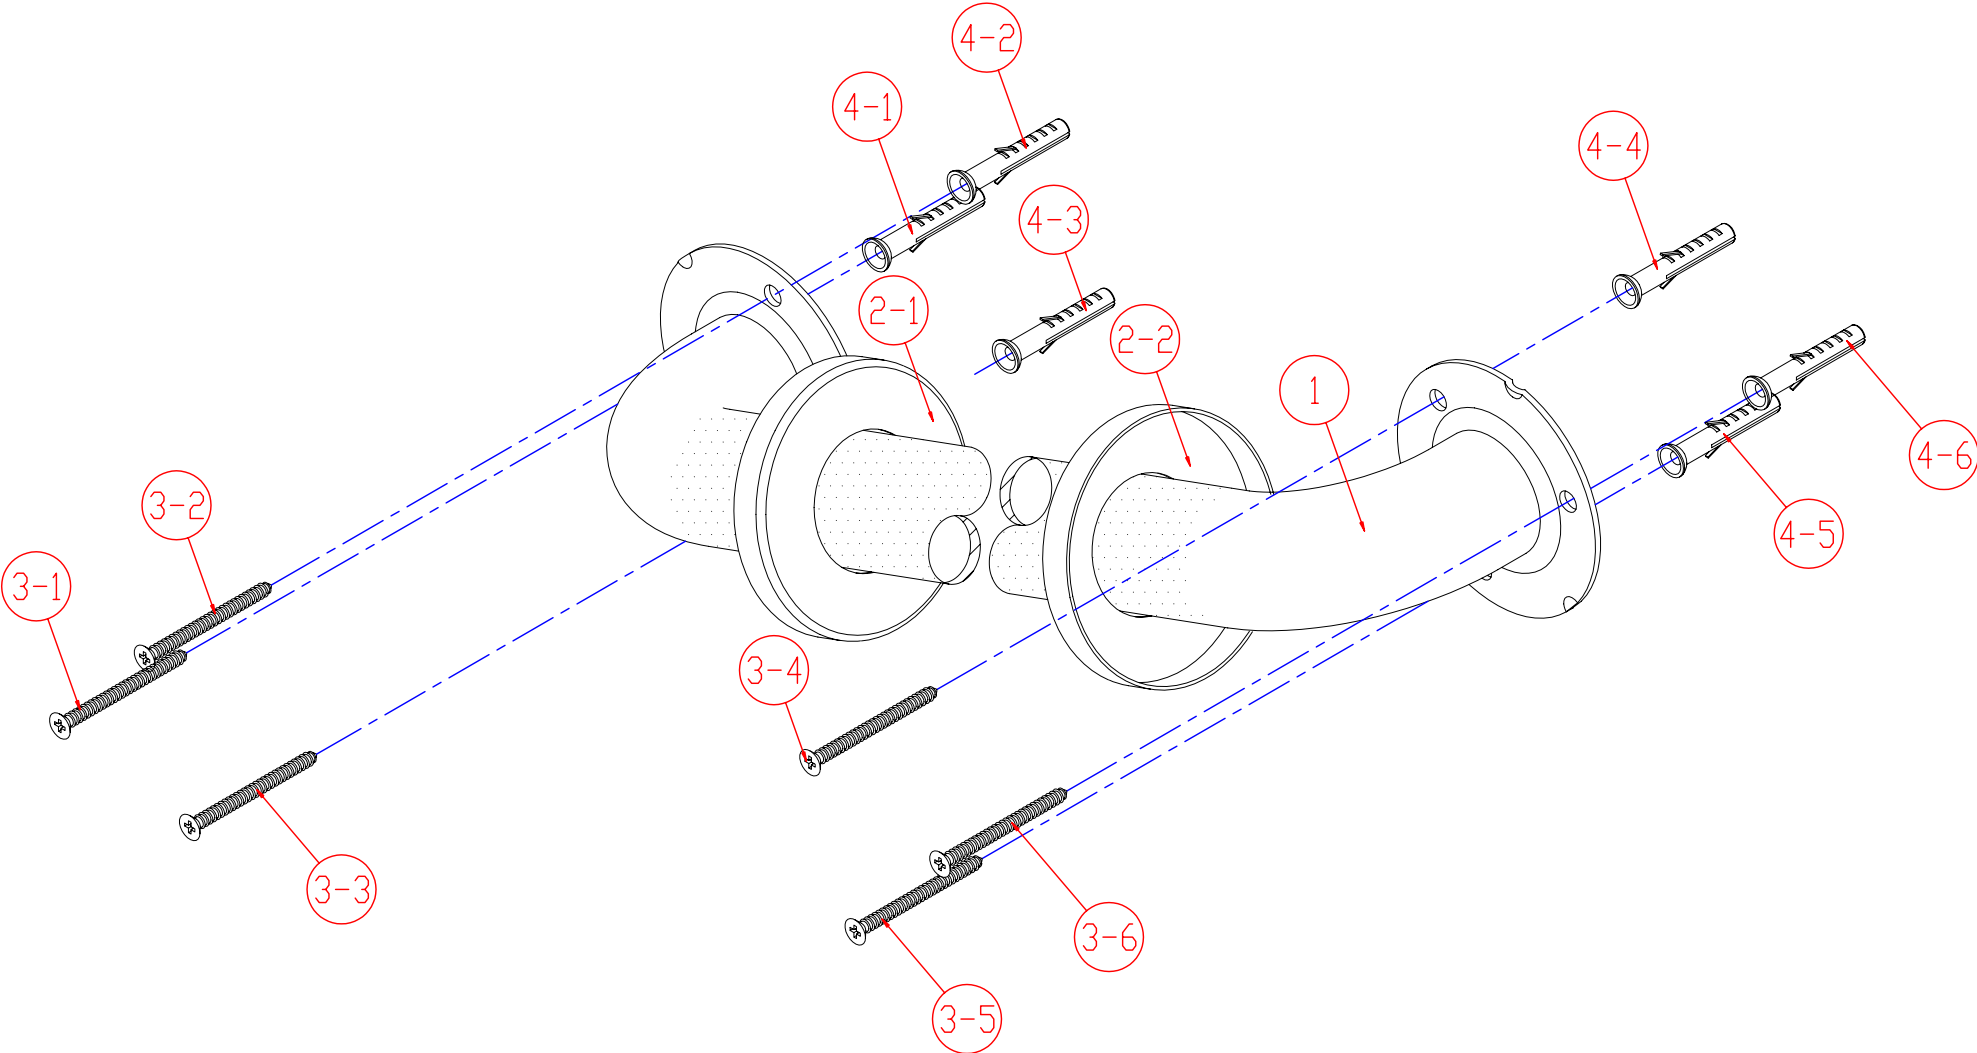

COMMERCIAL GRADE GRAB BAR

MODEL	DESCRIPTION	FINISH
GB1232CT	32" Grab Bar Concealed with Flange Cover, Textured Bar	Satinless Steel