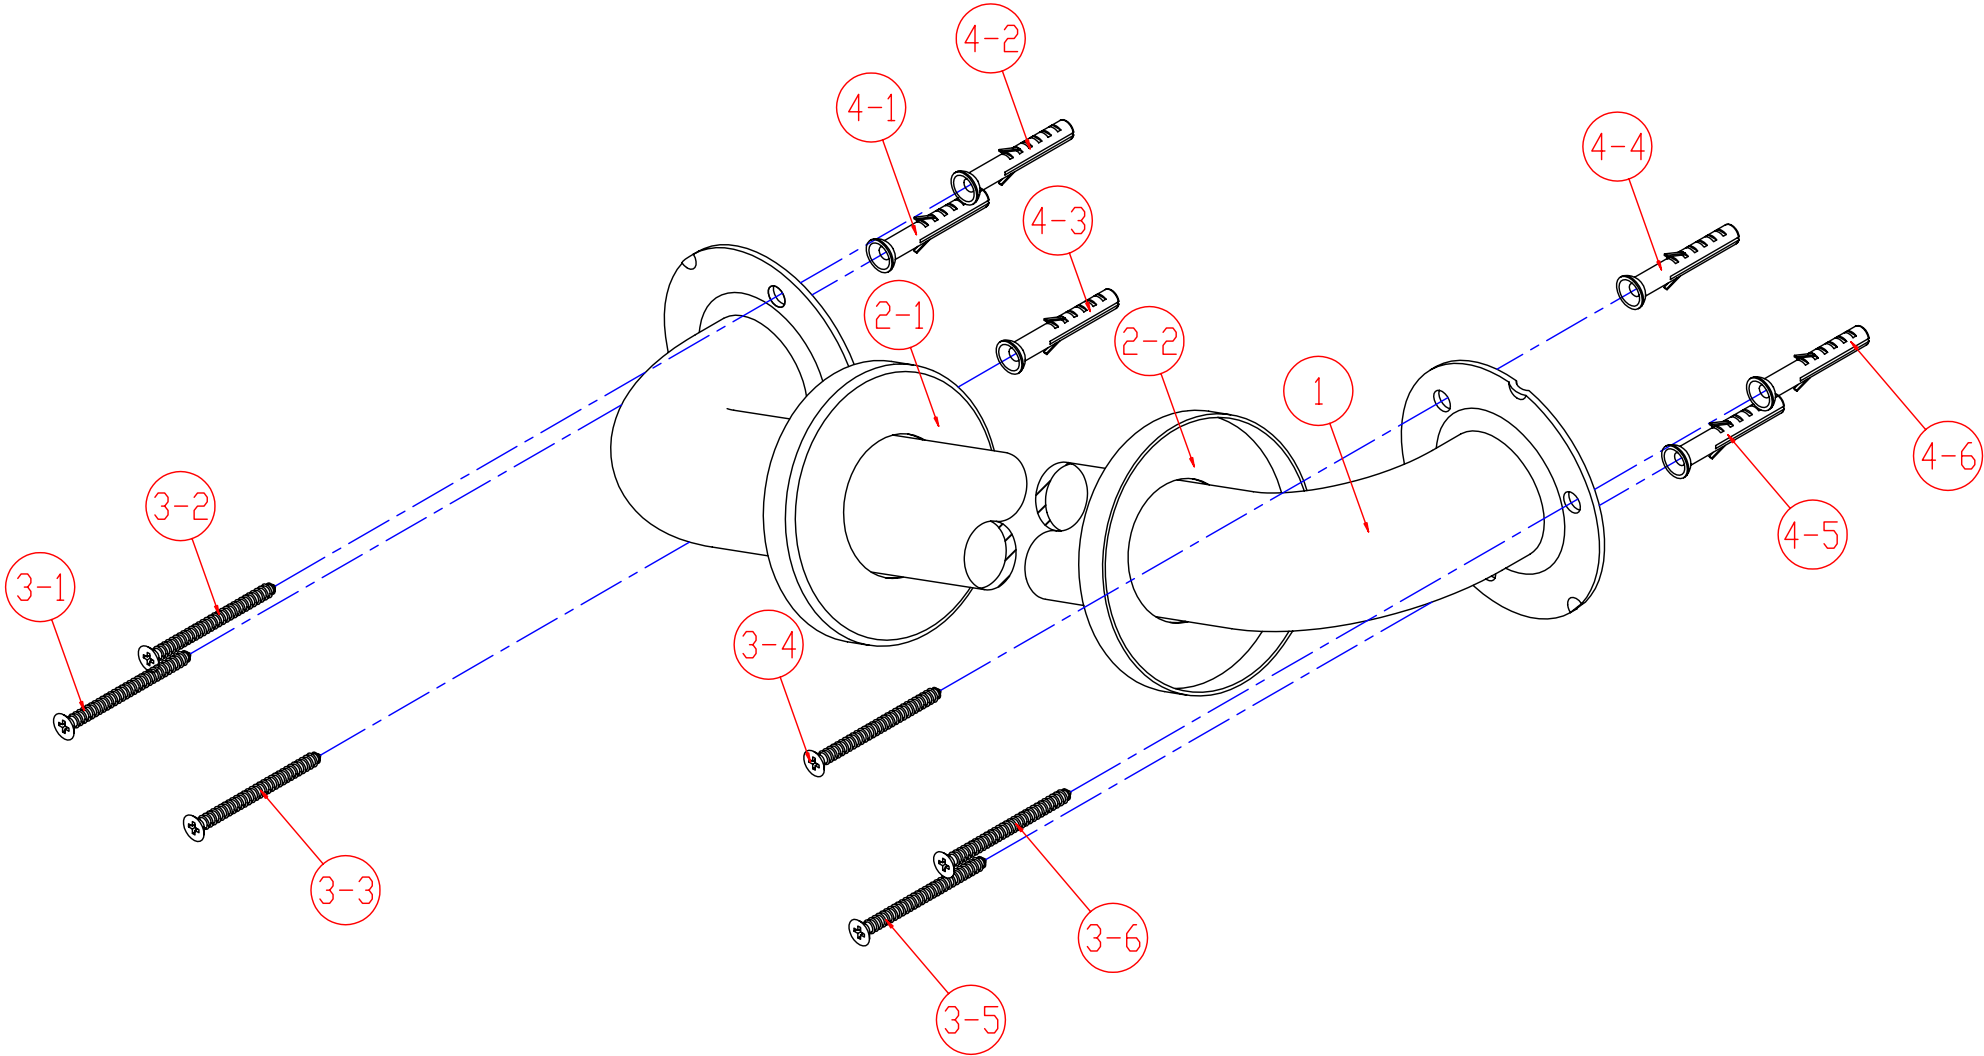

COMMERCIAL GRADE GRAB BAR

MODEL	DESCRIPTION	FINISH
GB1232CS	32" Grab Bar Concealed with Flange Cover, Finish Bar	Satinless Steel