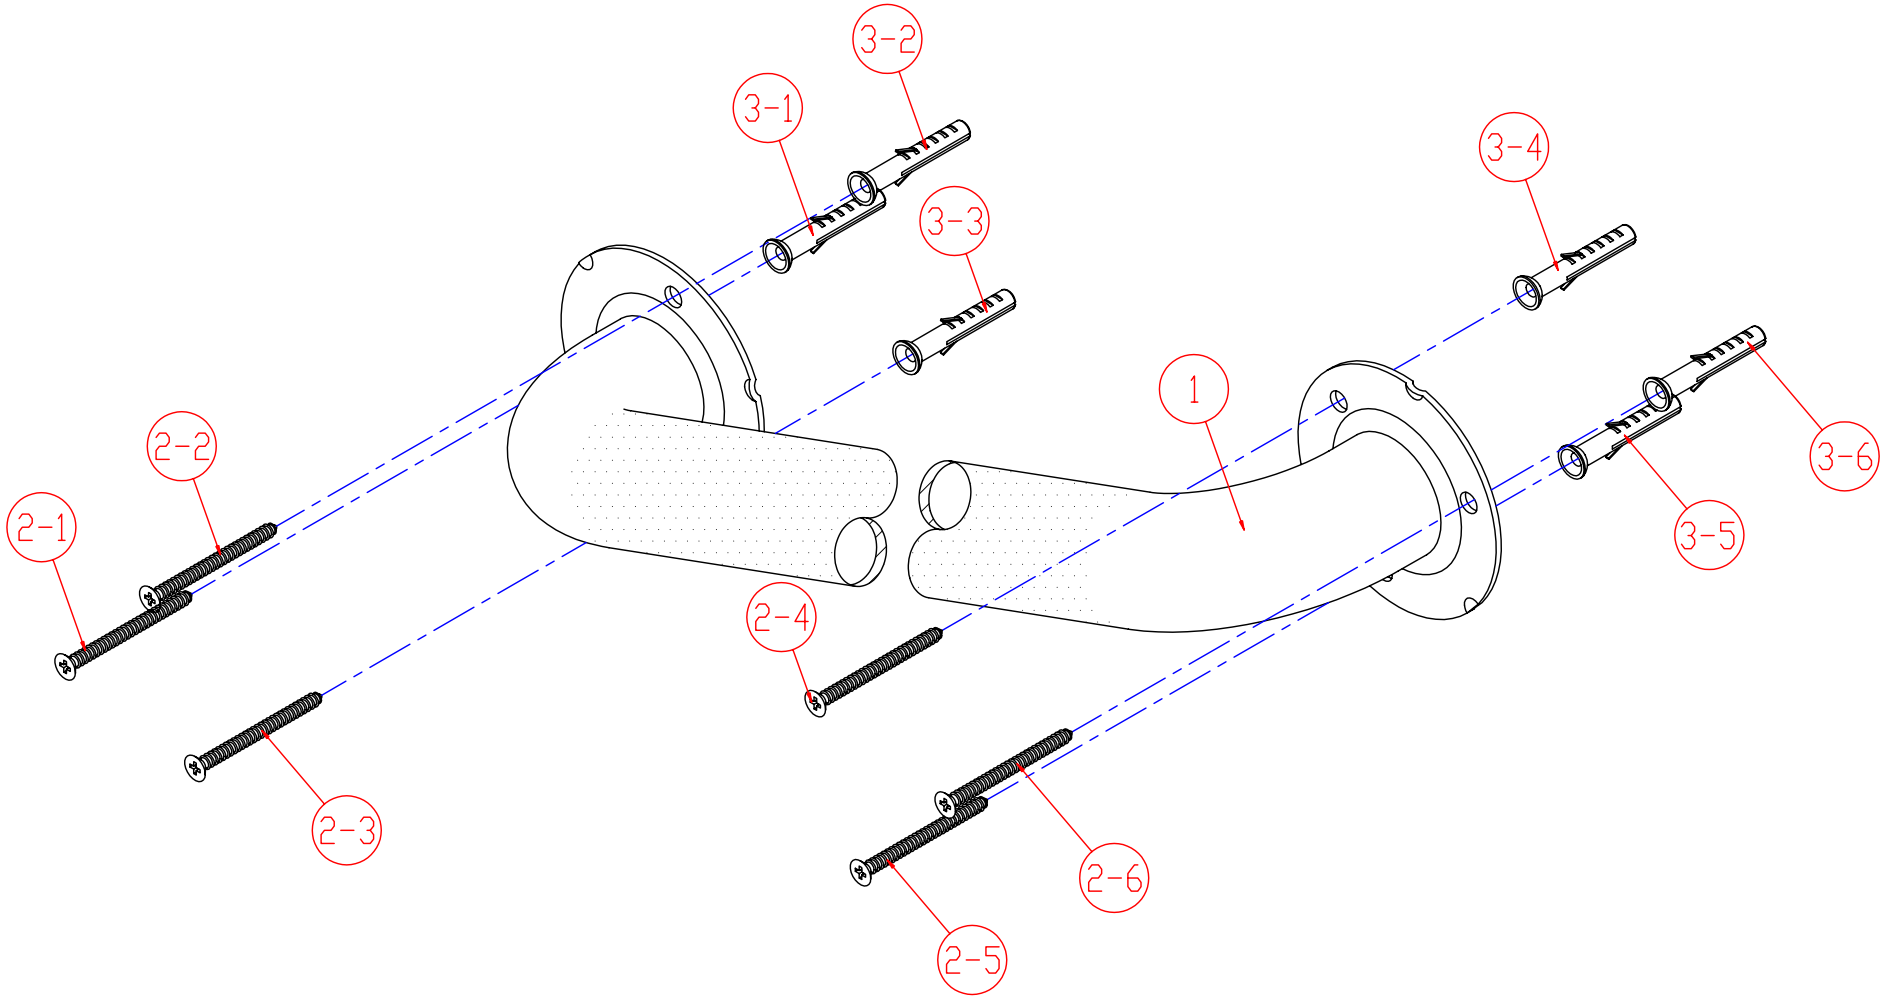

# COMMERCIAL GRADE GRAB BAR

MODEL	DESCRIPTION	FINISH
GB1230ET	30" Grab Bar Exposed Screws without Flange Cover, Textured Bar	Satinless Steel