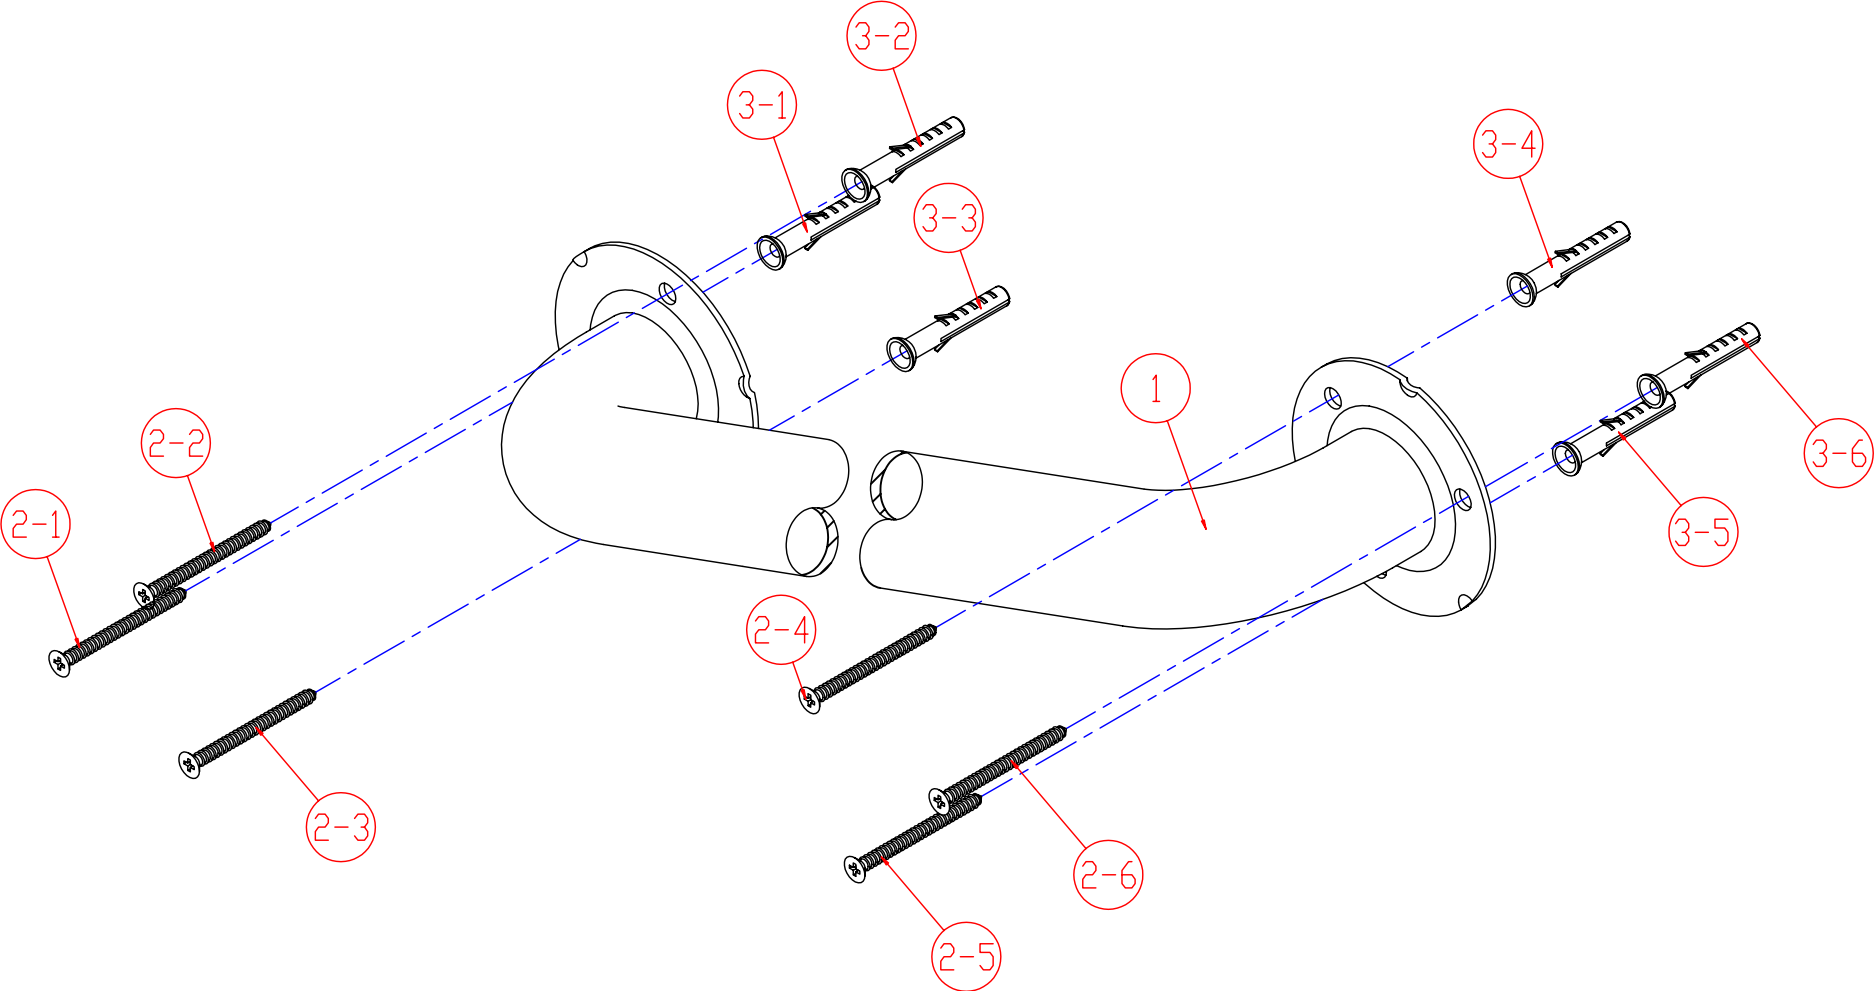

COMMERCIAL GRADE GRAB BAR

MODEL	DESCRIPTION	FINISH
GB1230ES	30" Grab Bar Exposed Screws without Flange Cover, Finish Bar	Satinless Steel