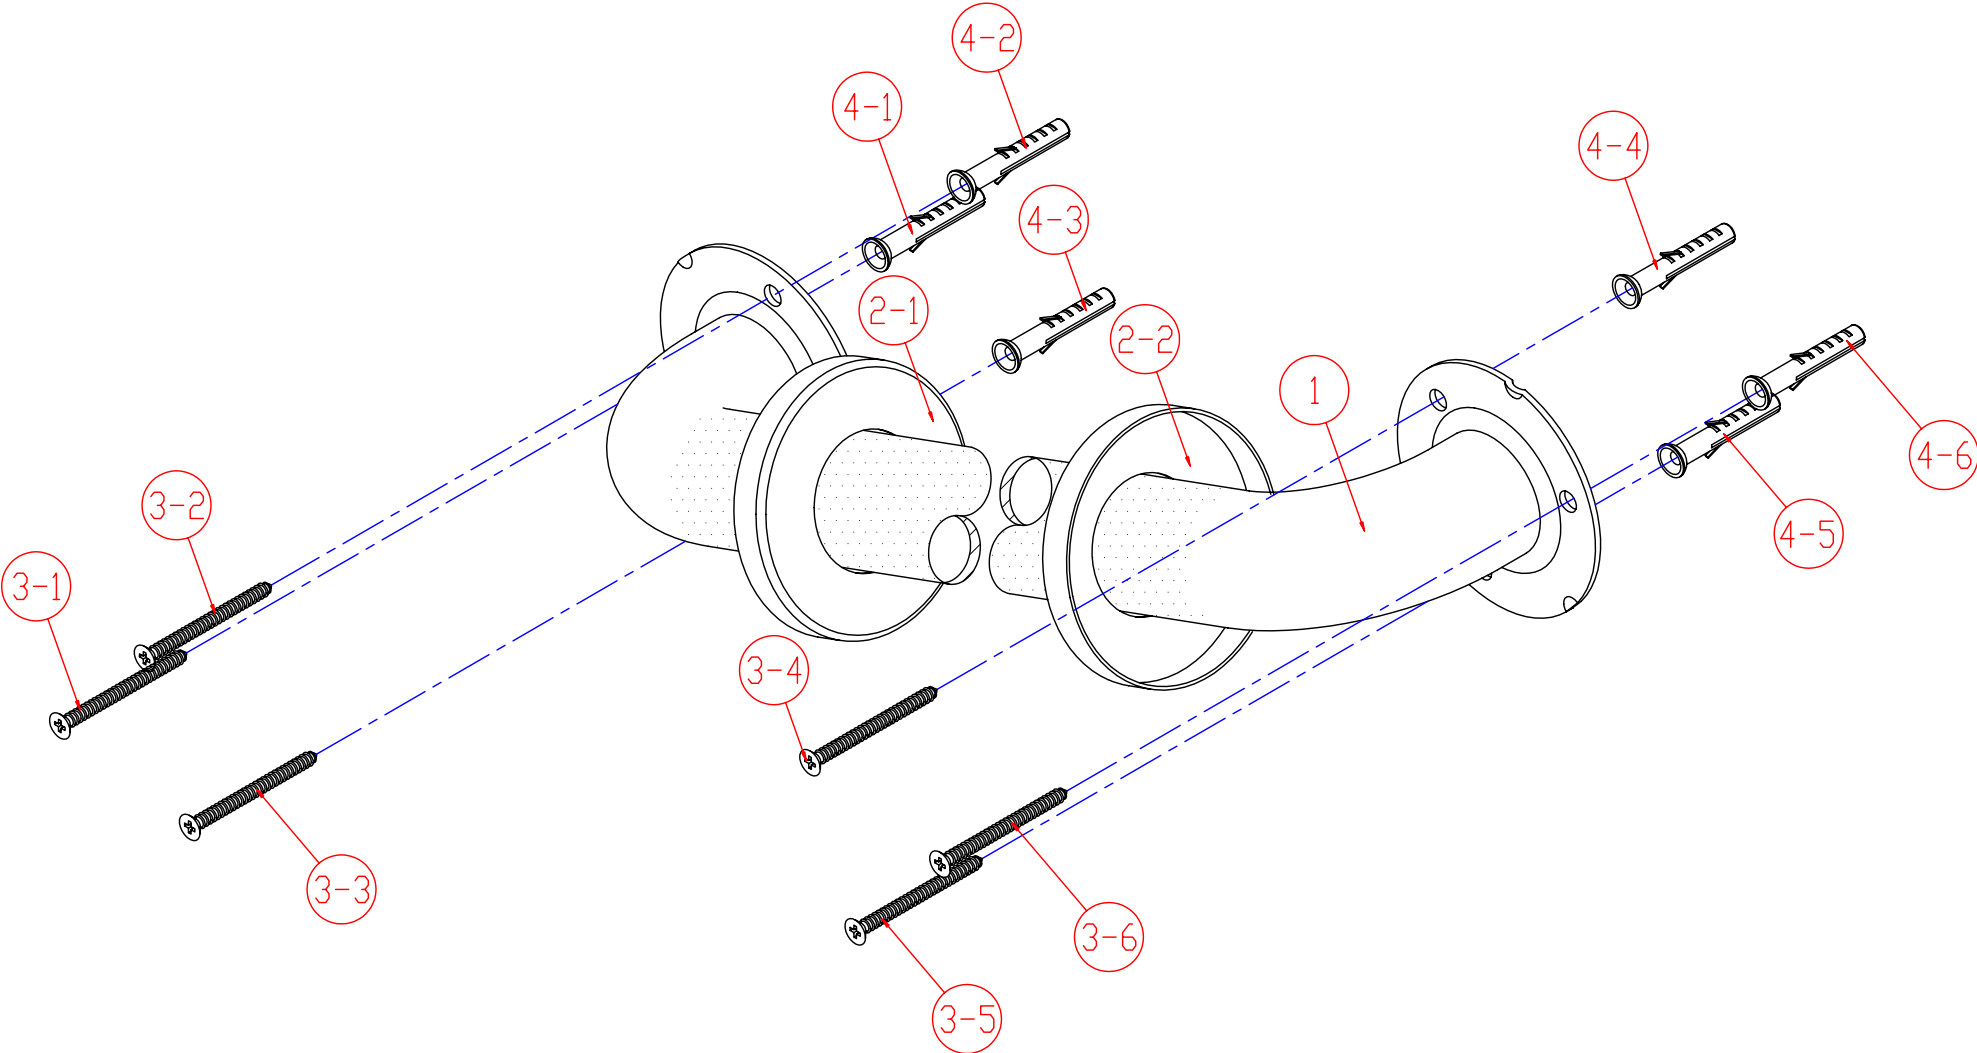

COMMERCIAL GRADE GRAB BAR

MODEL	DESCRIPTION	FINISH
GB1230CT	30" Grab Bar Concealed with Flange Cover, Textured Bar	Satinless Steel