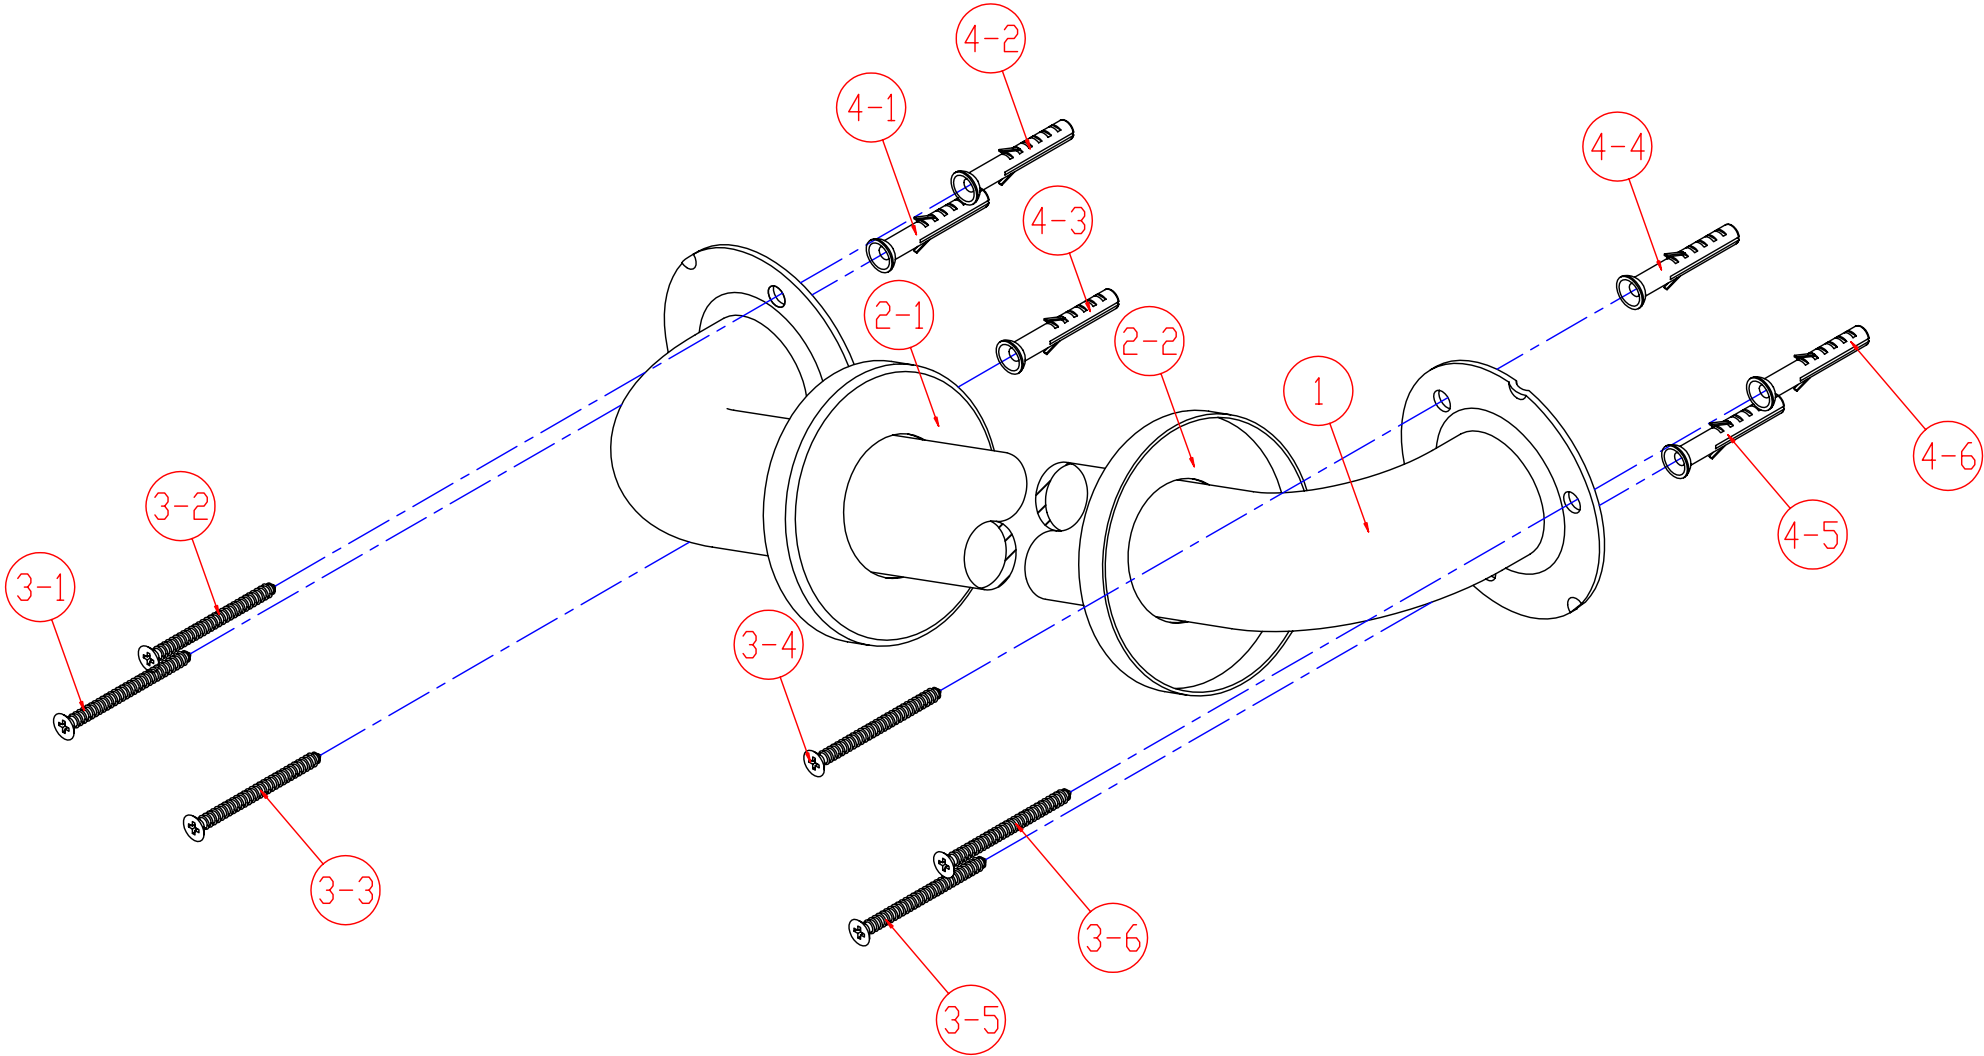

# COMMERCIAL GRADE GRAB BAR

MODEL	DESCRIPTION	FINISH
GB1230CS	30" Grab Bar Concealed with Flange Cover, Finish Bar	Satinless Steel