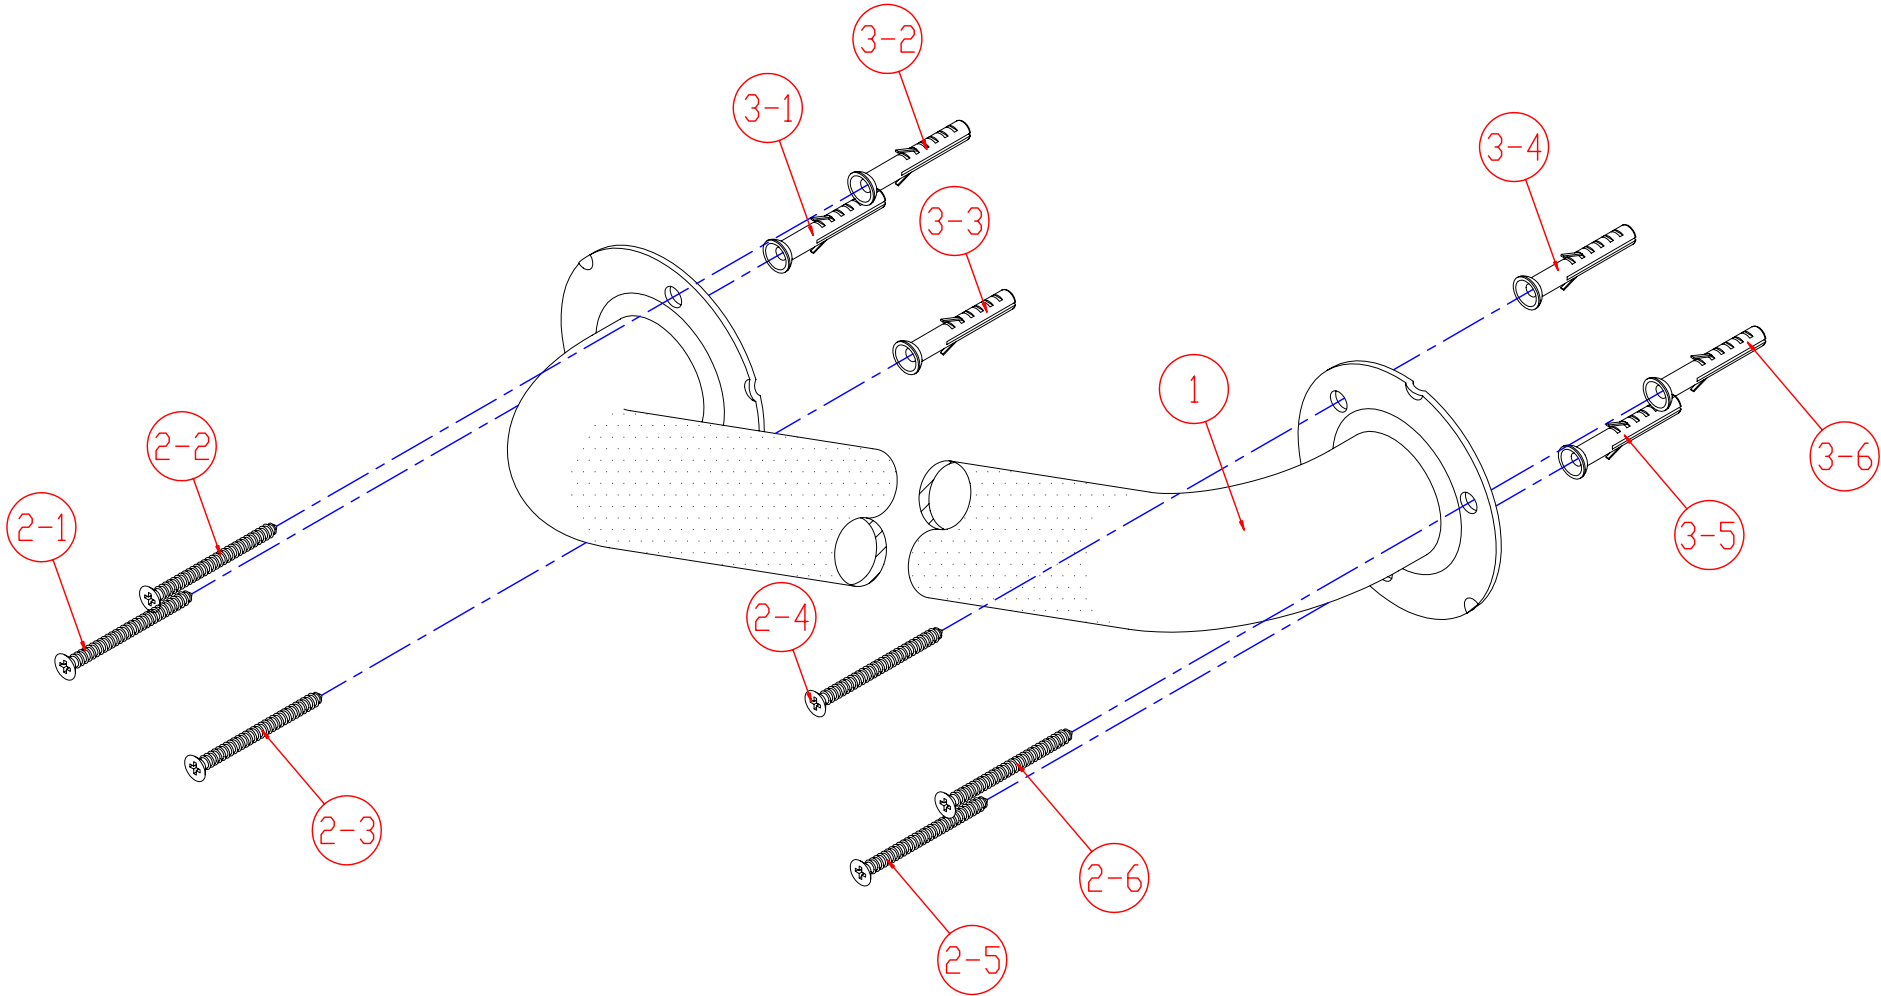

COMMERCIAL GRADE GRAB BAR

MODEL	DESCRIPTION	FINISH
GB1224ET	24" Grab Bar Exposed Screws without Flange Cover, Textured Bar	Satinless Steel