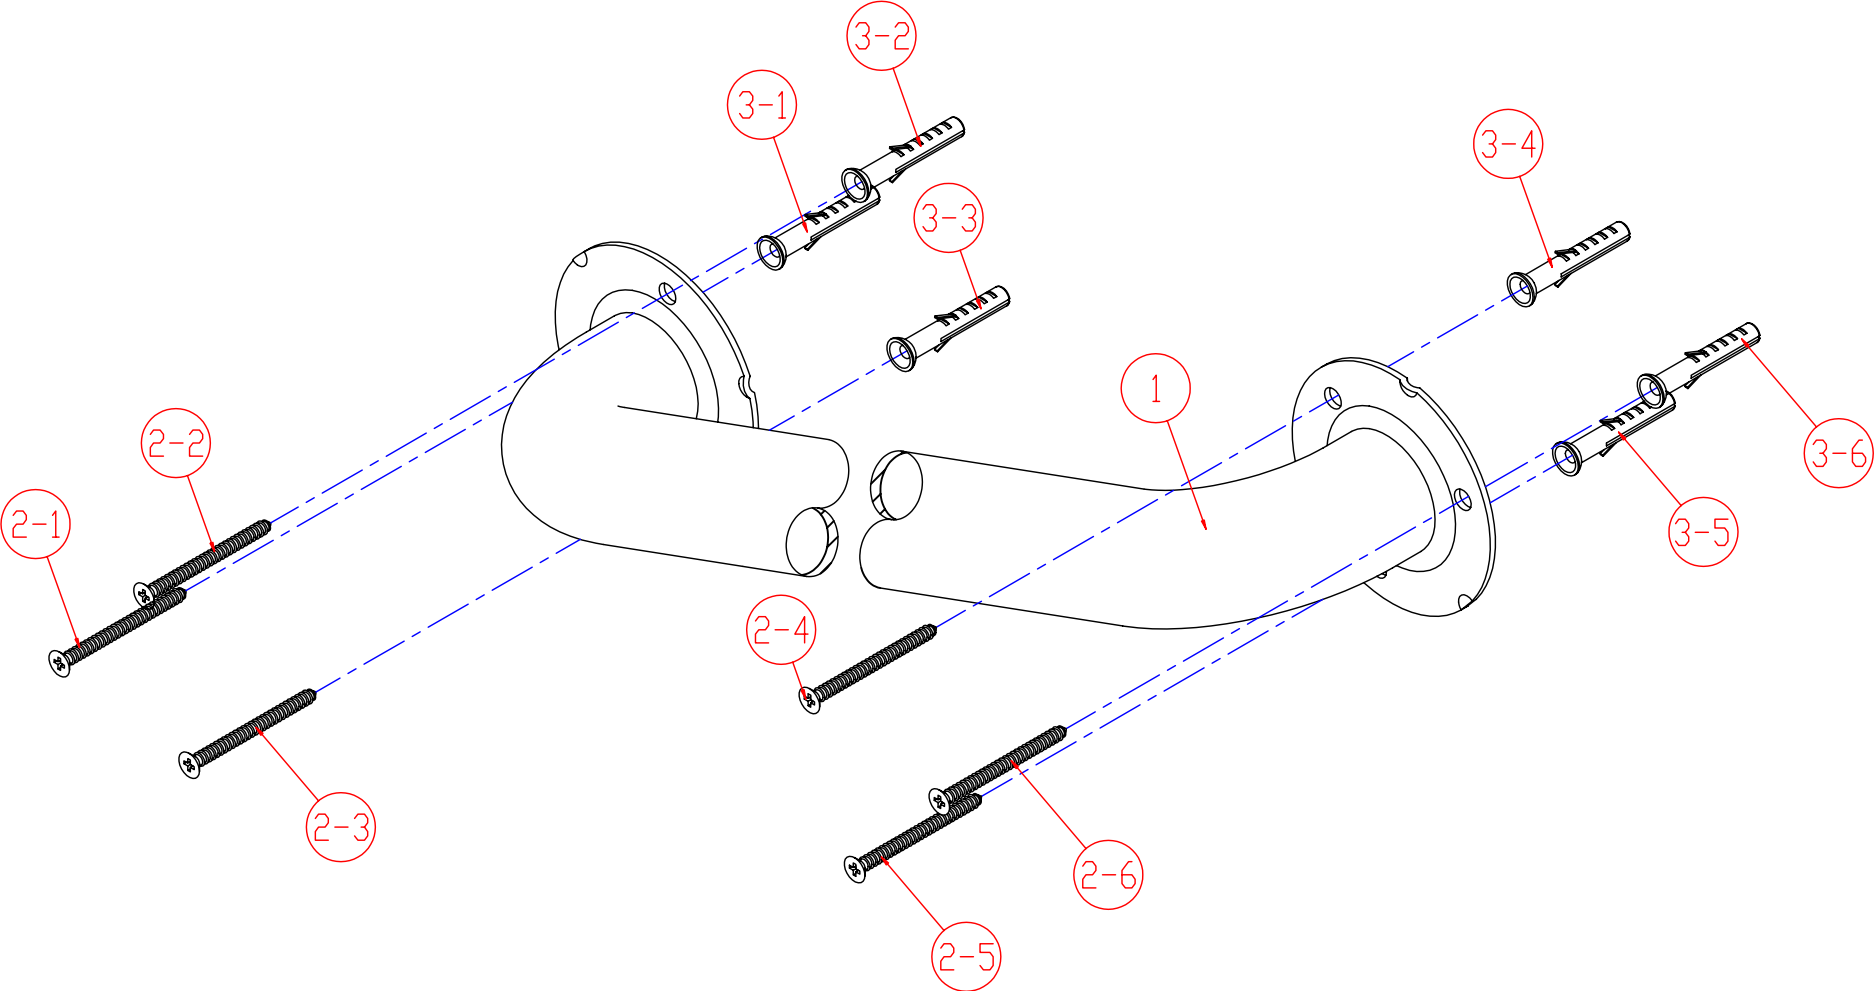

# COMMERCIAL GRADE GRAB BAR

MODEL	DESCRIPTION	FINISH
GB1224ES	24" Grab Bar Exposed Screws without Flange Cover, Finish Bar	Satinless Steel