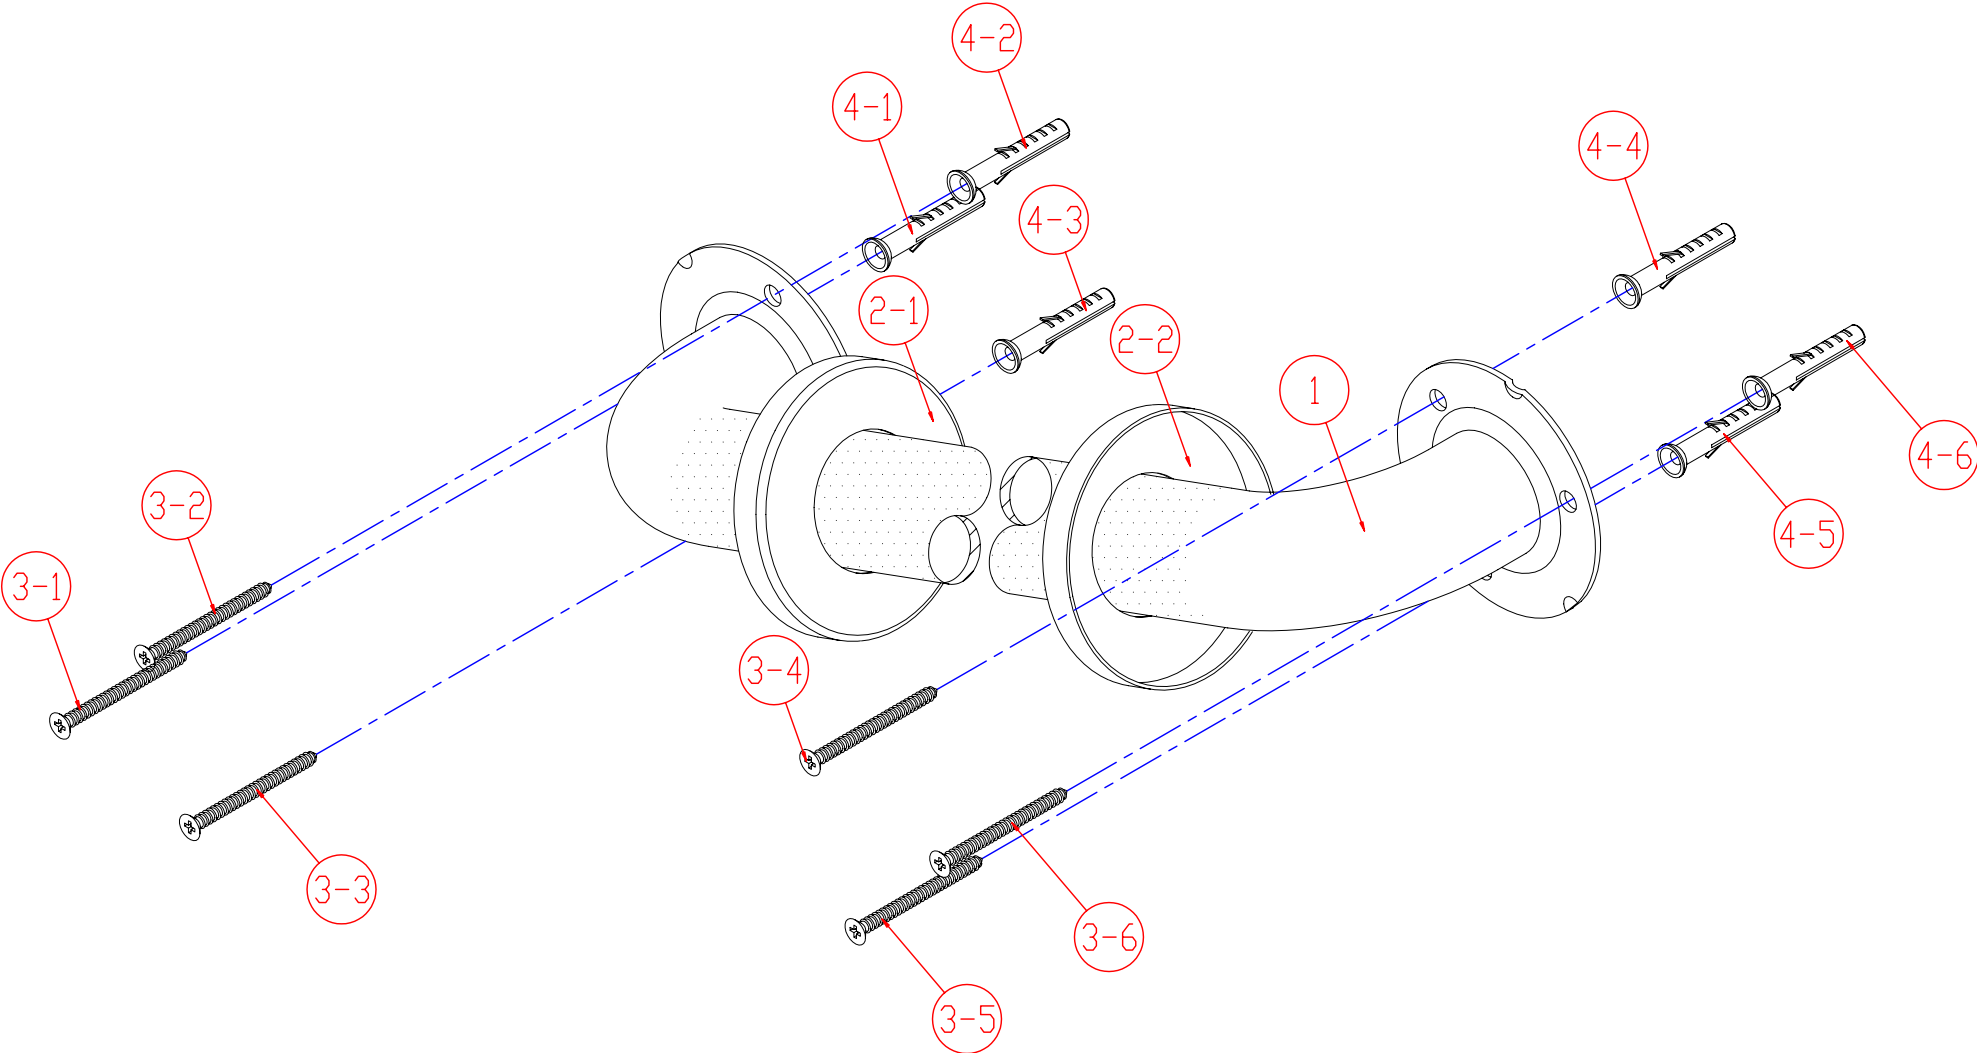

COMMERCIAL GRADE GRAB BAR

MODEL	DESCRIPTION	FINISH
GB1224CT	24" Grab Bar Concealed with Flange Cover, Textured Bar	Satinless Steel