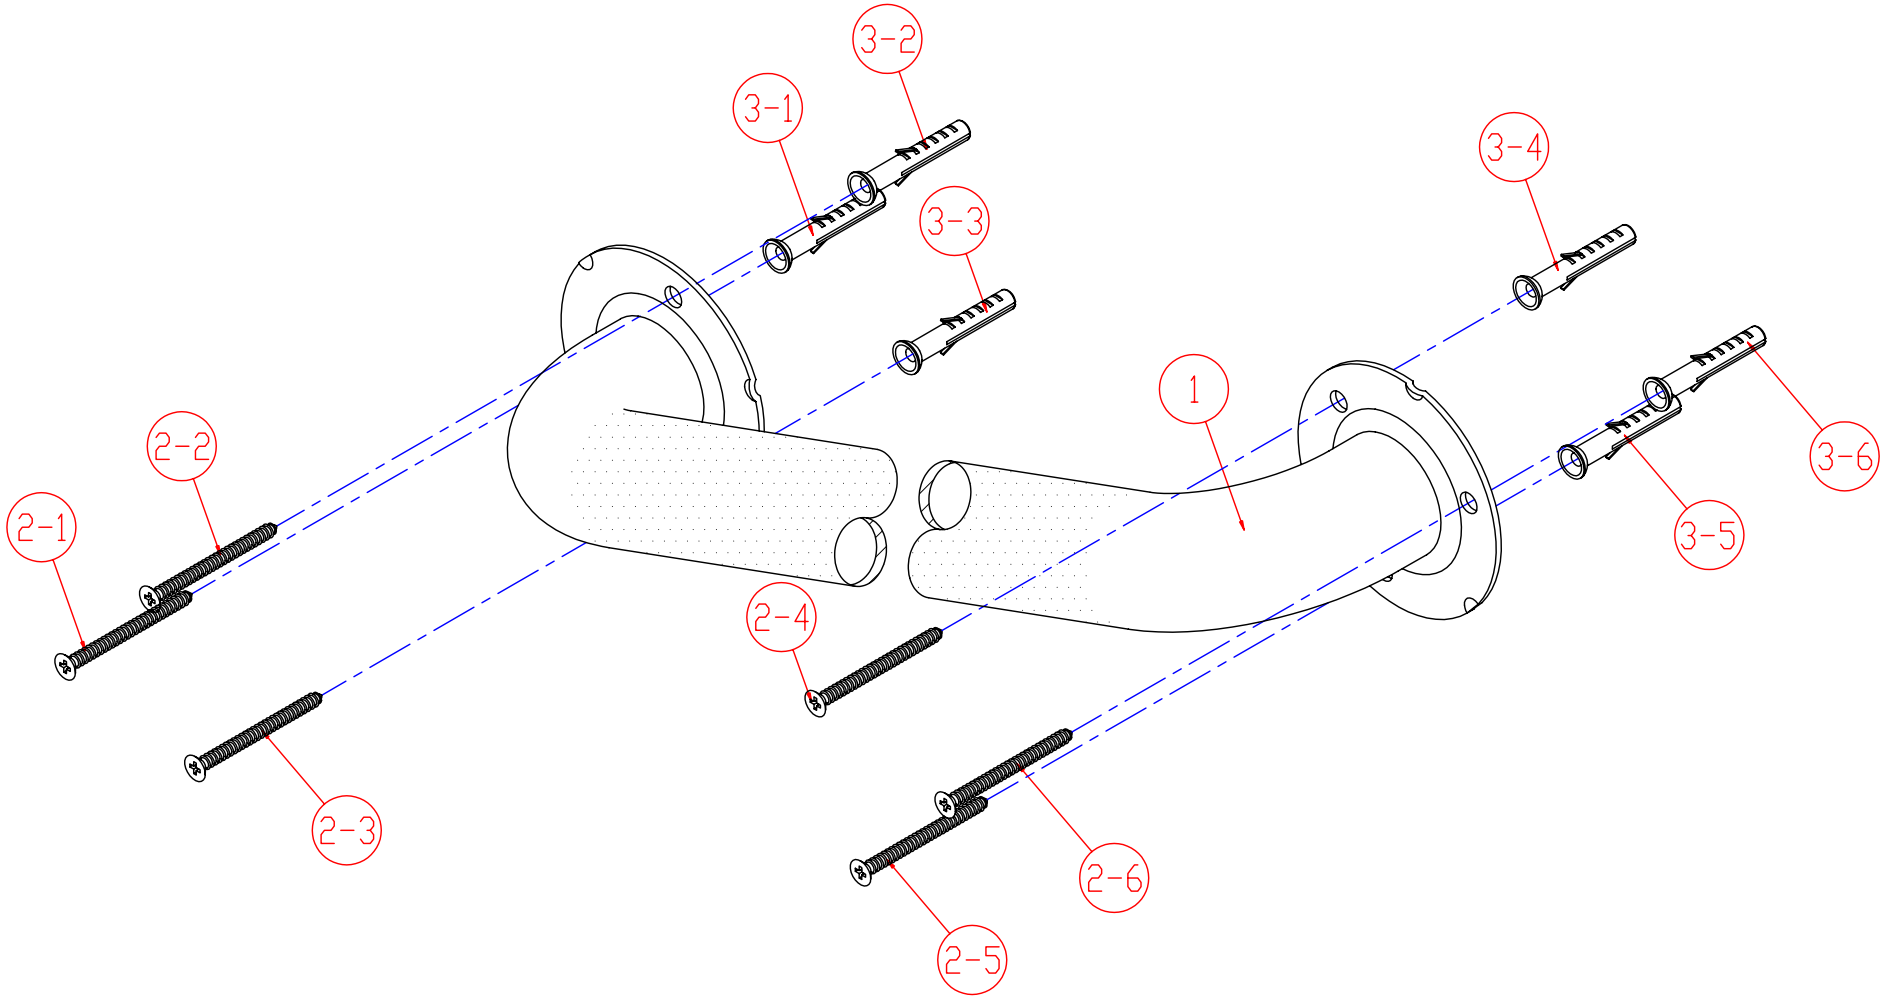

# COMMERCIAL GRADE GRAB BAR

MODEL	DESCRIPTION	FINISH
GB1218ET	18" Grab Bar Exposed Screws without Flange Cover, Textured Bar	Satinless Steel