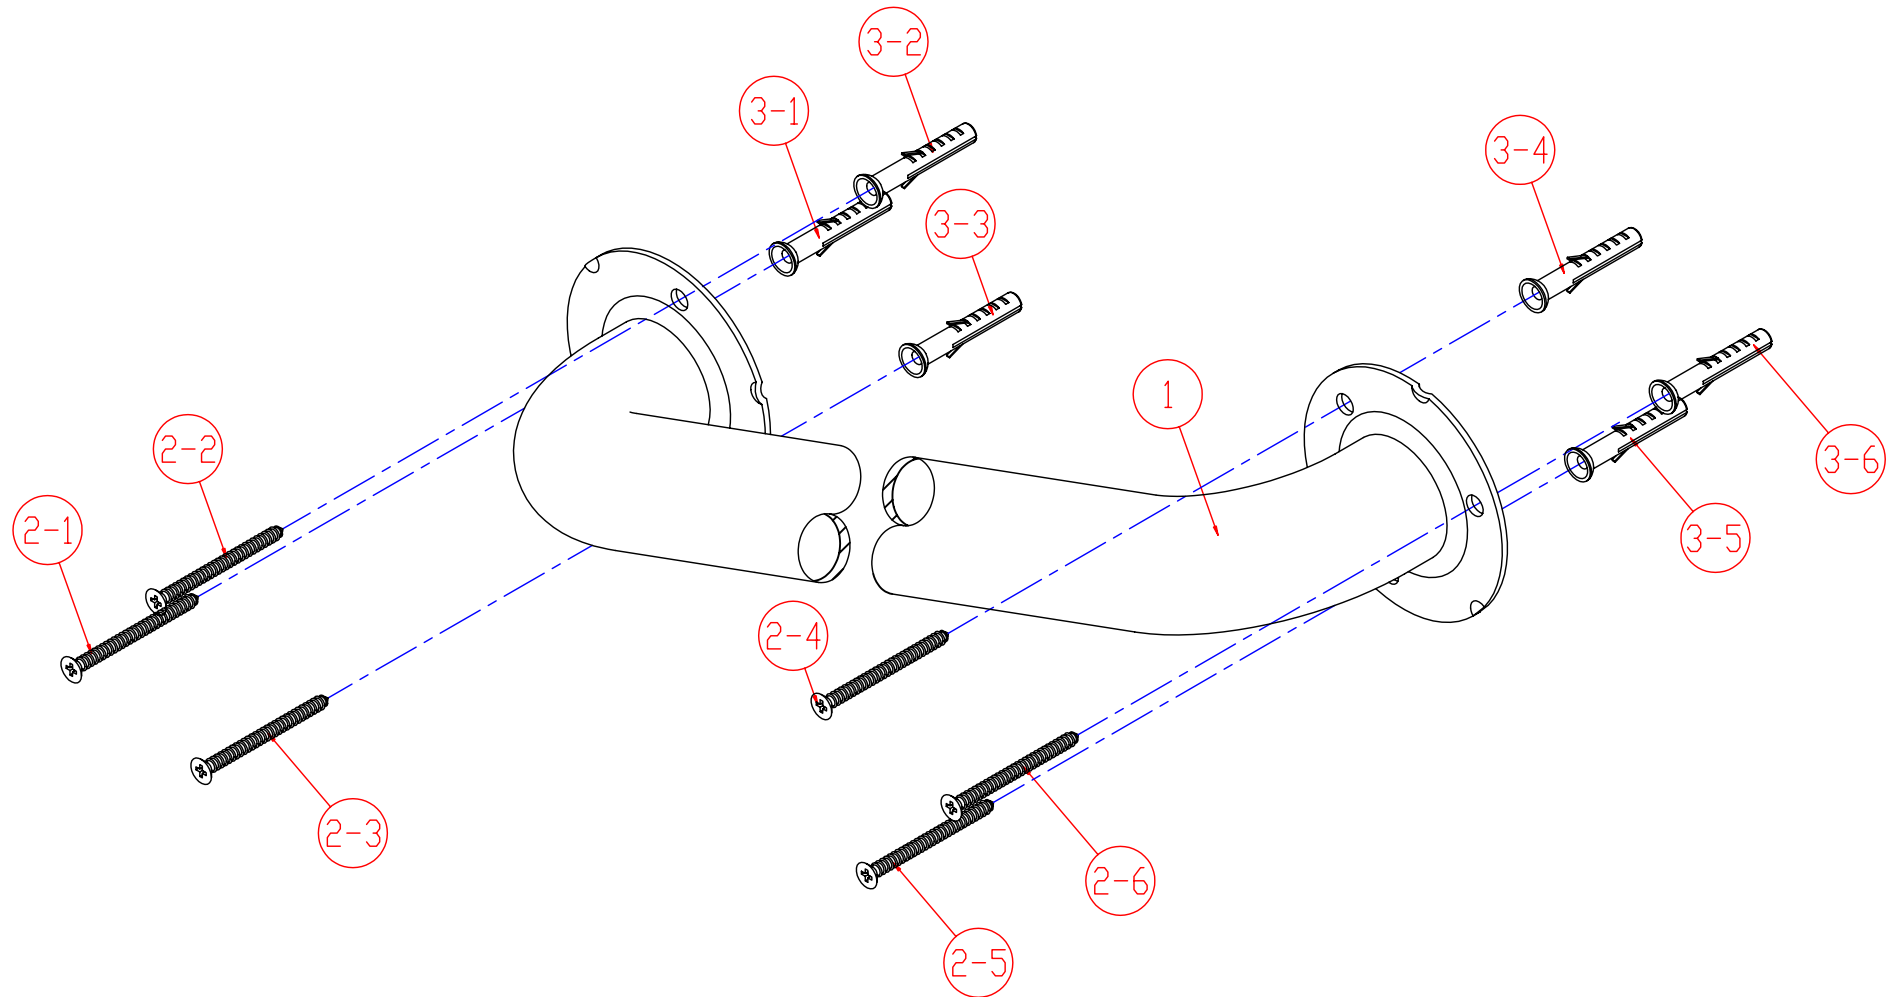

COMMERCIAL GRADE GRAB BAR

MODEL	DESCRIPTION	FINISH
GB1218ES	18" Grab Bar Exposed Screws without Flange Cover, Finish Bar	Satinless Steel