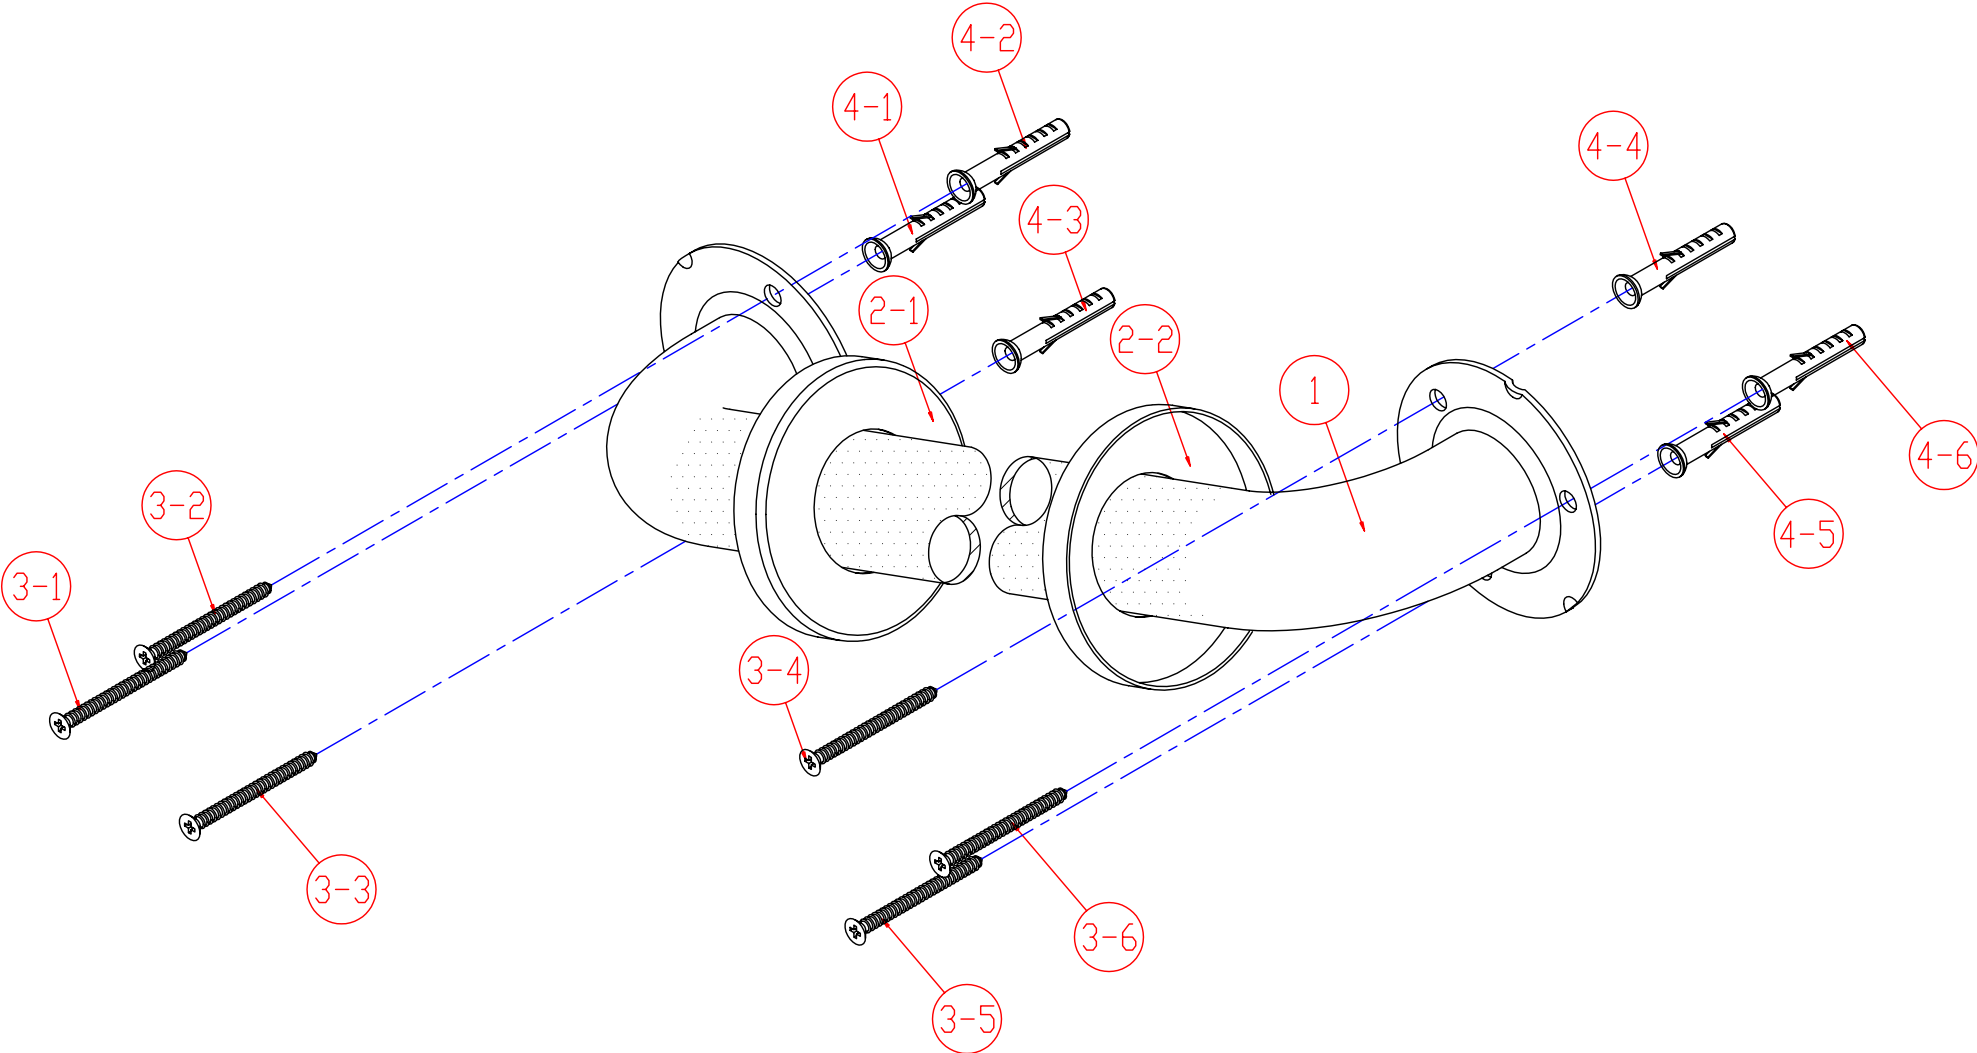

COMMERCIAL GRADE GRAB BAR

MODEL	DESCRIPTION	FINISH
GB1218CT	18" Grab Bar Concealed with Flange Cover, Textured Bar	Satinless Steel