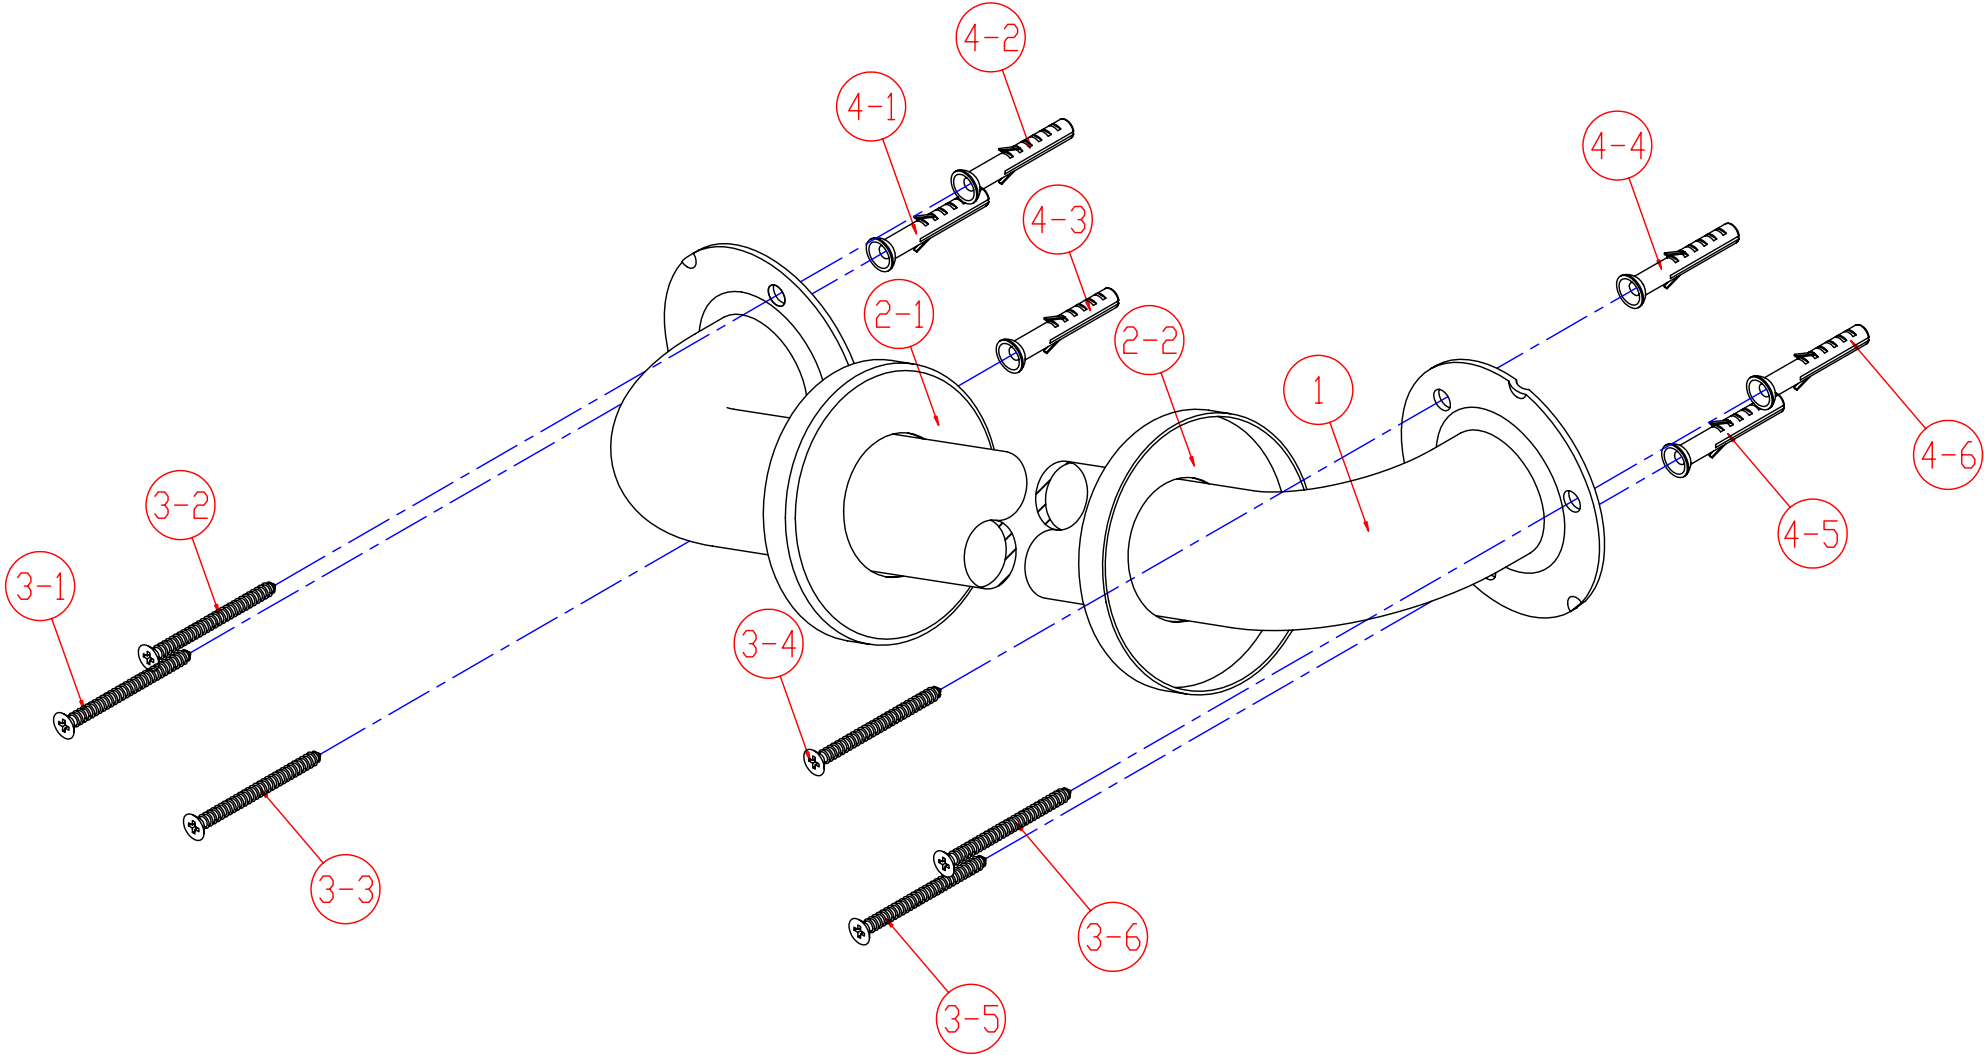

COMMERCIAL GRADE GRAB BAR

MODEL	DESCRIPTION	FINISH
GB1218CS	18" Grab Bar Concealed with Flange Cover, Finish Bar	Satinless Steel