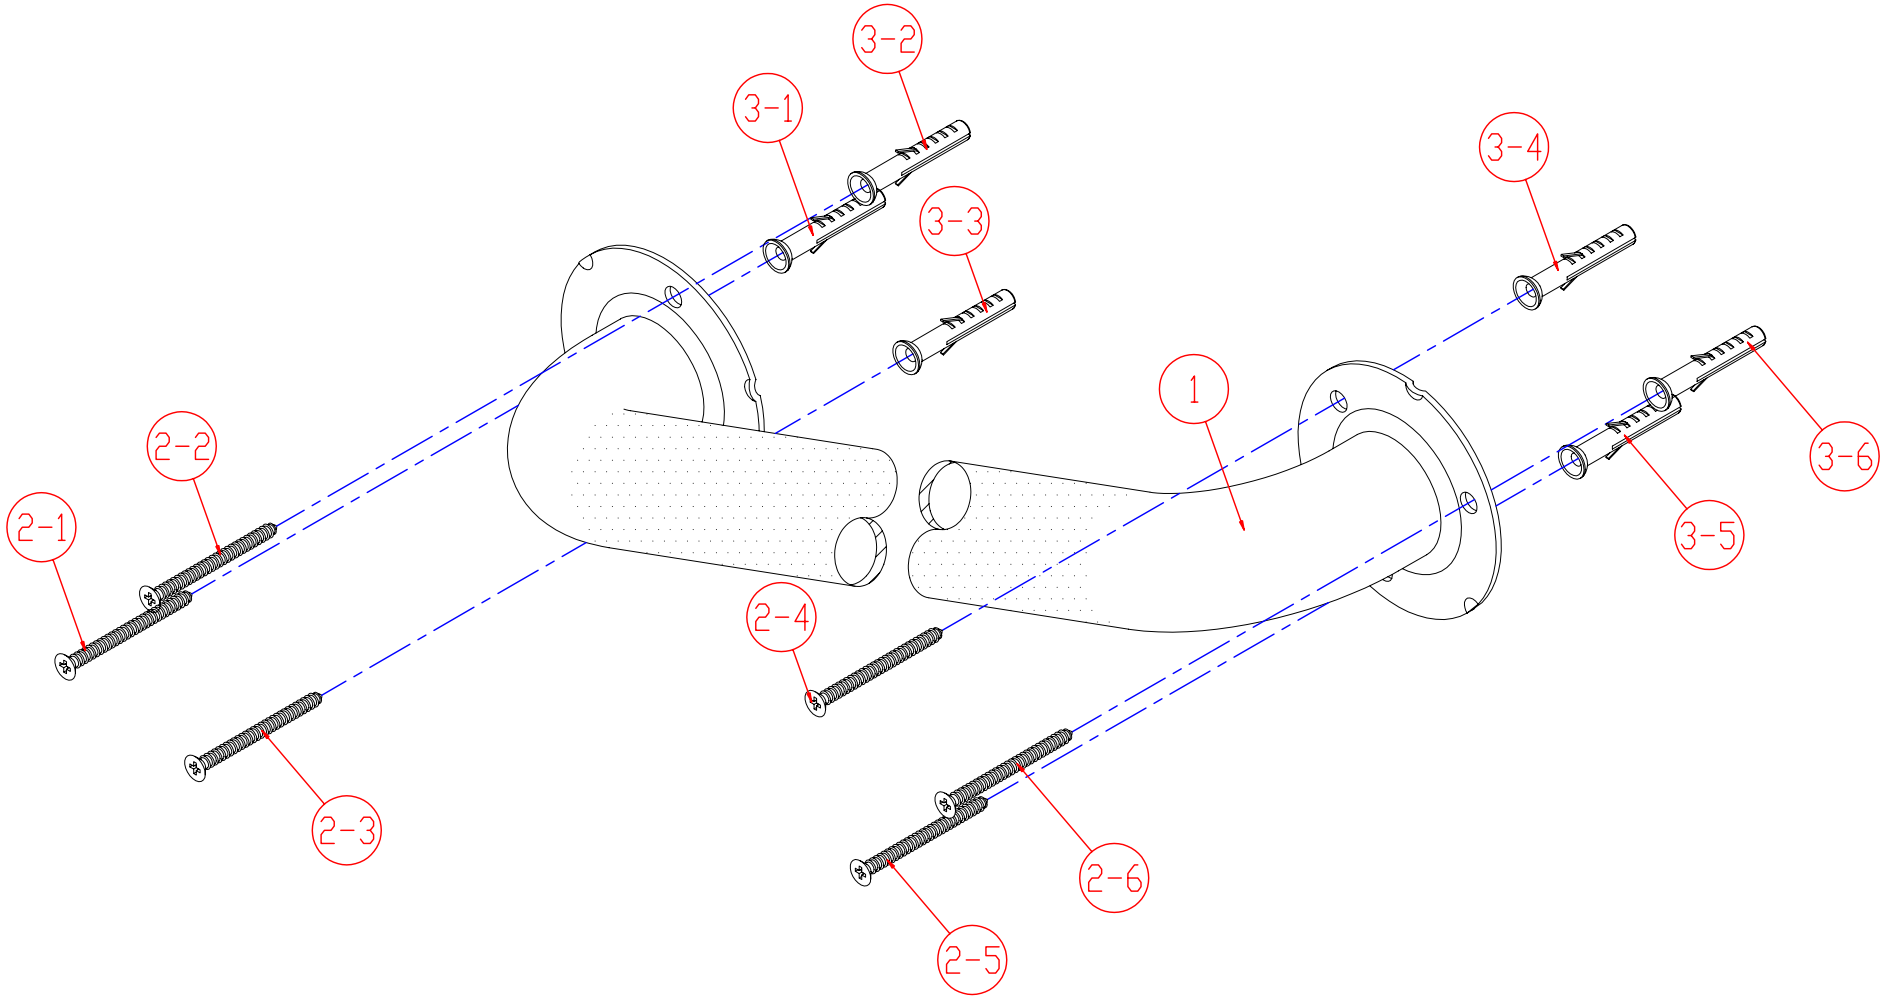

COMMERCIAL GRADE GRAB BAR

MODEL	DESCRIPTION	FINISH
GB1216ET	16" Grab Bar Exposed Screws without Flange Cover, Textured Bar	Satinless Steel