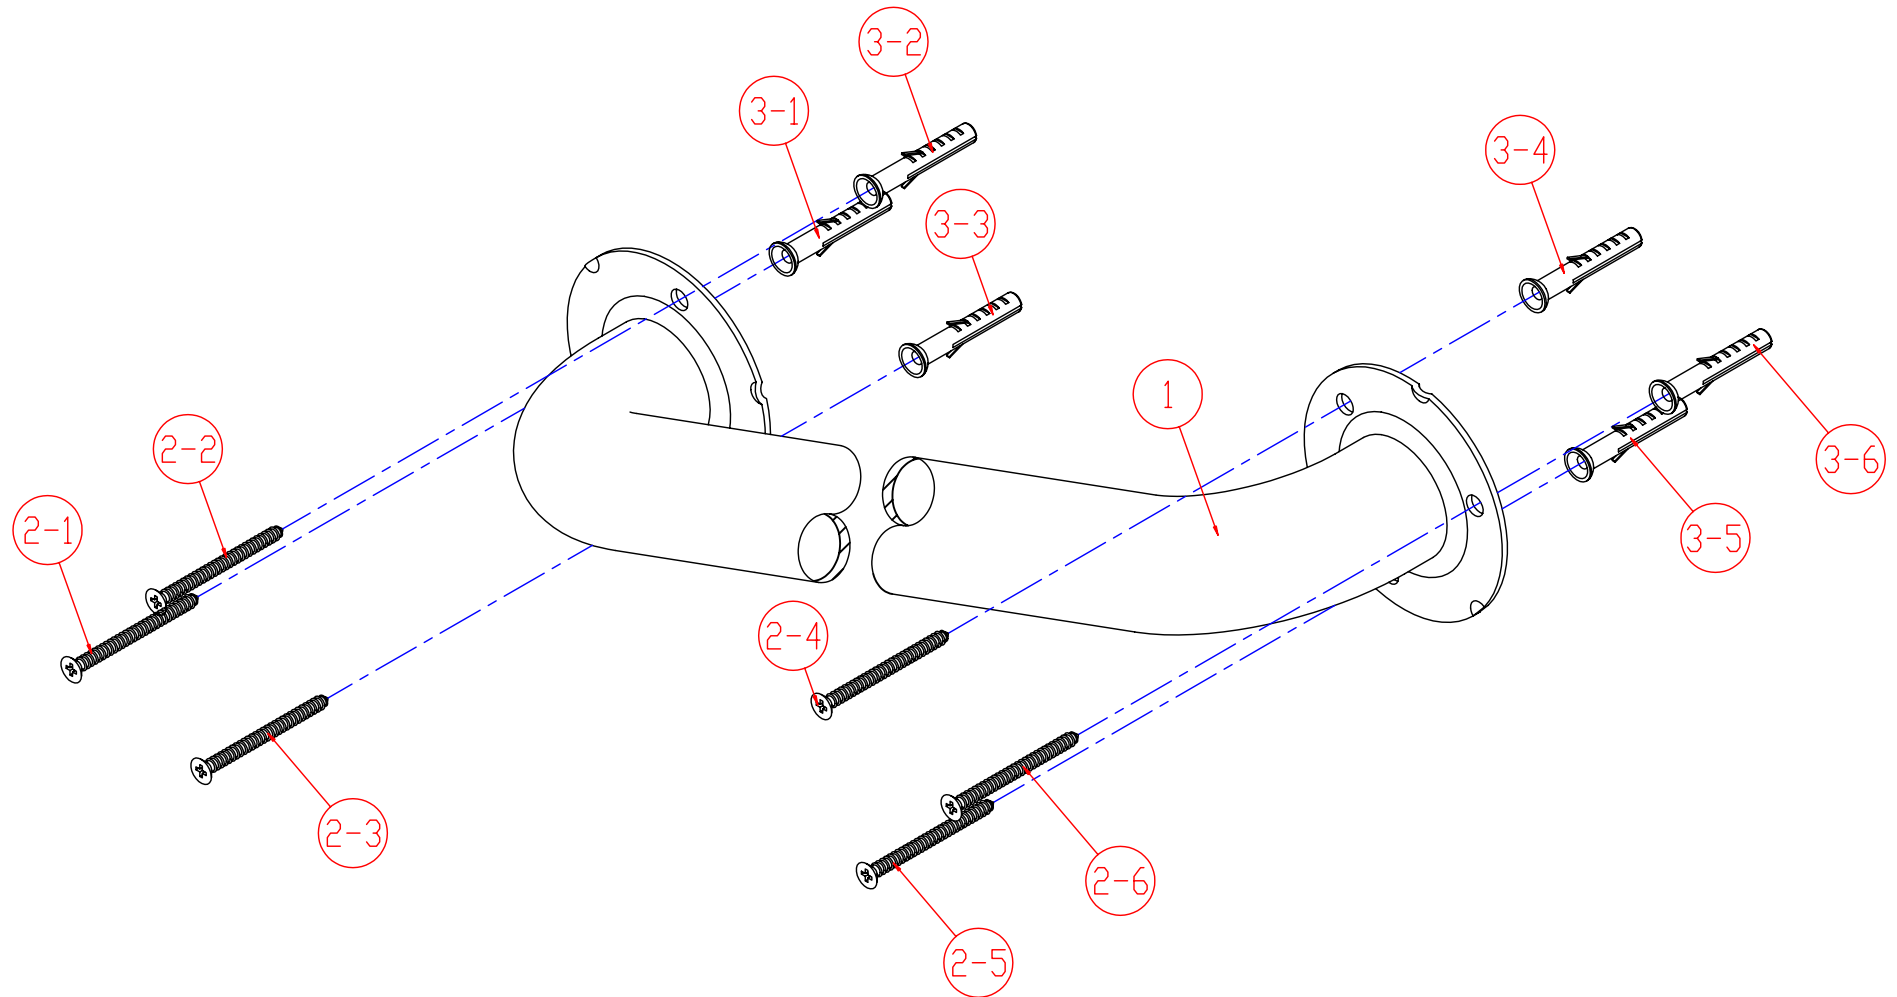

COMMERCIAL GRADE GRAB BAR

MODEL	DESCRIPTION	FINISH
GB1216ES	16" Grab Bar Exposed Screws without Flange Cover, Finish Bar	Satinless Steel