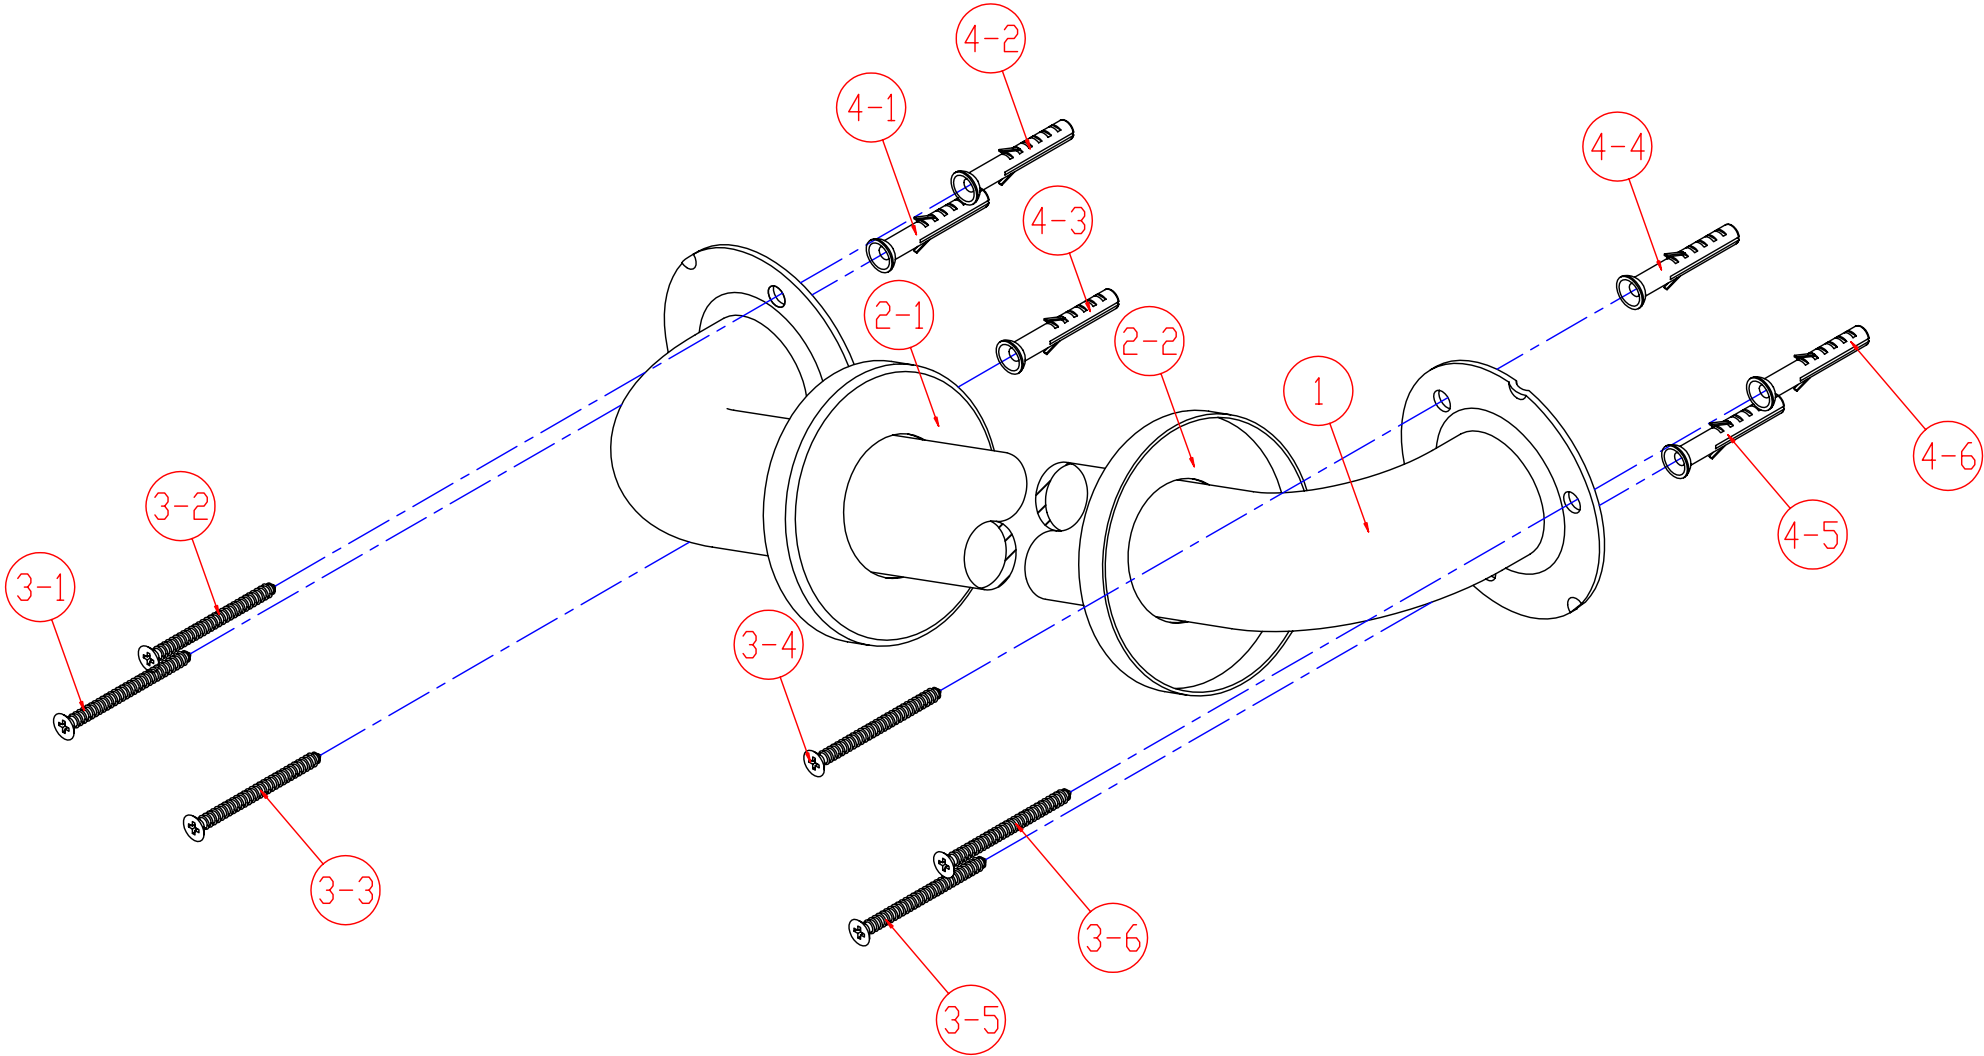

# COMMERCIAL GRADE GRAB BAR

MODEL	DESCRIPTION	FINISH
GB1216CS	16" Grab Bar Concealed with Flange Cover, Finish Bar	Satinless Steel