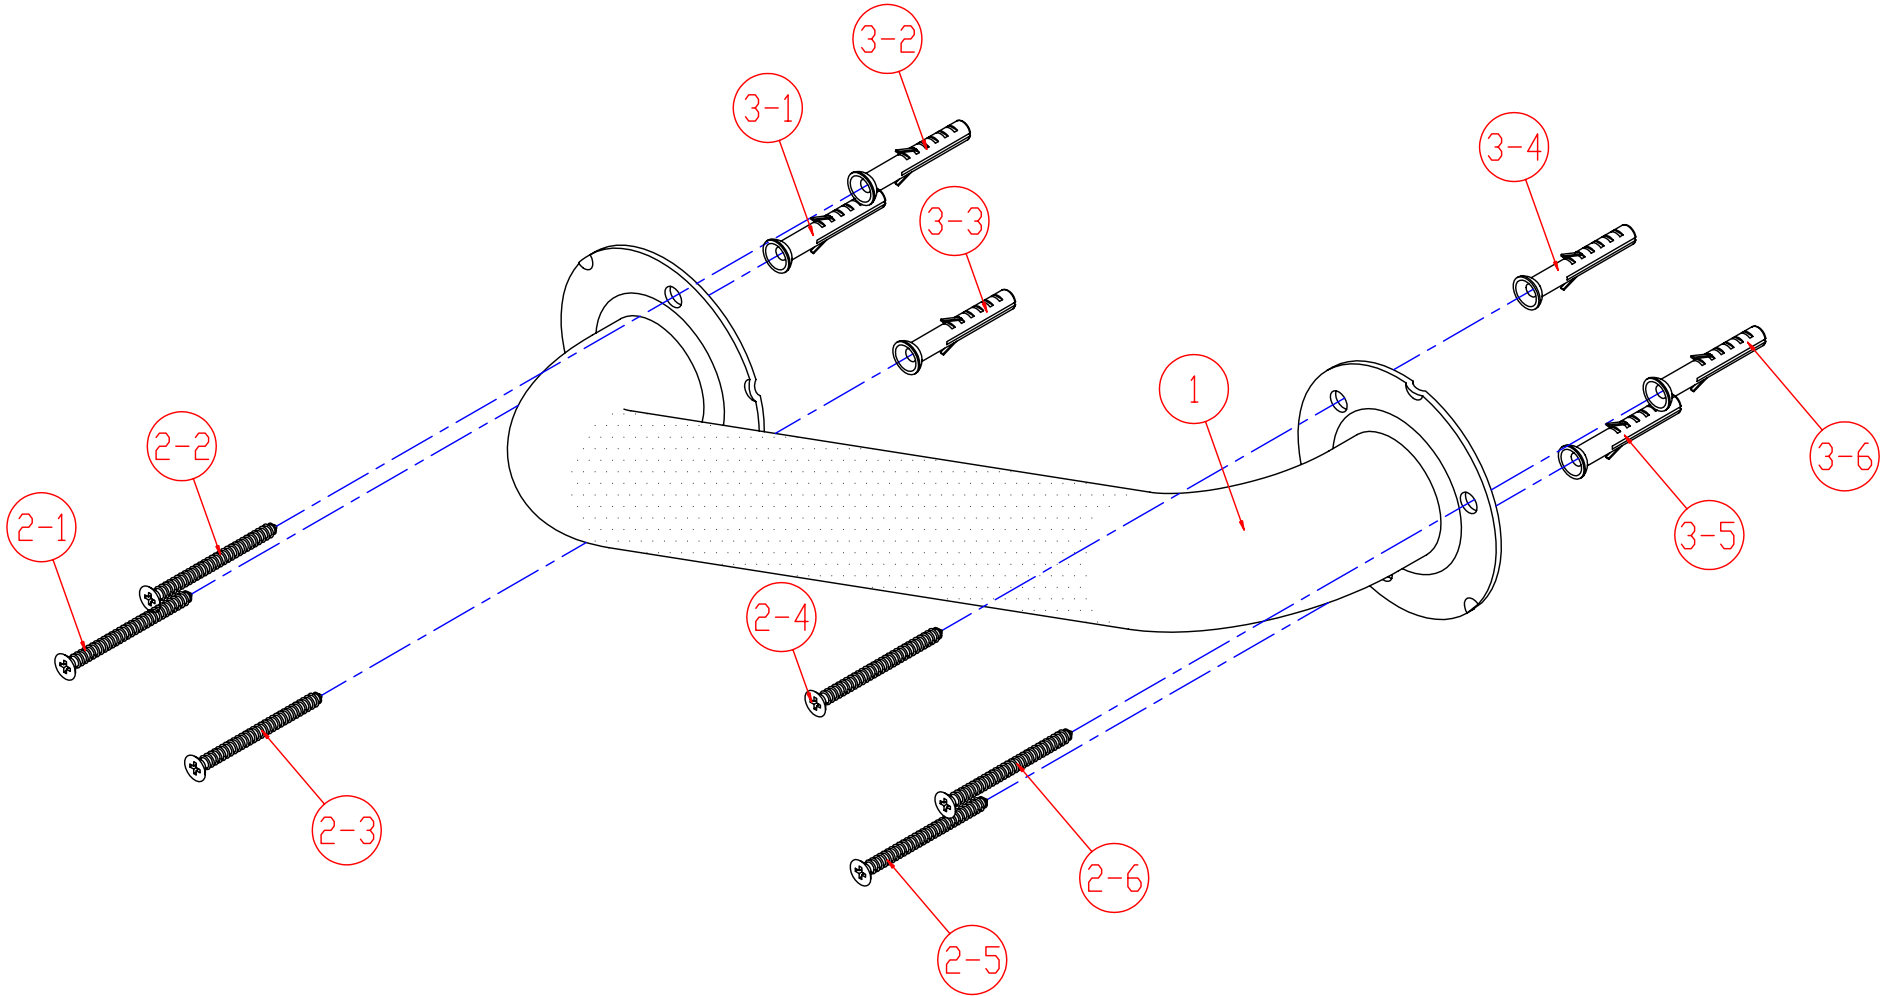

# COMMERCIAL GRADE GRAB BAR

MODEL	DESCRIPTION	FINISH
GB1212ET	12" Grab Bar Exposed Screws without Flange Cover, Textured Bar	Satinless Steel