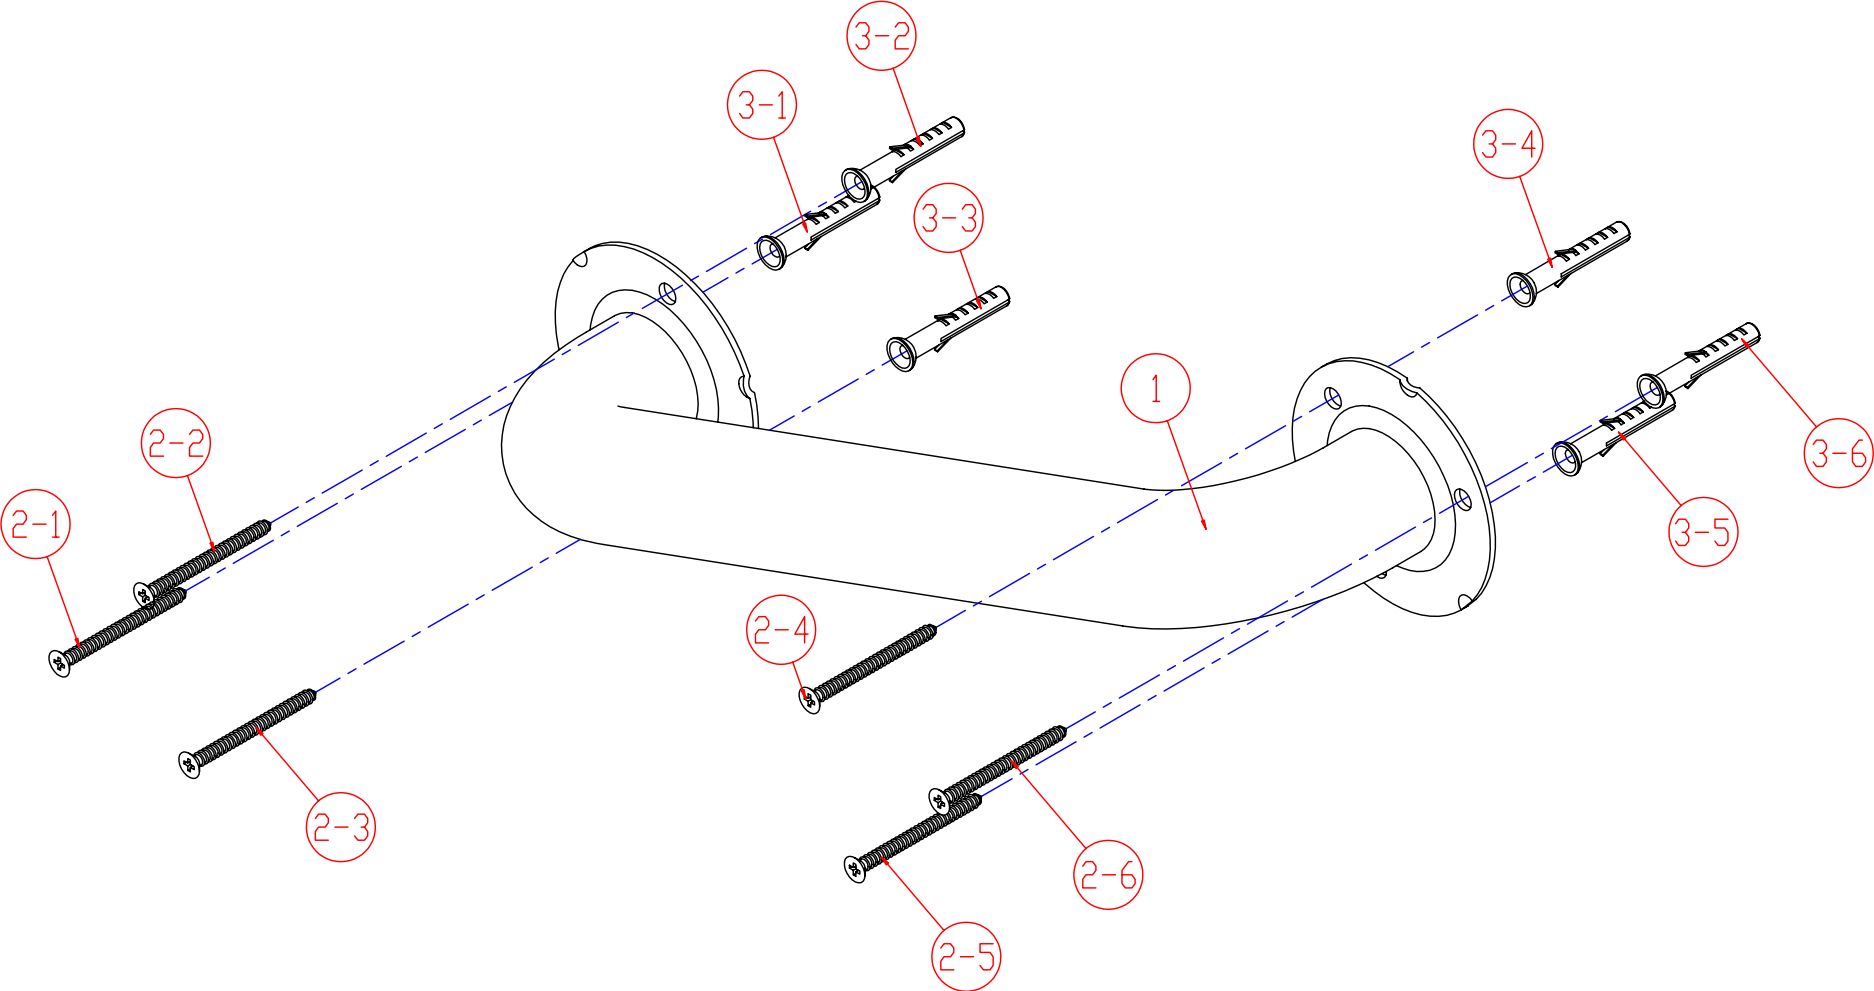

COMMERCIAL GRADE GRAB BAR

MODEL	DESCRIPTION	FINISH
GB1212ES	12" Grab Bar Exposed Screws without Flange Cover, Finish Bar	Satinless Steel