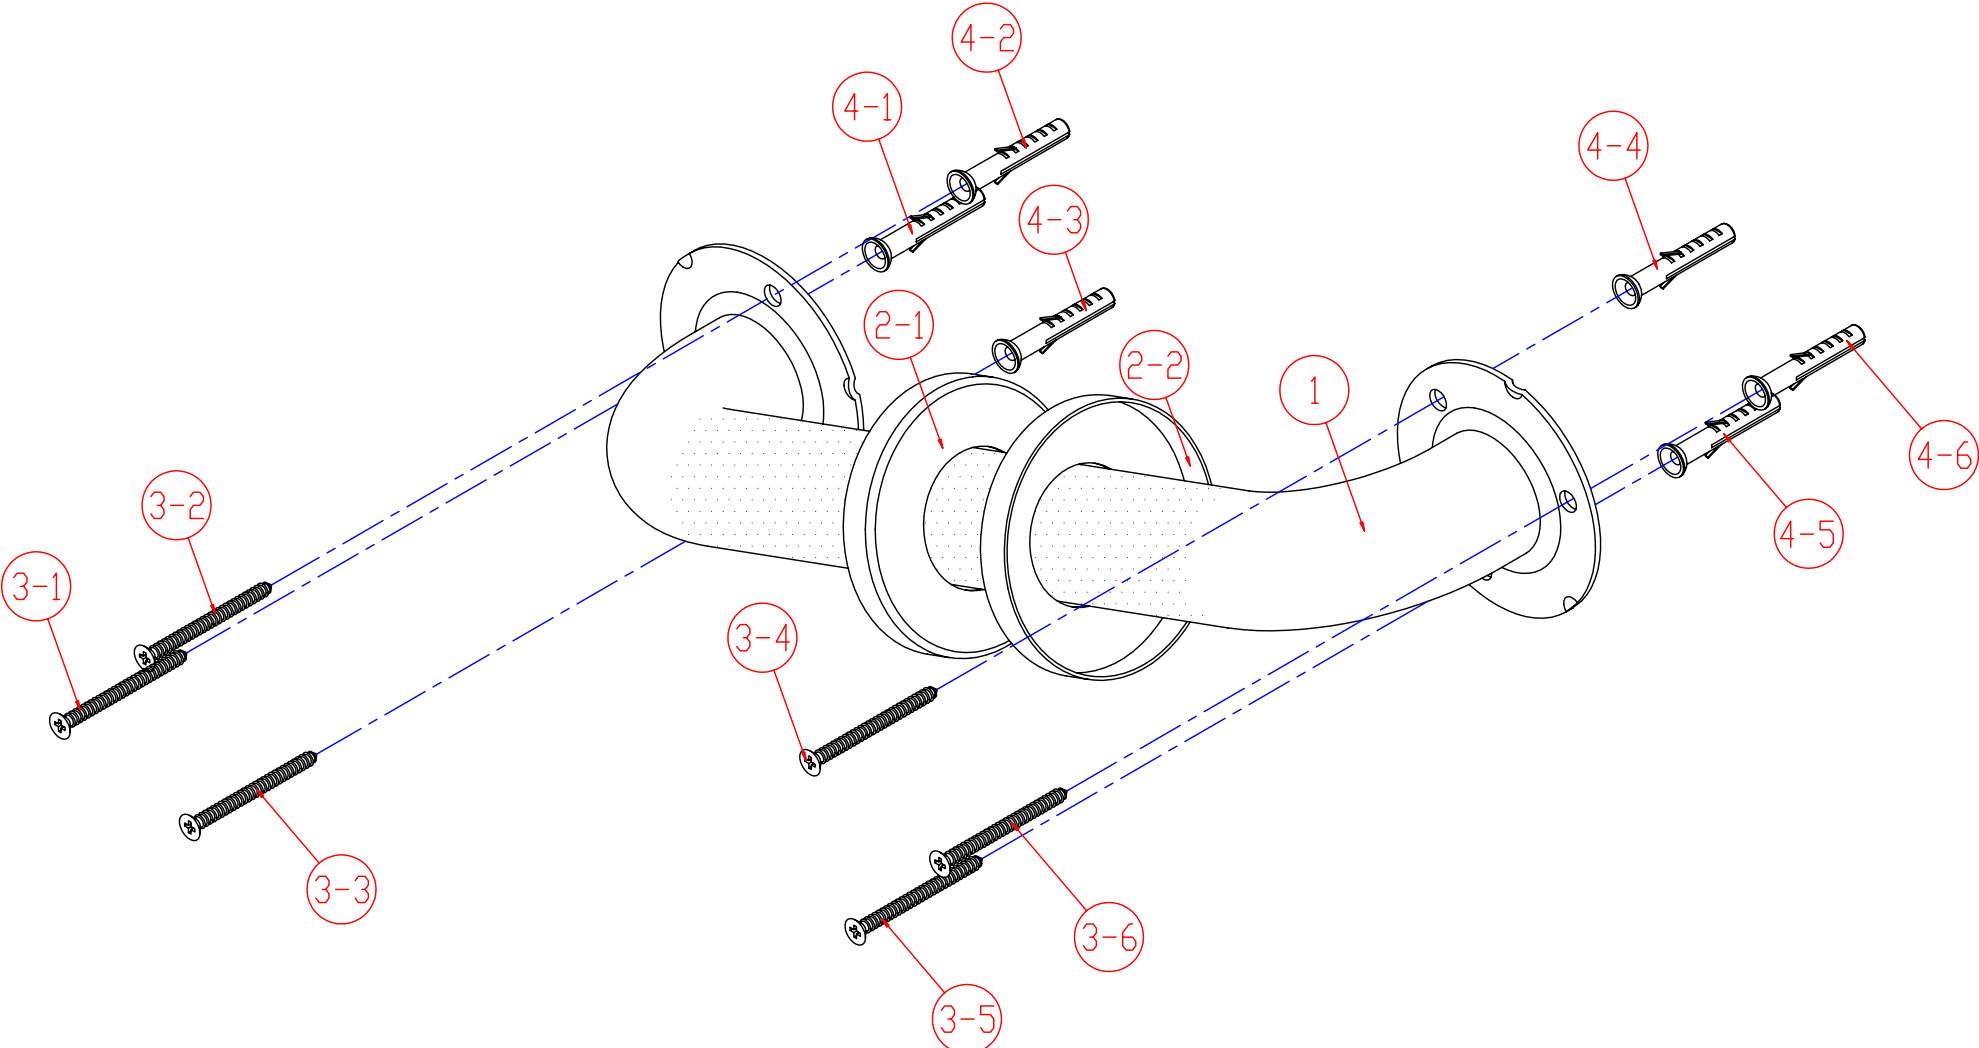

COMMERCIAL GRADE GRAB BAR

MODEL	DESCRIPTION	FINISH
GB1212CT	12" Grab Bar Concealed with Flange Cover, Textured Bar	Satinless Steel