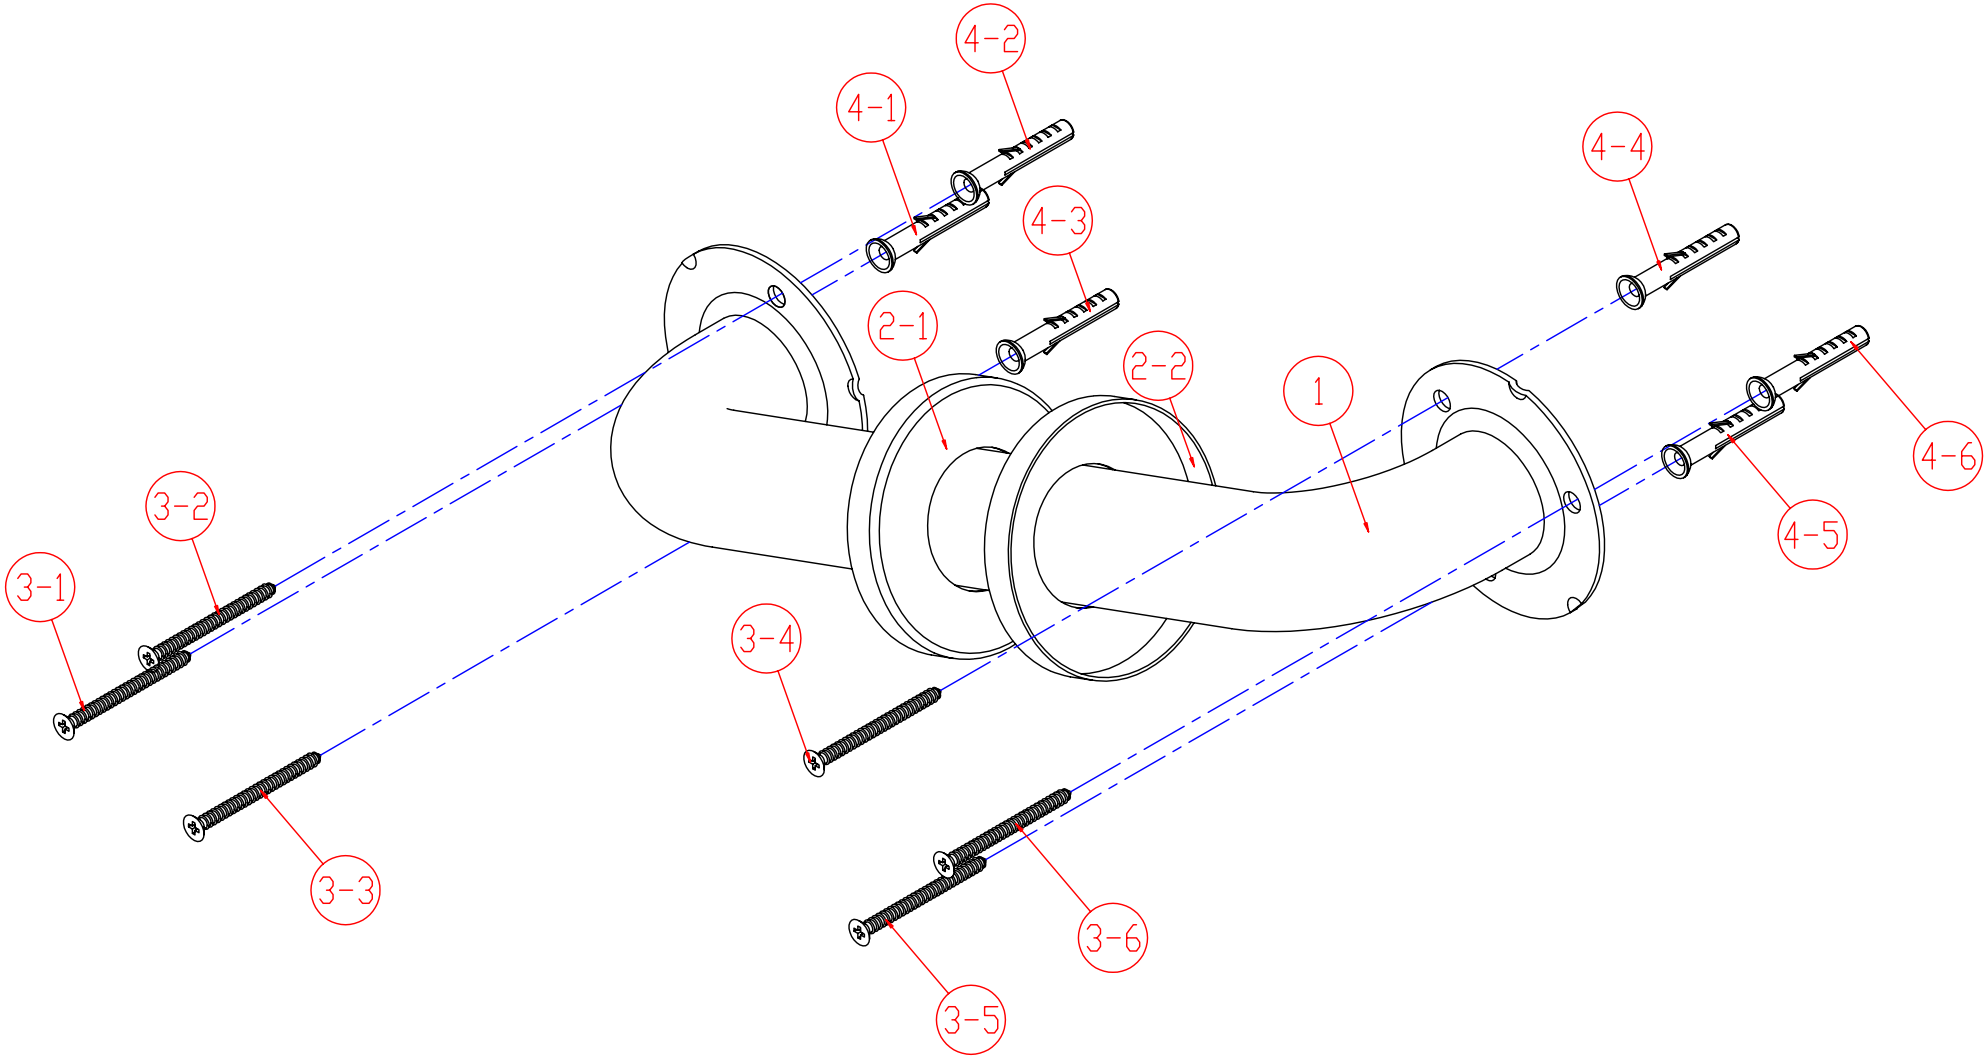

COMMERCIAL GRADE GRAB BAR

MODEL	DESCRIPTION	FINISH
GB1212CS	12" Grab Bar Concealed with Flange Cover, Finish Bar	Satinless Steel