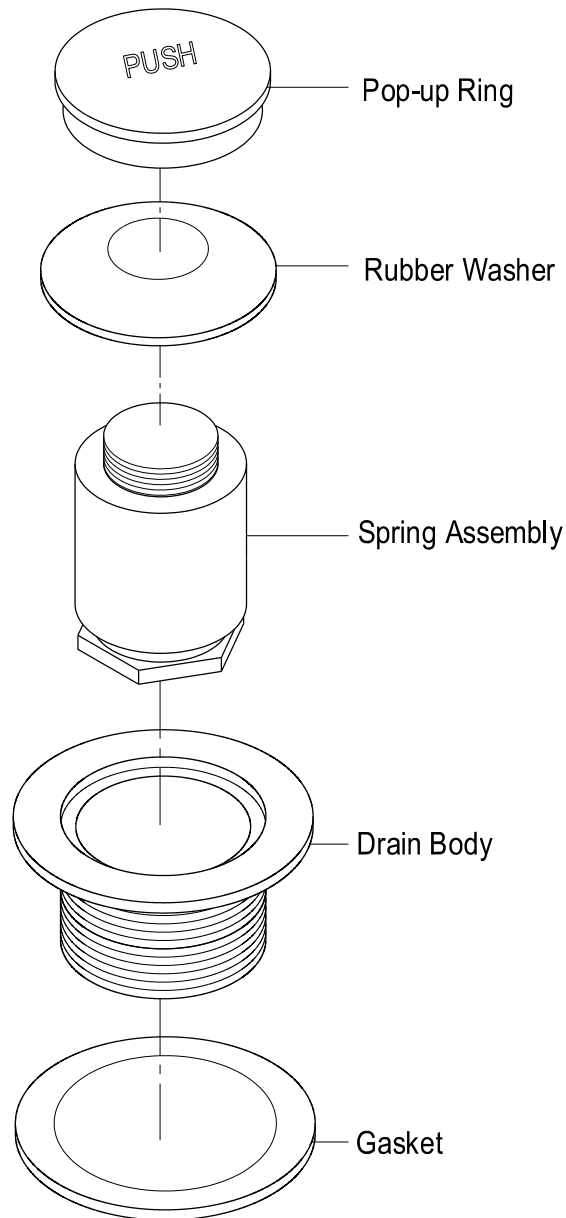

## Installation Instructions For Use With KB's Lavatory Drain

NOTE: USE TEFLON TAPE ON ALL THREADED CONNECTIONS

[www.kingstonbrass.com](http://www.kingstonbrass.com)

TOLL-FREE CUSTOMER SERVICE: 1-877-2-KBRASS