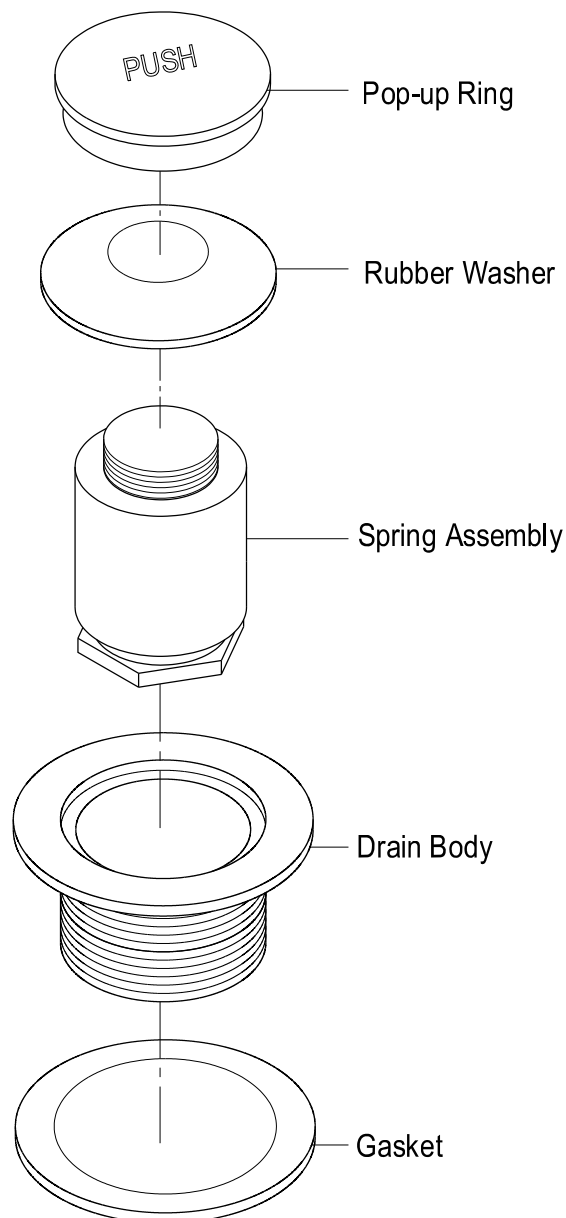

KINGSTON BRASS

THE TRADITION OF FINE BRASS

Installation Instructions For Use With KB's Lavatory Drain

NOTE: USE TEFLON TAPE ON ALL THREADED CONNECTIONS

www.kingstonbrass.com

TOLL-FREE CUSTOMER SERVICE: 1-877-2-KBRASS