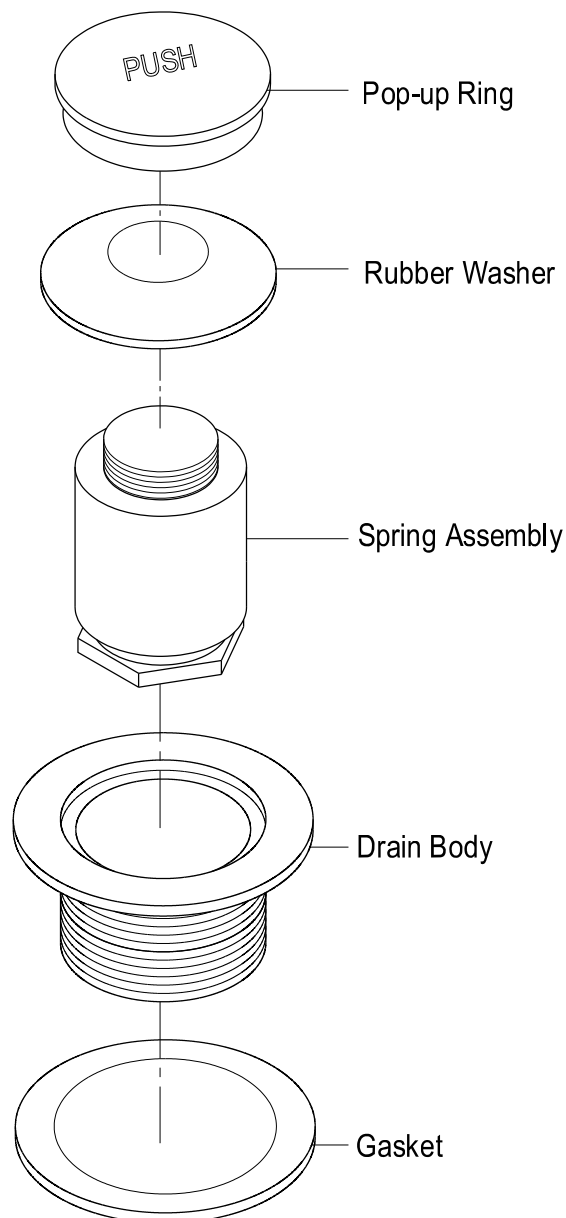

## Installation Instructions For Use With KB's Lavatory Drain

NOTE: USE TEFLON TAPE ON ALL THREADED CONNECTIONS

[www.kingstonbrass.com](http://www.kingstonbrass.com)

TOLL-FREE CUSTOMER SERVICE: 1-877-2-KBRASS