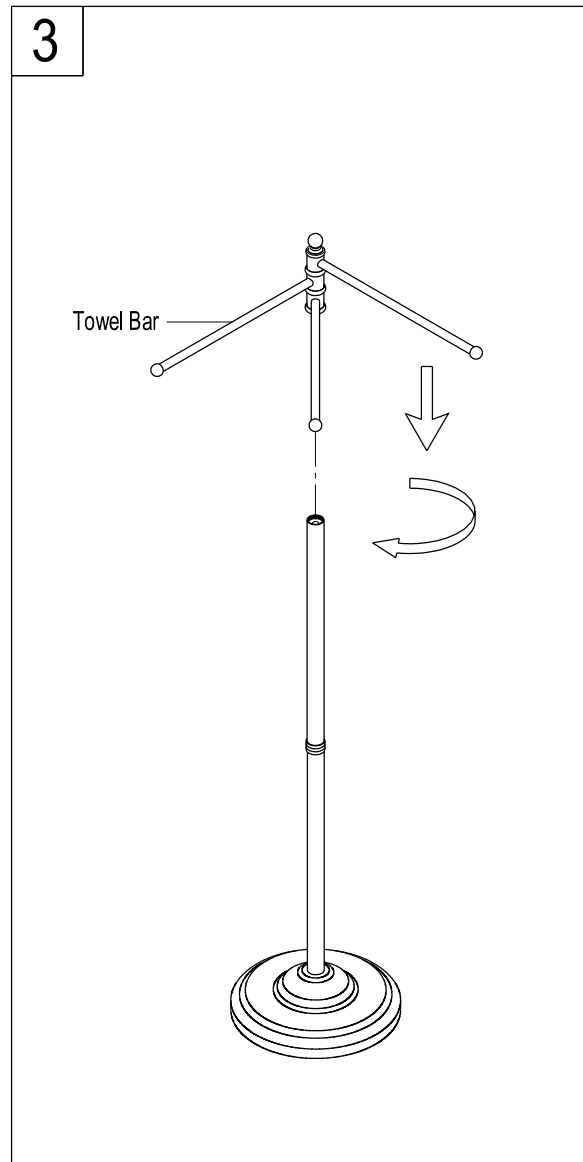

KINGSTON BRASS

THE TRADITION OF FINE BRASS

www.kingstonbrass.com

TOLL-FREE CUSTOMER SERVICE: 1-877-2-KBRASS

TECHNICAL SUPPORT E-mail: service@kingstonbrass.com

12775 Reservoir Street, Chino, CA91710

Installation Instructions For Use With KB's Pedestal Towel Bar

INSTALLATION INSTRUCTIONS

1. Place base on a flat level surface and thread lower rod onto base in a clockwise direction. (lower rod has female threads on both ends)

2. Thread upper rod onto lower rod, the end that has the decorative ring should be facing down.

3. Install towel bar assembly onto rod by threading assembly in a clockwise direction