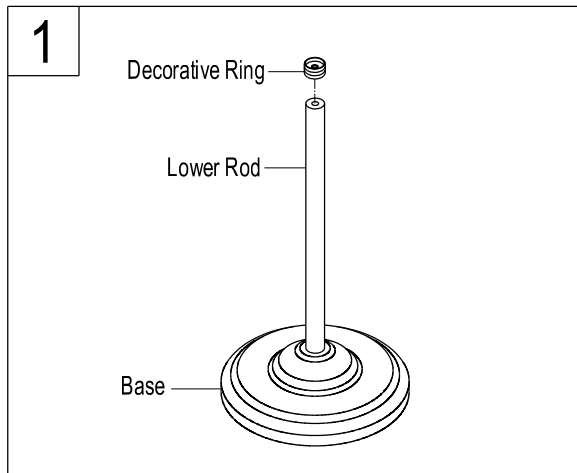

INSTALLATION INSTRUCTIONS

1. Place base on a flat level surface and thread lower rod onto base in a clockwise direction. (lower rod has female threads on both ends)

2. Thread upper rod onto lower rod, the end that has the decorative ring should be facing down.

3. Install towel bar assembly onto rod by threading assembly in a clockwise direction