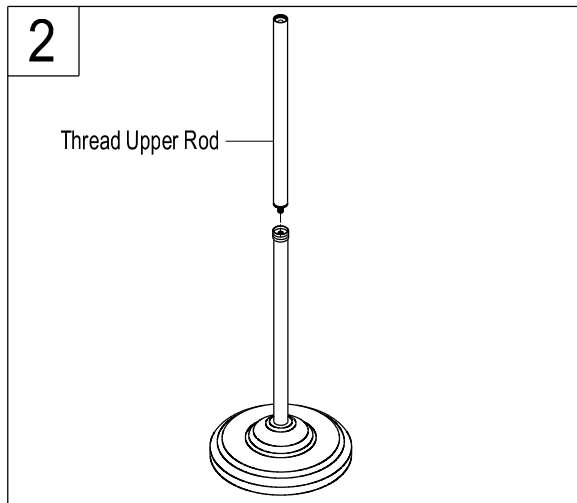

INSTALLATION INSTRUCTIONS

1. Place base on a flat level surface and thread lower rod onto base in a clockwise direction. (lower rod has female threads on both ends)

2. Thread upper rod onto lower rod, the end that has the decorative ring should be facing down.

3. Install towel bar assembly onto rod by threading assembly in a clockwise direction