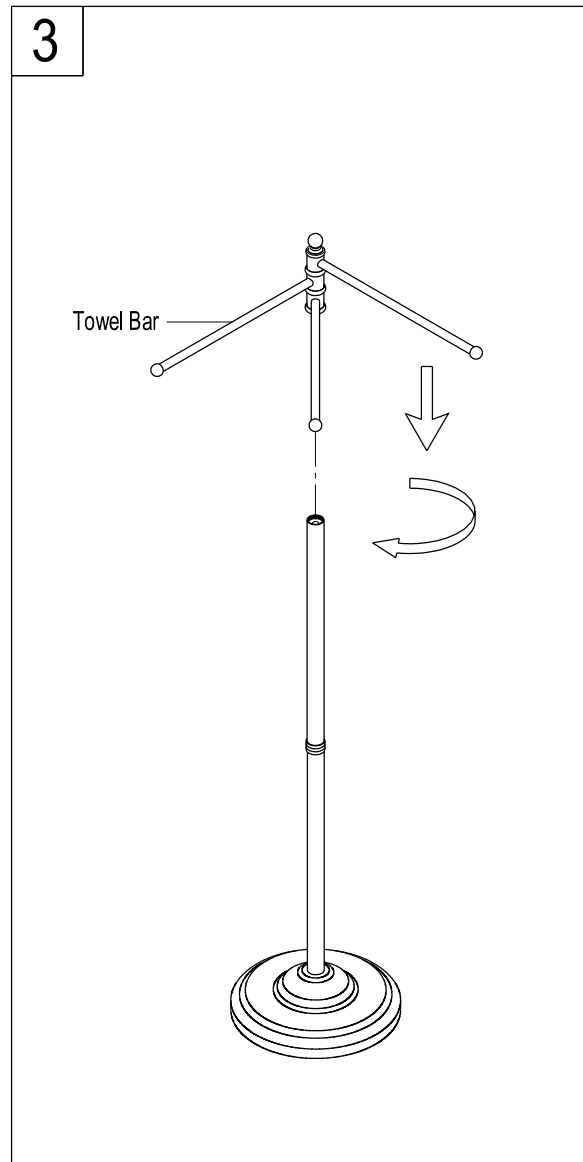

## Installation Instructions For Use With KB's Pedestal Towel Bar

### INSTALLATION INSTRUCTIONS

1. Place base on a flat level surface and thread lower rod onto base in a clockwise direction. (lower rod has female threads on both ends)

2. Thread upper rod onto lower rod, the end that has the decorative ring should be facing down.

3. Install towel bar assembly onto rod by threading assembly in a clockwise direction