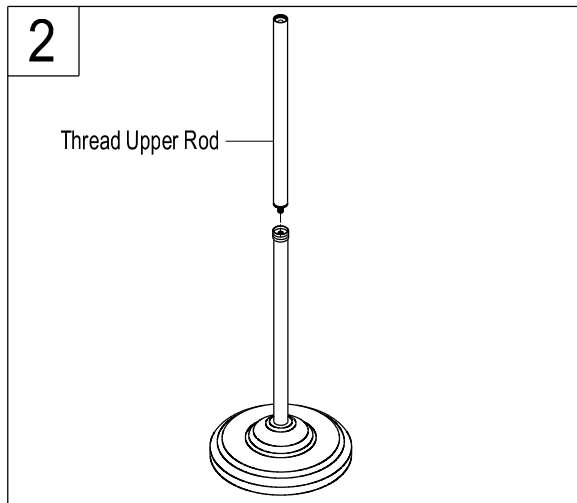

### INSTALLATION INSTRUCTIONS

1. Place base on a flat level surface and thread lower rod onto base in a clockwise direction. (lower rod has female threads on both ends)

2. Thread upper rod onto lower rod, the end that has the decorative ring should be facing down.

3. Install towel bar assembly onto rod by threading assembly in a clockwise direction