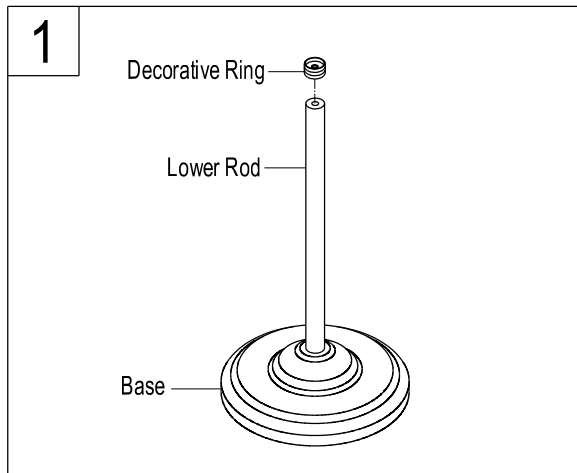

### INSTALLATION INSTRUCTIONS

1. Place base on a flat level surface and thread lower rod onto base in a clockwise direction. (lower rod has female threads on both ends)

2. Thread upper rod onto lower rod, the end that has the decorative ring should be facing down.

3. Install towel bar assembly onto rod by threading assembly in a clockwise direction