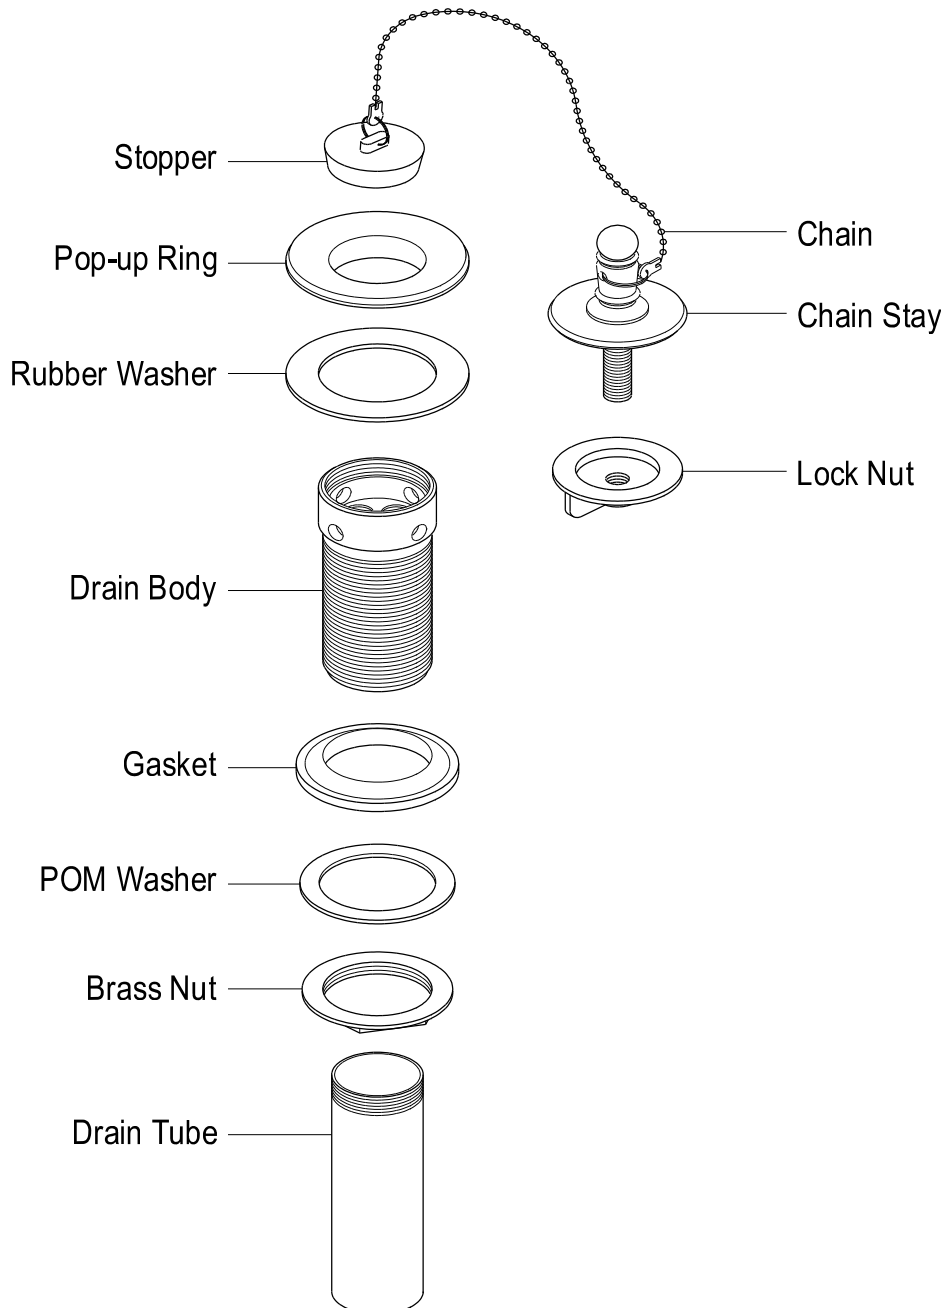

KINGSTON BRASS

THE TRADITION OF FINE BRASS

Installation Instructions For Use With KB's Lavatory Drain

NOTE: USE TEFLON TAPE ON ALL THREADED CONNECTIONS

www.kingstonbrass.com

TOLL-FREE CUSTOMER SERVICE: 1-877-2-KBRASS