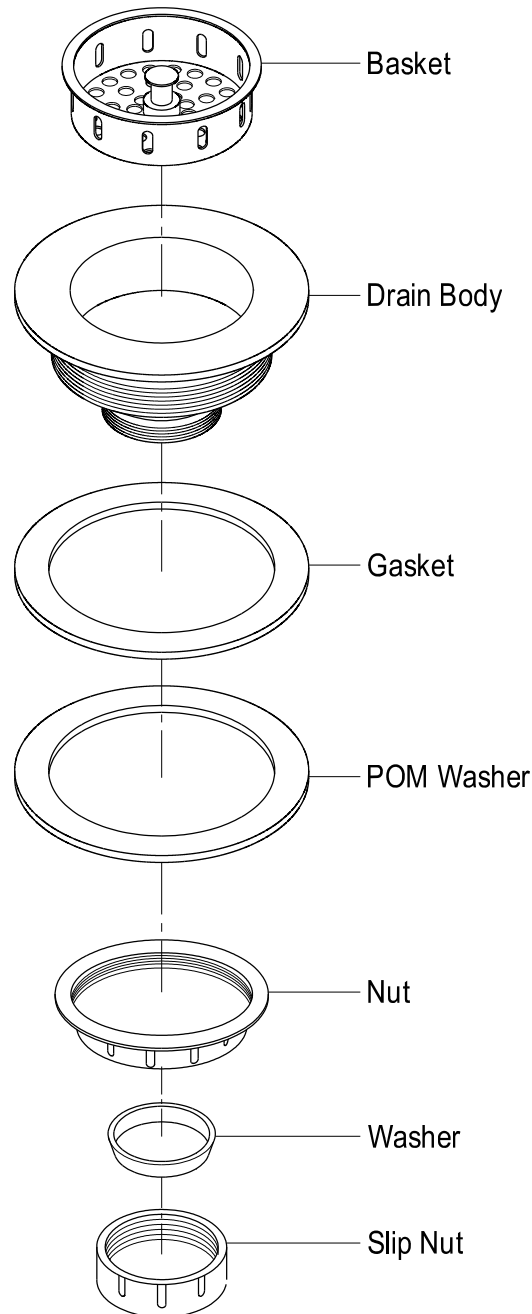

KINGSTON BRASS

THE TRADITION OF FINE BRASS

Installation Instructions For Use With KB's Basket Strainer

NOTE: USE TEFLON TAPE ON ALL THREADED CONNECTIONS

www.kingstonbrass.com

TOLL-FREE CUSTOMER SERVICE: 1-877-2-KBRASS