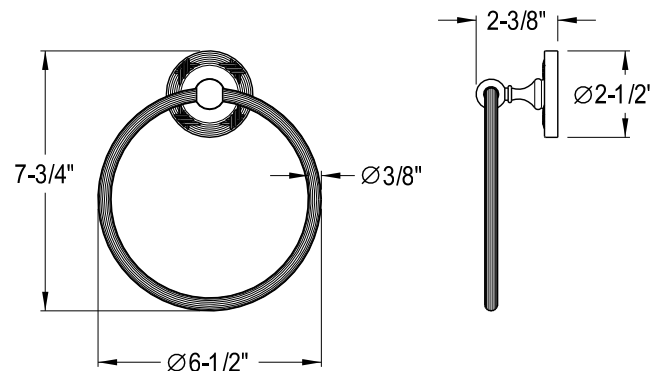

BAK9311C,PB,AB,CPB,ORB,PN,SN,SNPB

24" Towel Bar + 18" Towel Bar + Towel Ring + Robe Hook + Toilet Paper Holder

BA9311C,PB,AB,CPB,ORB,PN,SN,SNPB

24" Towel Bar

BA9312C,PB,AB,CPB,ORB,PN,SN,SNPB

18" Towel Bar

BA9314C,PB,AB,CPB,ORB,PN,SN,SNPB

Towel Ring

BA9317C,PB,AB,CPB,ORB,PN,SN,SNPB

Robe Hook

BA9318C,PB,AB,CPB,ORB,PN,SN,SNPB

Toilet Paper Holder