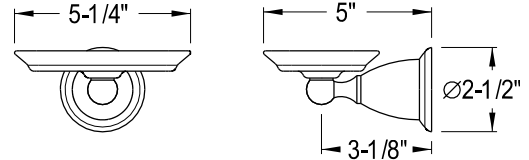

BA1755C,PB,AB,ORB,PN,SN

Soap Dish Holder