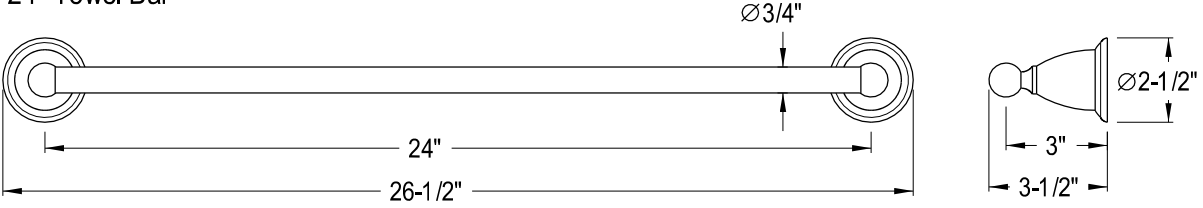

BAK1750C2,PB2,AB2,ORB2,PN2,SN2

24" Towel Bar + Towel Ring + Soap Dish Holder + Toothbrush/Tumbler Holder + Robe Hook + Toilet Paper Holder

BA1751C,PB,AB,ORB,PN,SN

24" Towel Bar

BA1757C,PB,AB,ORB,PN,SN

Robe Hook

BA1754C,PB,AB,ORB,PN,SN

Towel Ring

BA1755C,PB,AB,ORB,PN,SN

Soap Dish Holder

BA1758C,PB,AB,ORB,PN,SN

Toilet Paper Holder

BA1756C,PB,AB,ORB,PN,SN

Toothbrush / Tumbler Holder