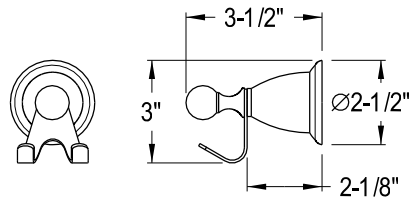

BAK1750C2,PB2,AB2,ORB2,PN2,SN2

24" Towel Bar + Towel Ring + Soap Dish Holder + Toothbrush/Tumbler Holder + Robe Hook + Toilet Paper Holder

BA1751C,PB,AB,ORB,PN,SN

24" Towel Bar

BA1757C,PB,AB,ORB,PN,SN

Robe Hook

BA1754C,PB,AB,ORB,PN,SN

Towel Ring

BA1755C,PB,AB,ORB,PN,SN

Soap Dish Holder

BA1758C,PB,AB,ORB,PN,SN

Toilet Paper Holder

BA1756C,PB,AB,ORB,PN,SN

Toothbrush / Tumbler Holder