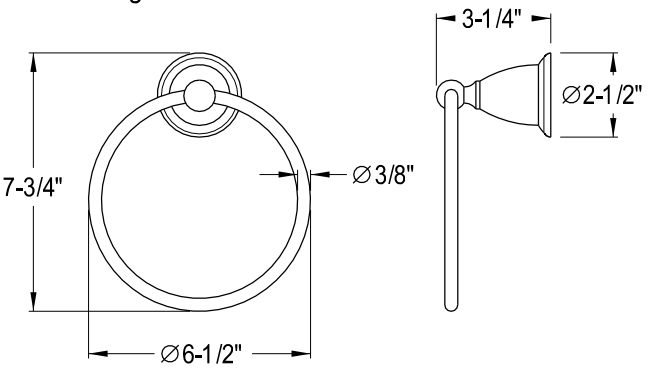

BAK1750C2,PB2,AB2,ORB2,PN2,SN2

24" Towel Bar + Towel Ring + Soap Dish Holder + Toothbrush/Tumbler Holder + Robe Hook + Toilet Paper Holder

BA1751C,PB,AB,ORB,PN,SN

24" Towel Bar

BA1757C,PB,AB,ORB,PN,SN

Robe Hook

BA1754C,PB,AB,ORB,PN,SN

Towel Ring

BA1755C,PB,AB,ORB,PN,SN

Soap Dish Holder

BA1758C,PB,AB,ORB,PN,SN

Toilet Paper Holder

BA1756C,PB,AB,ORB,PN,SN

Toothbrush / Tumbler Holder