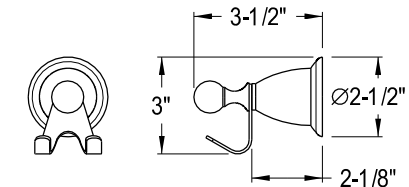

BA1757C, PB, AB, ORB, PN, SN

Robe Hook