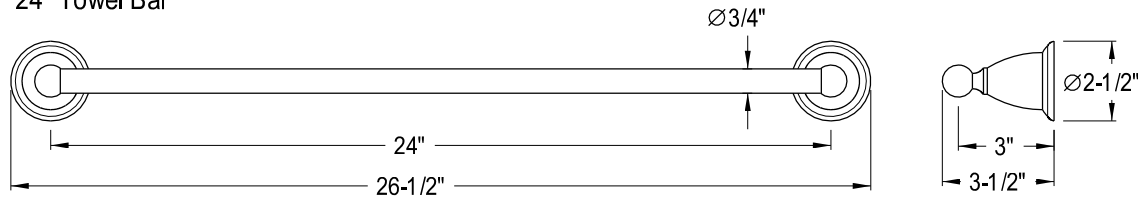

# BAK1750C1, PB1, AB1, ORB1, PN1, SN1

24" Towel Bar + 18" Towel Bar + Towel Ring + Soap Dish Holder + Toothbrush/Tumbler Holder + Robe Hook + Toilet Paper Holder

## BA1751C, PB, AB, ORB, PN, SN

24" Towel Bar