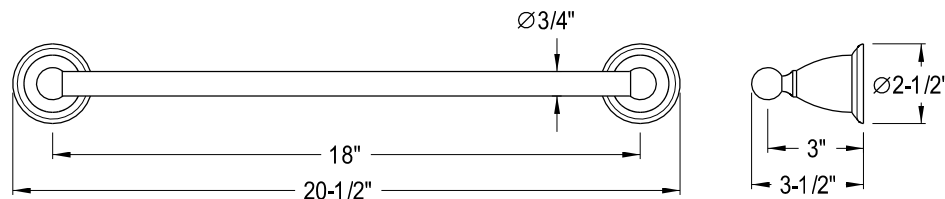

BA1752C, PB, AB, ORB, PN, SN

18" Towel Bar