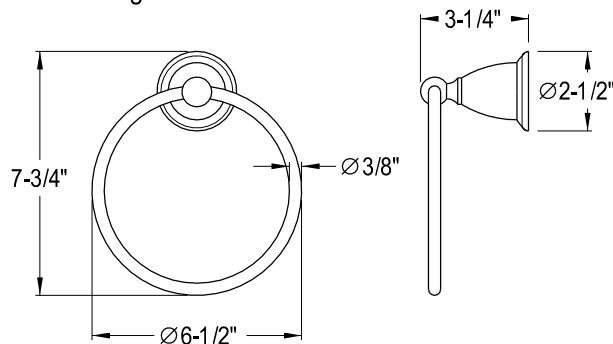

BA1754C, PB, AB, ORB, PN, SN

Towel Ring