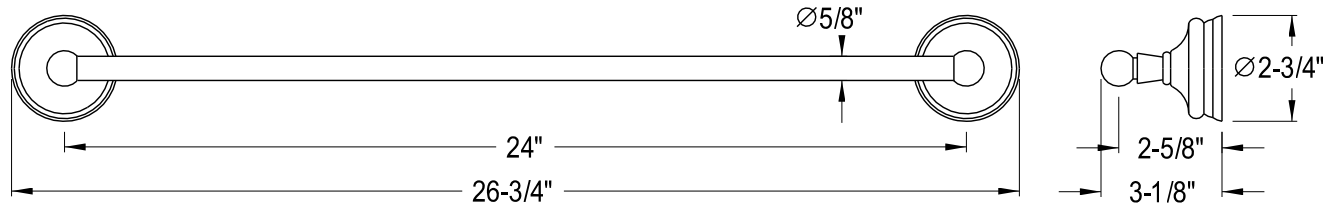

BAK1110C2,PB2,ORB2,SN2

24" Towel Bar + Towel Ring + Soap Dish Holder + Toothbrush/Tumbler Holder + Robe Hook + Toilet Paper Holder

BA1111C,PB,ORB,SN

24" Towel Bar

BA1117C,PB,ORB,SN

Robe Hook

BA1114C,PB,ORB,SN

Towel Ring

BA1115C,PB,ORB,SN

Soap Dish Holder

BA1118C,PB,ORB,SN

Toilet Paper Holder

BA1116C,PB,ORB,SN

Toothbrush / Tumbler Holder