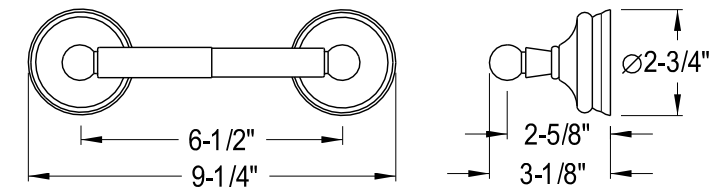

BAK1110C2,PB2,ORB2,SN2

24" Towel Bar + Towel Ring + Soap Dish Holder + Toothbrush/Tumbler Holder + Robe Hook + Toilet Paper Holder

BA1111C,PB,ORB,SN

24" Towel Bar

BA1117C,PB,ORB,SN

Robe Hook

BA1114C,PB,ORB,SN

Towel Ring

BA1115C,PB,ORB,SN

Soap Dish Holder

BA1118C,PB,ORB,SN

Toilet Paper Holder

BA1116C,PB,ORB,SN

Toothbrush / Tumbler Holder