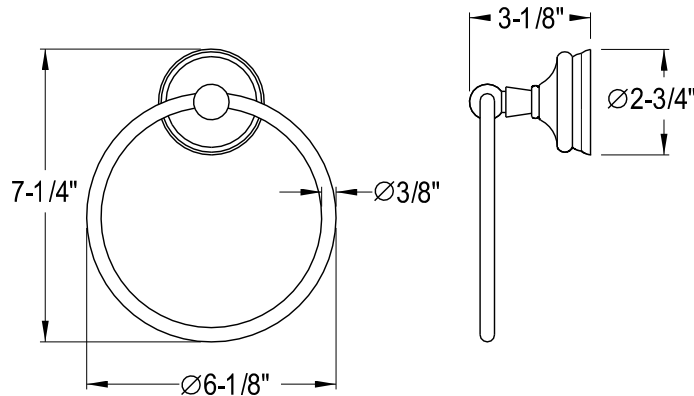

BAK1110C2,PB2,ORB2,SN2

24" Towel Bar + Towel Ring + Soap Dish Holder + Toothbrush/Tumbler Holder + Robe Hook + Toilet Paper Holder

BA1111C,PB,ORB,SN

24" Towel Bar

BA1117C,PB,ORB,SN

Robe Hook

BA1114C,PB,ORB,SN

Towel Ring

BA1115C,PB,ORB,SN

Soap Dish Holder

BA1118C,PB,ORB,SN

Toilet Paper Holder

BA1116C,PB,ORB,SN

Toothbrush / Tumbler Holder