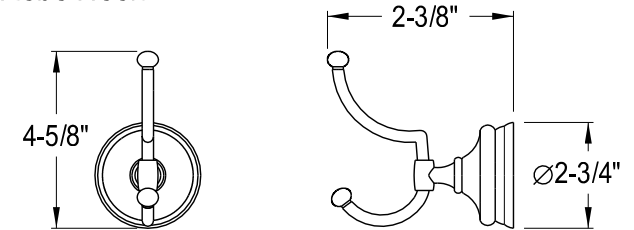

BAK1110C2,PB2,ORB2,SN2

24" Towel Bar + Towel Ring + Soap Dish Holder + Toothbrush/Tumbler Holder + Robe Hook + Toilet Paper Holder

BA1111C,PB,ORB,SN

24" Towel Bar

BA1117C,PB,ORB,SN

Robe Hook

BA1114C,PB,ORB,SN

Towel Ring

BA1115C,PB,ORB,SN

Soap Dish Holder

BA1118C,PB,ORB,SN

Toilet Paper Holder

BA1116C,PB,ORB,SN

Toothbrush / Tumbler Holder