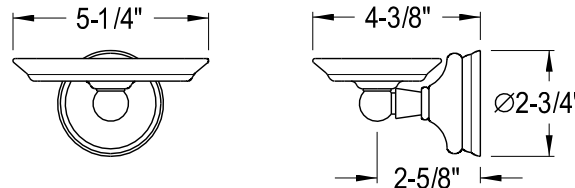

BA1115C,PB,ORB,SN

Soap Dish Holder