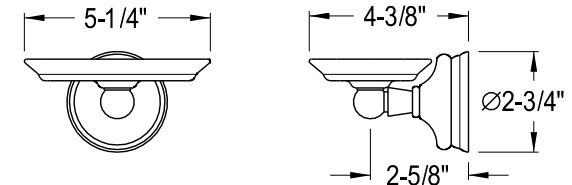

BAK1110C1, PB1, ORB1, SN1

24" Towel Bar + 18" Towel Bar + Towel Ring + Soap Dish Holder + Toothbrush/Tumbler Holder + Robe Hook + Toilet Paper Holder

BA1111C, PB, ORB, SN

24" Towel Bar

BA1112C, PB, ORB, SN

18" Towel Bar

BA1114C, PB, ORB, SN

Towel Ring

BA1115C, PB, ORB, SN

Soap Dish Holder

BA1116C, PB, ORB, SN

Toothbrush / Tumbler Holder

BA1117C, PB, ORB, SN