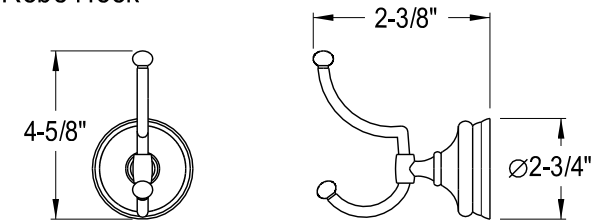

BA1117C, PB, ORB, SN

Robe Hook