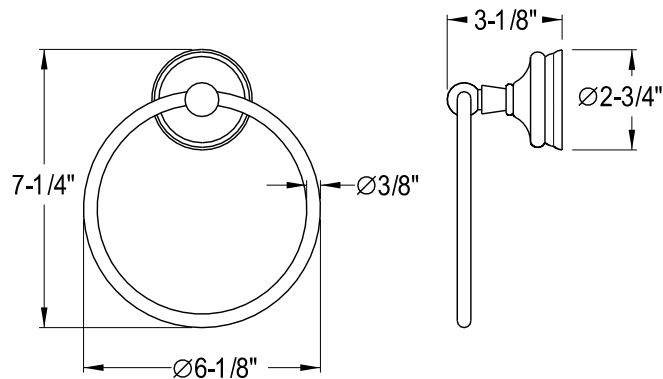

BAK1110C1, PB1, ORB1, SN1

24" Towel Bar + 18" Towel Bar + Towel Ring + Soap Dish Holder + Toothbrush/Tumbler Holder + Robe Hook + Toilet Paper Holder

BA1111C, PB, ORB, SN

24" Towel Bar

BA1112C, PB, ORB, SN

18" Towel Bar

BA1114C, PB, ORB, SN

Towel Ring

BA1115C, PB, ORB, SN

Soap Dish Holder

BA1116C, PB, ORB, SN

Toothbrush / Tumbler Holder

BA1117C, PB, ORB, SN

Robe Hook

BA1118C, PB, ORB, SN

Toilet Paper Holder