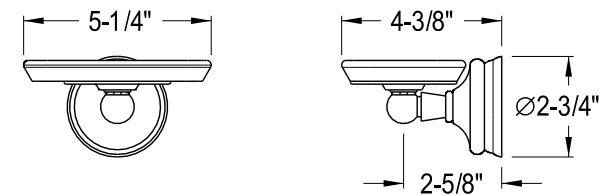

BAK1110C1, PB1, ORB1, SN1

24" Towel Bar + 18" Towel Bar + Towel Ring + Soap Dish Holder + Toothbrush/Tumbler Holder + Robe Hook + Toilet Paper Holder

BA1111C, PB, ORB, SN

24" Towel Bar

BA1112C, PB, ORB, SN

18" Towel Bar

BA1114C, PB, ORB, SN

Towel Ring

BA1115C, PB, ORB, SN

Soap Dish Holder

BA1116C, PB, ORB, SN

Toothbrush / Tumbler Holder

BA1117C, PB, ORB, SN