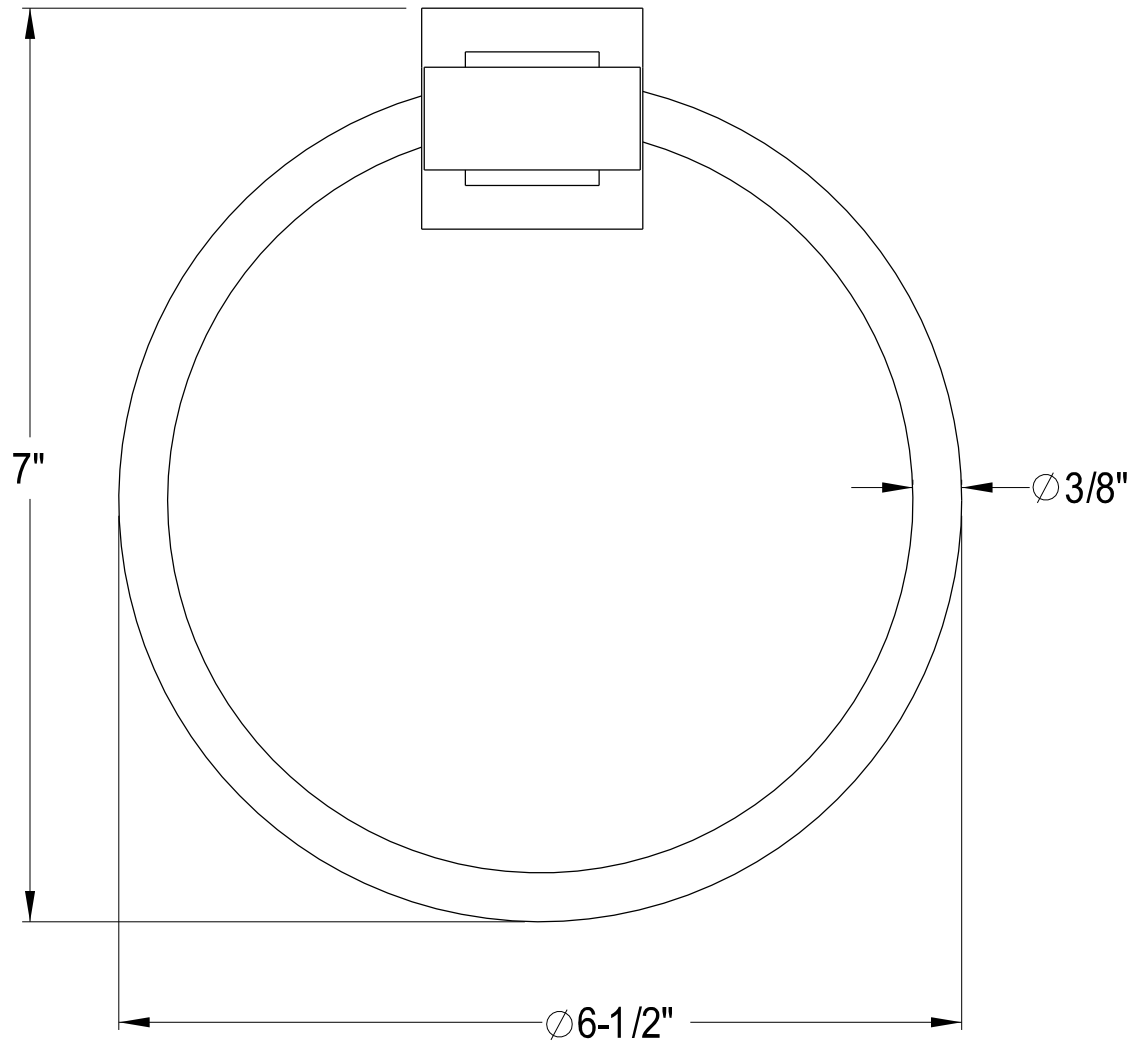

BAH8641C, CPB, ORB, SN, SNPB

24" Towel Bar

BAH8642C, CPB, ORB, SN, SNPB

18" Towel Bar

BAH8644C, CPB, ORB, SN, SNPB

Towel Ring

BAH8645C, CPB, ORB, SN, SNPB

Soap Dish Holder

BAH8646C, CPB, ORB, SN, SNPB

Toothbrush / Tumbler Holder

BAH8647C, CPB, ORB, SN, SNPB

Robe Hook

BAH8648Z3C, CPB, ORB, SN, SNPB

Toilet Paper Holder