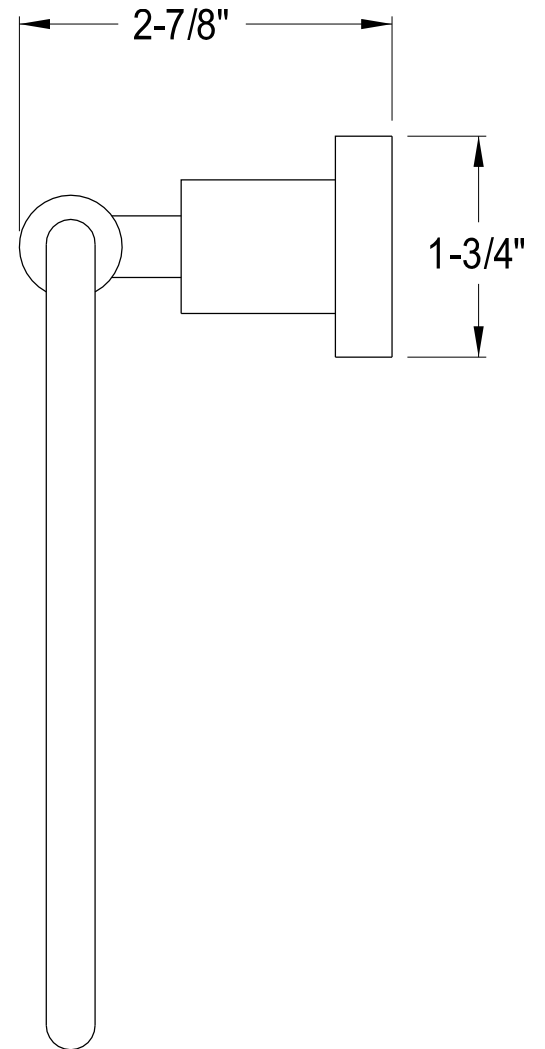

BAH8641C, CPB, ORB, SN, SNPB

24" Towel Bar

BAH8642C, CPB, ORB, SN, SNPB

18" Towel Bar

BAH8644C, CPB, ORB, SN, SNPB

Towel Ring

BAH8645C, CPB, ORB, SN, SNPB

Soap Dish Holder

BAH8646C, CPB, ORB, SN, SNPB

Toothbrush / Tumbler Holder

BAH8647C, CPB, ORB, SN, SNPB

Robe Hook

BAH8648Z3C, CPB, ORB, SN, SNPB

Toilet Paper Holder