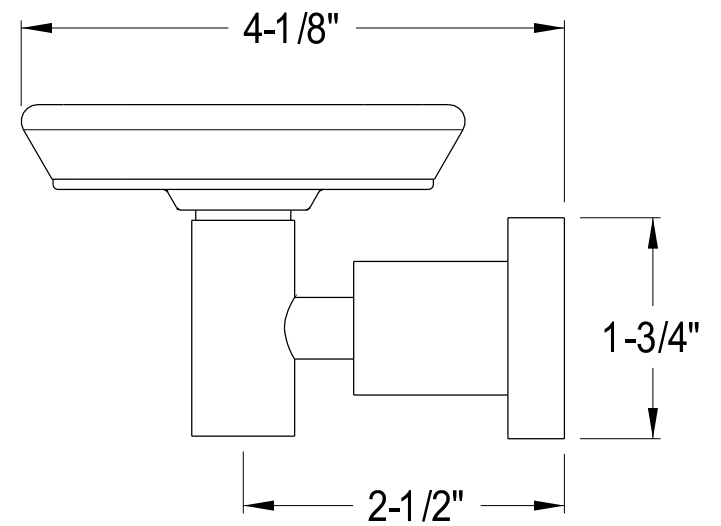

BAH8641C, CPB, ORB, SN, SNPB

24" Towel Bar

BAH8642C, CPB, ORB, SN, SNPB

18" Towel Bar

BAH8644C, CPB, ORB, SN, SNPB

Towel Ring

BAH8645C, CPB, ORB, SN, SNPB

Soap Dish Holder

BAH8646C, CPB, ORB, SN, SNPB

Toothbrush / Tumbler Holder

BAH8647C, CPB, ORB, SN, SNPB

Robe Hook

BAH8648Z3C, CPB, ORB, SN, SNPB

Toilet Paper Holder