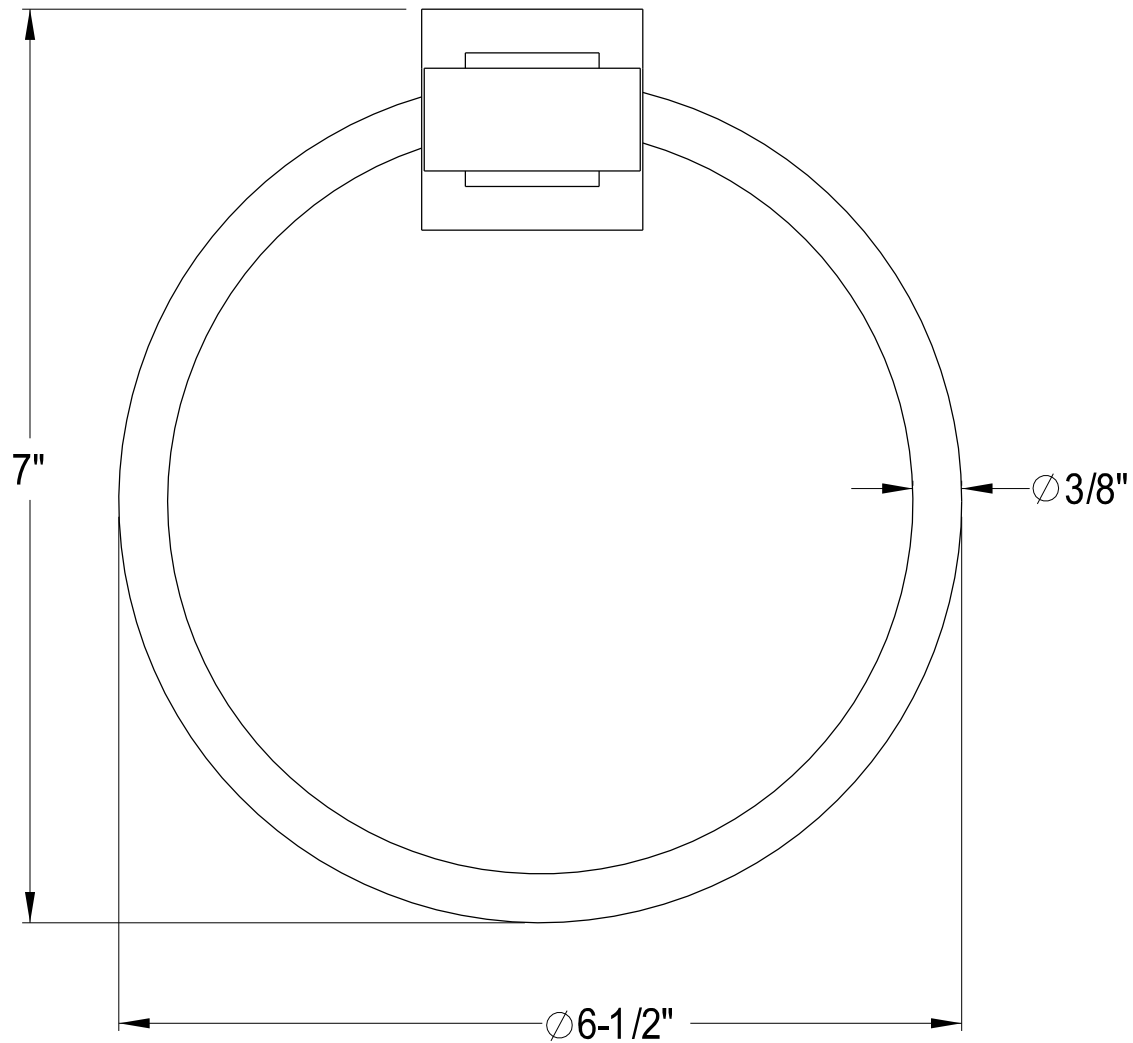

BAH8641C, CPB, ORB, SN, SNPB

24" Towel Bar

BAH8642C, CPB, ORB, SN, SNPB

18" Towel Bar

BAH8644C, CPB, ORB, SN, SNPB

Towel Ring

BAH8645C, CPB, ORB, SN, SNPB

Soap Dish Holder

BAH8646C, CPB, ORB, SN, SNPB

Toothbrush / Tumbler Holder

BAH8647C, CPB, ORB, SN, SNPB

Robe Hook

BAH8648Z3C, CPB, ORB, SN, SNPB

Toilet Paper Holder