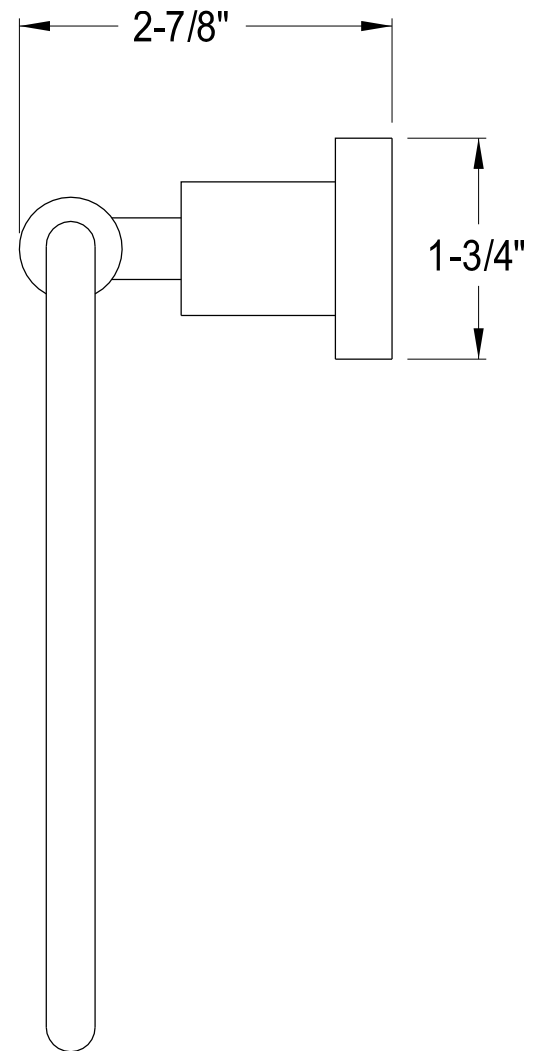

BAH8641C, CPB, ORB, SN, SNPB

24" Towel Bar

BAH8642C, CPB, ORB, SN, SNPB

18" Towel Bar

BAH8644C, CPB, ORB, SN, SNPB

Towel Ring

BAH8645C, CPB, ORB, SN, SNPB

Soap Dish Holder

BAH8646C, CPB, ORB, SN, SNPB

Toothbrush / Tumbler Holder

BAH8647C, CPB, ORB, SN, SNPB

Robe Hook

BAH8648Z3C, CPB, ORB, SN, SNPB

Toilet Paper Holder