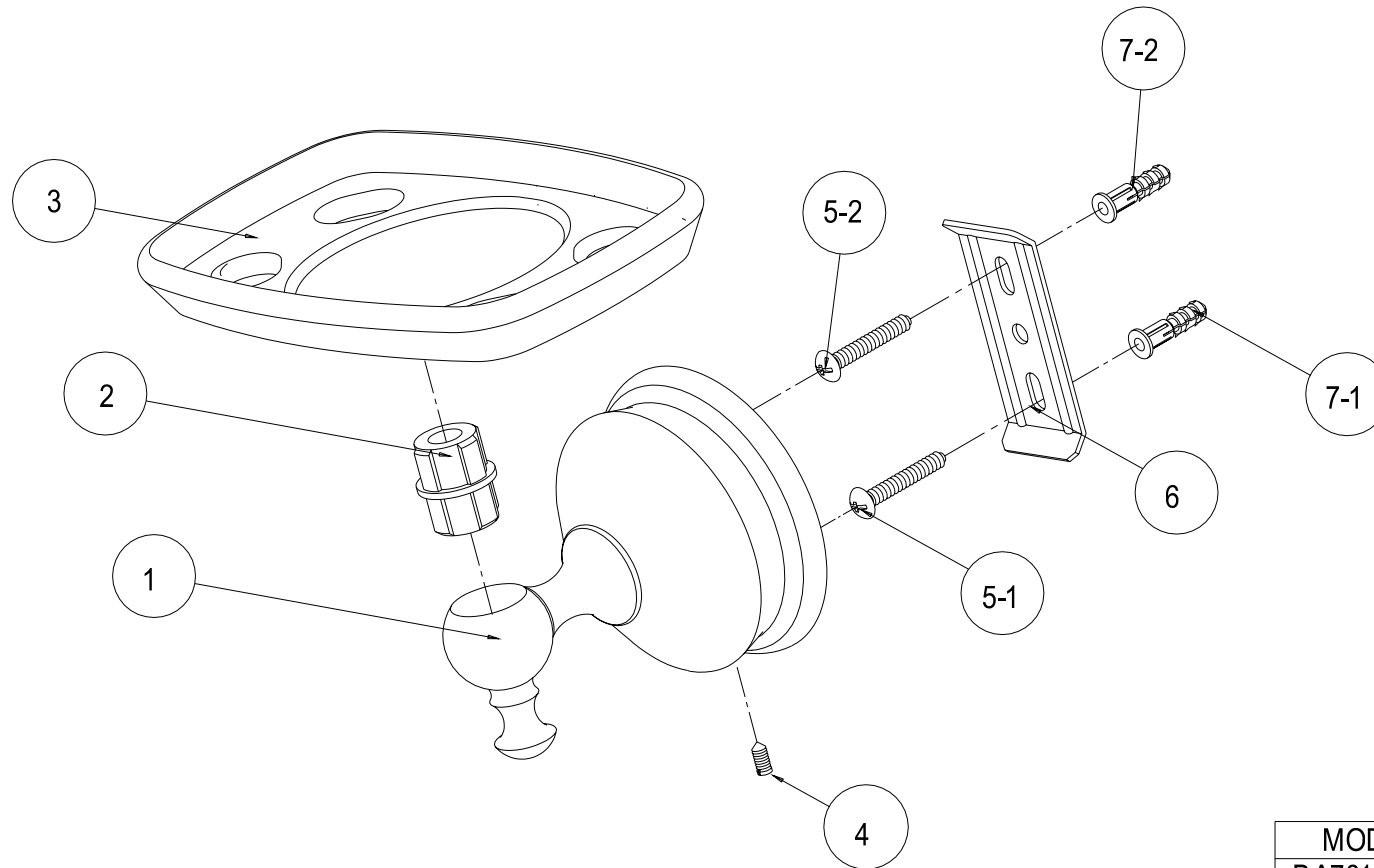

Sep 4 , 06

BA7616SN

Toothbrush Holder With Ceramic Tumbler

MODEL	FINISH
BA7616C	Chrome
BA7616PB	Polished Brass
BA7616SN	Satin Nickel
BA7616ORB	Oil Rubbed Bronze
BA7616AB	Antique Brass
BA7616PN	Polished Nickel