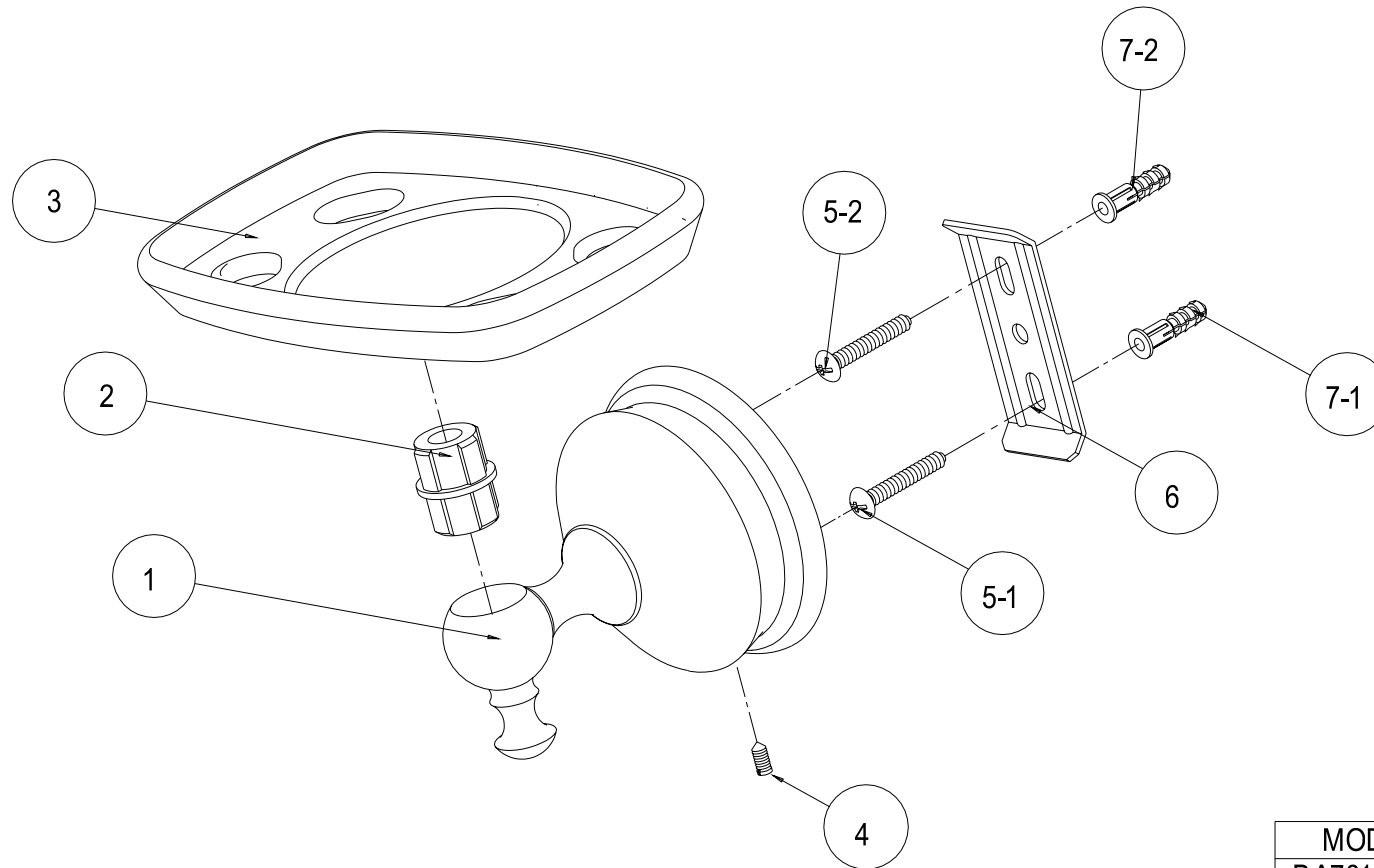

# BA7616PB

Toothbrush Holder With Ceramic Tumbler

MODEL	FINISH
BA7616C	Chrome
BA7616PB	Polished Brass
BA7616SN	Satin Nickel
BA7616ORB	Oil Rubbed Bronze
BA7616AB	Antique Brass
BA7616PN	Polished Nickel