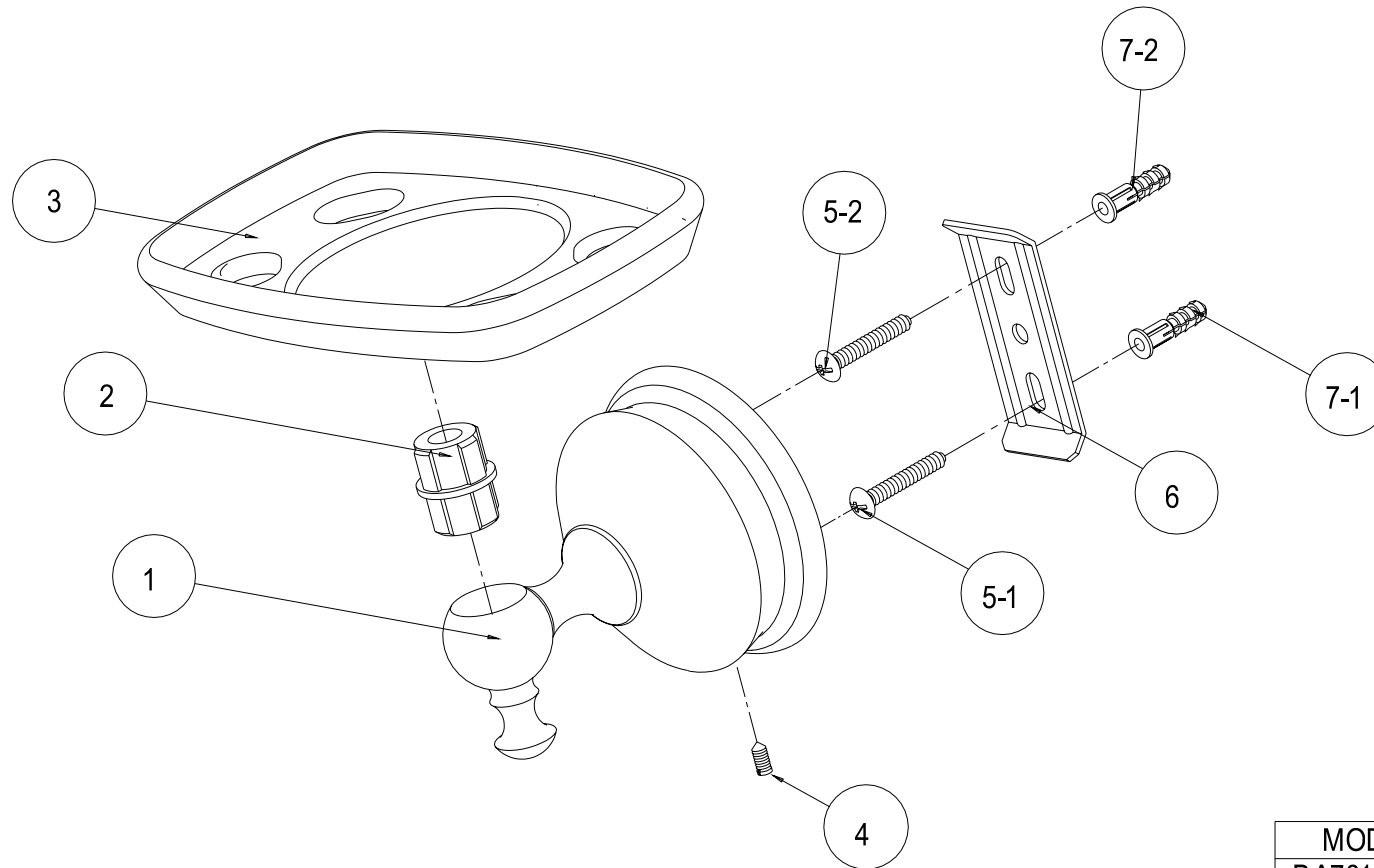

# BA7616ORB

Toothbrush Holder With Ceramic Tumbler

MODEL	FINISH
BA7616C	Chrome
BA7616PB	Polished Brass
BA7616SN	Satin Nickel
BA7616ORB	Oil Rubbed Bronze
BA7616AB	Antique Brass
BA7616PN	Polished Nickel