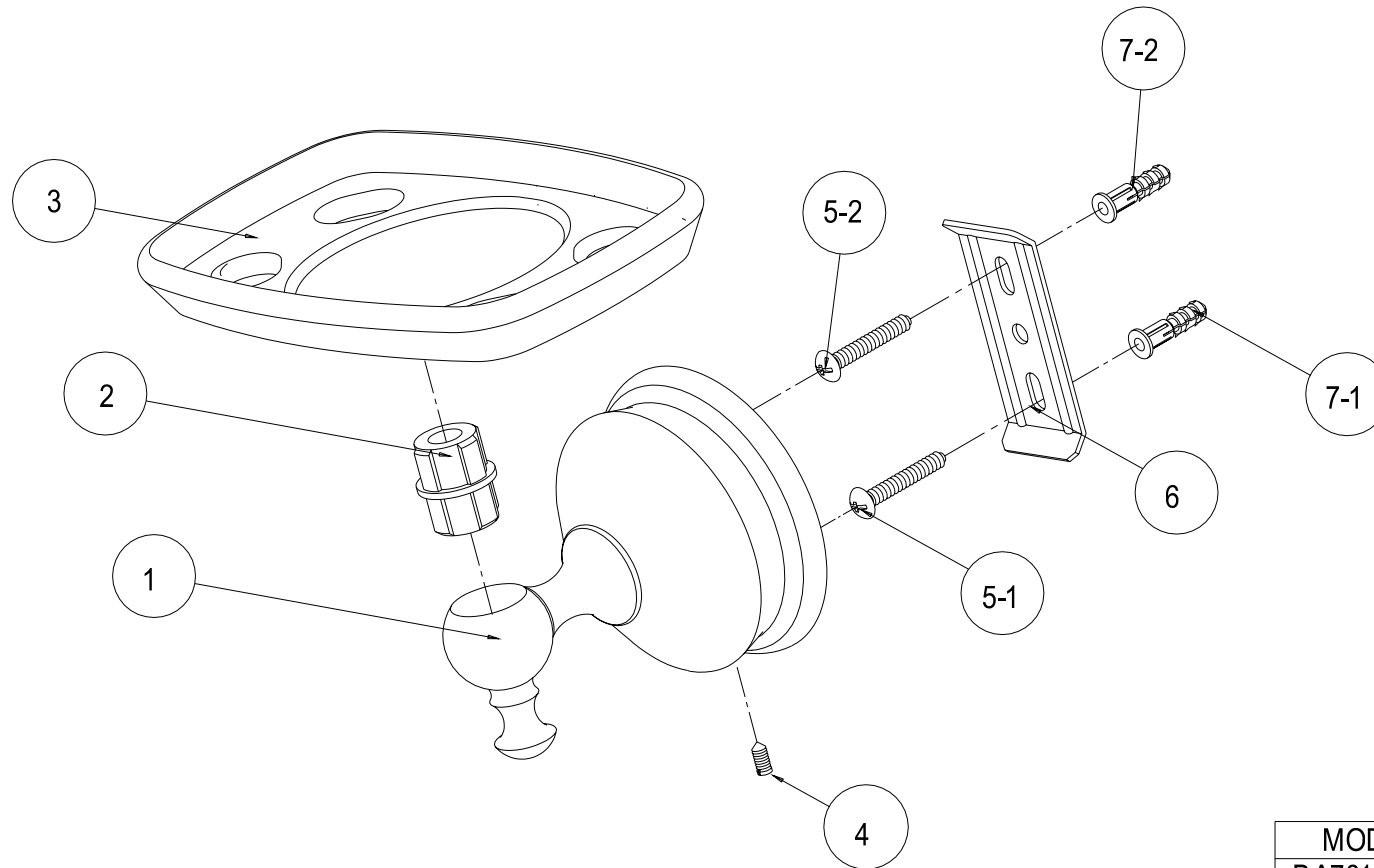

Sep 4 , 06

BA7616C

Toothbrush Holder With Ceramic Tumbler

MODEL	FINISH
BA7616C	Chrome
BA7616PB	Polished Brass
BA7616SN	Satin Nickel
BA7616ORB	Oil Rubbed Bronze
BA7616AB	Antique Brass
BA7616PN	Polished Nickel